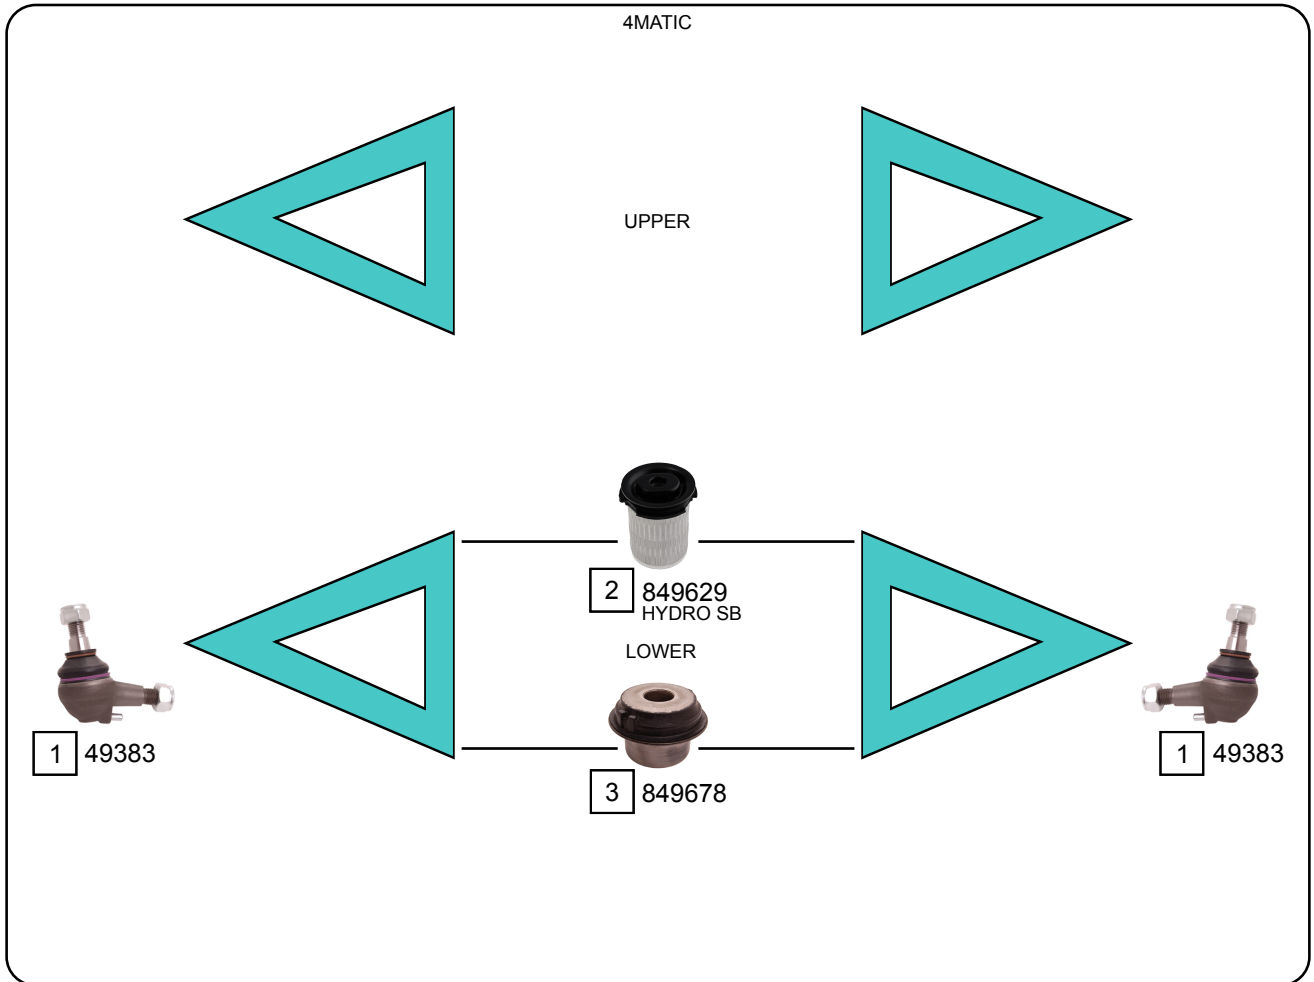

E-CLASS (W210)
E-CLASS (S210)

06/1995 - 08/2003
06/1996 - 03/2003

Ref.	Sidem Ref.	Description	OE-number	Measures	Ref.	Sidem Ref.	Description	OE-number	Measures
1	49383	ball joint	211 330 03 35	c:15.9	3	849678	silentblock for TCA	Part of	di:19.8 do:50.2
2	849629	silentblock for TCA	210 333 68 14	di:15 do:60					