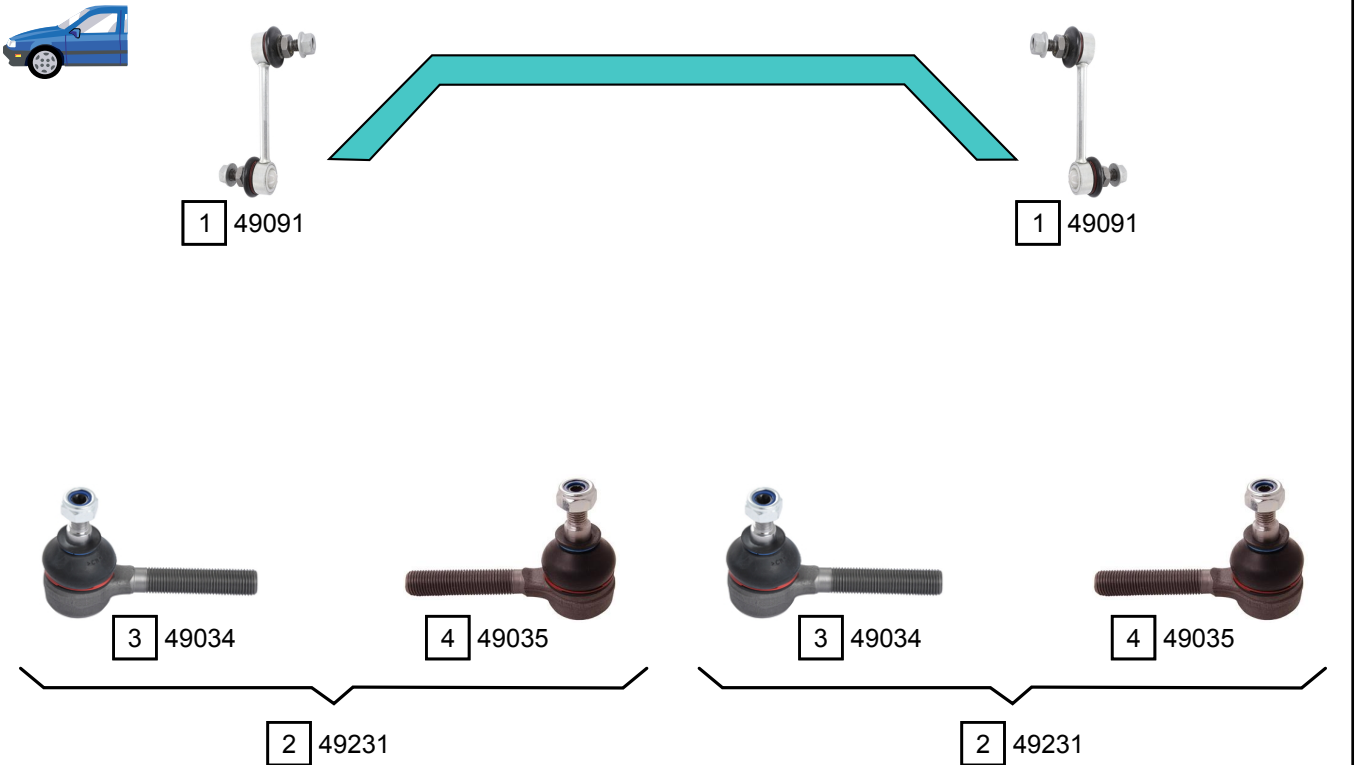

05/1971 - 09/1989
01/1972 - 09/1981

SL (R107)
SL COUPE (C107)

Ref.	Sidem Ref.	Description	OE-number	Measures	Ref.	Sidem Ref.	Description	OE-number	Measures
1	49091	stabilizer link	115 320 15 89	L:110	3	49034	tie rod end	000 338 52 10	c:12.7 th:MM14X1.5R
2	49231	tie rod	107 330 01 03	c:12.6	4	49035	tie rod end	000 338 50 10	c:12.7 th:MM14X1.5L