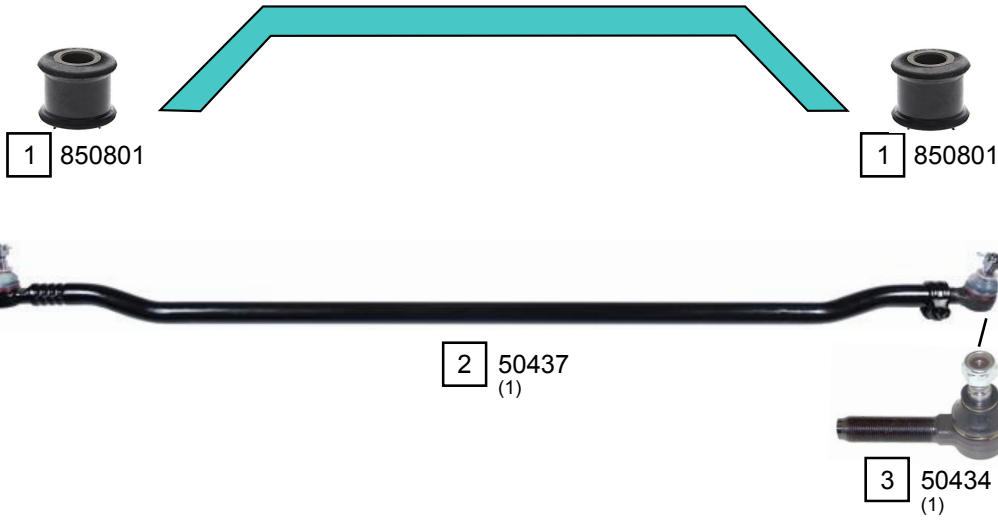

BM601 207D/ 208/ 209D/ 210
BM602 407D/ 409D/ 410
BM611 407D/ 409D/ 410

(1) EXC. Axle FA 730.403 - FA 730.455
(2) 207,208,210 CHAS 166249 -> / MS CHAS 152900 -> / PS CHAS 152684 -> / 209,309,407,409,410

Ref.	Sidem Ref.	Description	OE-number	Measures	Ref.	Sidem Ref.	Description	OE-number	Measures
1	850801	stabilizer mounting	601 321 03 50	di:12	4	50438	drag link	601 460 05 05	L:470
2	50437	tie rod	602 330 00 03	c:16.2 L:1356	5	50335	tie rod end	000 460 21 48	c:16.2 th:MM22x1.5R
3	50434	tie rod end right	601 330 52 35	c:16.2 th:MM20X1.5L					