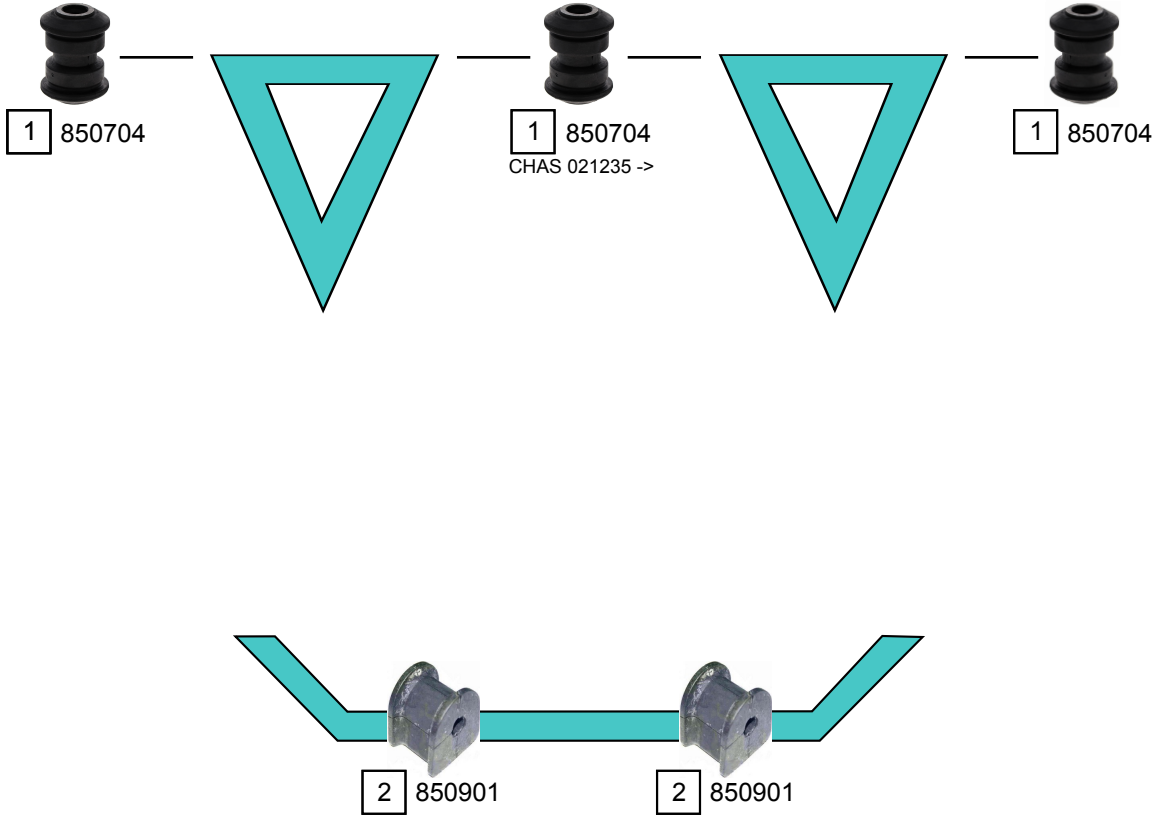

VITO (638)
V-CLASS (638/2)

02/1996 - 07/2003
02/1996 - 07/2003

Ref.	Sidem Ref.	Description	OE-number	Measures	Ref.	Sidem Ref.	Description	OE-number	Measures
1	850704	silentblock for TCA	639 353 00 50	di:14.5	2	850901	stabilizer mounting	638 326 02 81	di:13.5