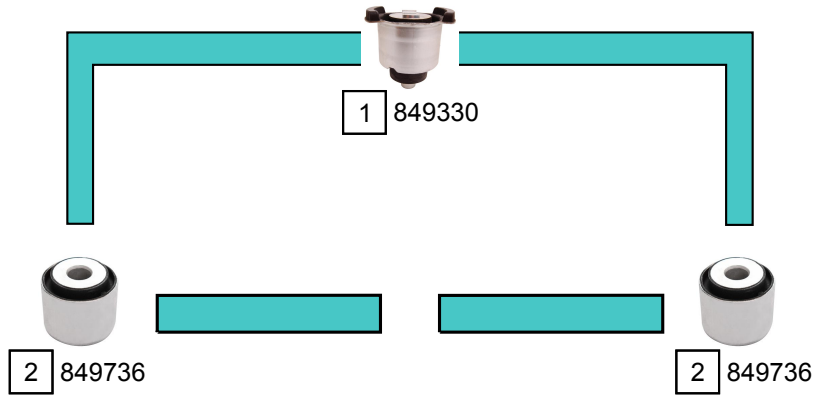

B-CLASS (W245)

03/2005 - 11/2011

Ref.	Sidem Ref.	Description	OE-number	Measures	Ref.	Sidem Ref.	Description	OE-number	Measures
1	849330	mounting axle body	Part of	di:17 do:100	3	49164	stabilizer link rear axle	169 320 05 89	L:87
2	849736	silentblock for TCA	Part of	di:12.1 do:40.2	4	849902	stabilizer mounting	210 326 08 81	di:18