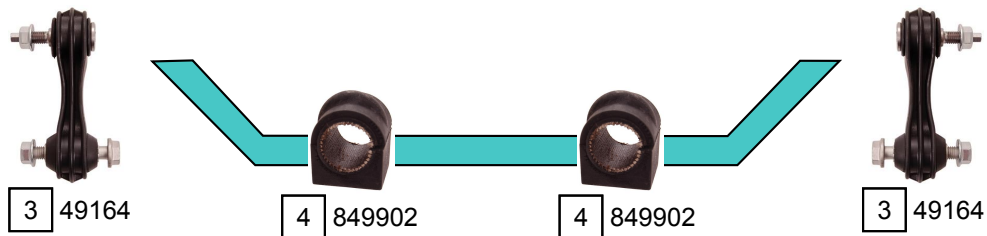

B-CLASS (W245)

03/2005 - 11/2011

Ref.	Sidem Ref.	Description	OE-number	Measures	Ref.	Sidem Ref.	Description	OE-number	Measures
1	849330	mounting axle body	Part of	di:17 do:100	3	49164	stabilizer link rear axle	169 320 05 89	L:87
2	849736	silentblock for TCA	Part of	di:12.1 do:40.2	4	849902	stabilizer mounting	210 326 08 81	di:18