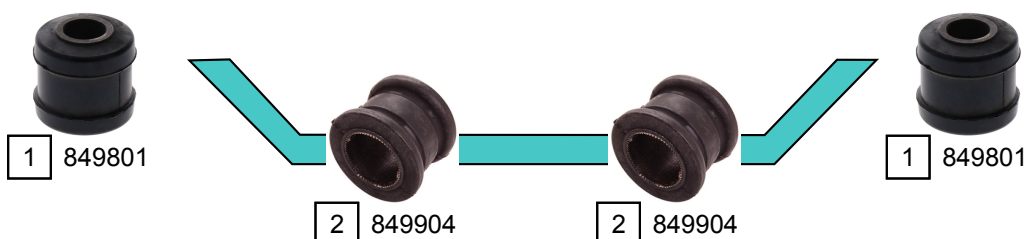

G-CLASS (W463)

09/1989 - 04/2018

Ref.	Sidem Ref.	Description	OE-number	Measures	Ref.	Sidem Ref.	Description	OE-number	Measures
1	849801	stabilizer mounting	309 320 00 73	di:12.1	2	849904	stabilizer mounting	129 323 01 85	di:30.2