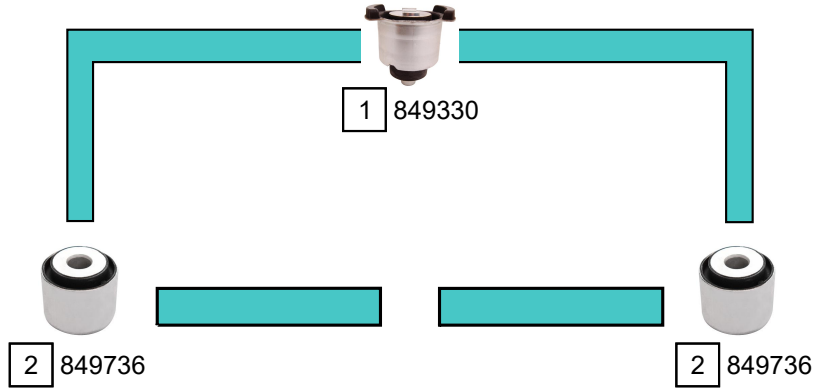

A-CLASS (W169)

01/2004 - 06/2012

Ref.	Sidem Ref.	Description	OE-number	Measures	Ref.	Sidem Ref.	Description	OE-number	Measures
1	849330	mounting axle body	Part of	di:17 do:100	4	849901	stabiliser mounting	124 326 01 81	di:15.5
2	849736	silentblock for TCA	Part of	di:12.1 do:40.2	5	849902	stabiliser mounting	210 326 08 81	di:18
3	49164	stabiliser link rear axle	169 320 05 89	L:87					