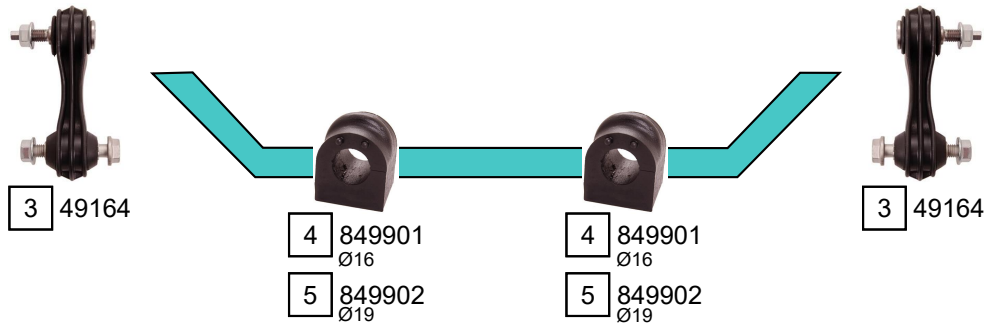

A-CLASS (W169)

01/2004 - 06/2012

Ref.	Sidem Ref.	Description	OE-number	Measures	Ref.	Sidem Ref.	Description	OE-number	Measures
1	849330	mounting axle body	Part of	di:17 do:100	4	849901	stabiliser mounting	124 326 01 81	di:15.5
2	849736	silentblock for TCA	Part of	di:12.1 do:40.2	5	849902	stabiliser mounting	210 326 08 81	di:18
3	49164	stabiliser link rear axle	169 320 05 89	L:87					