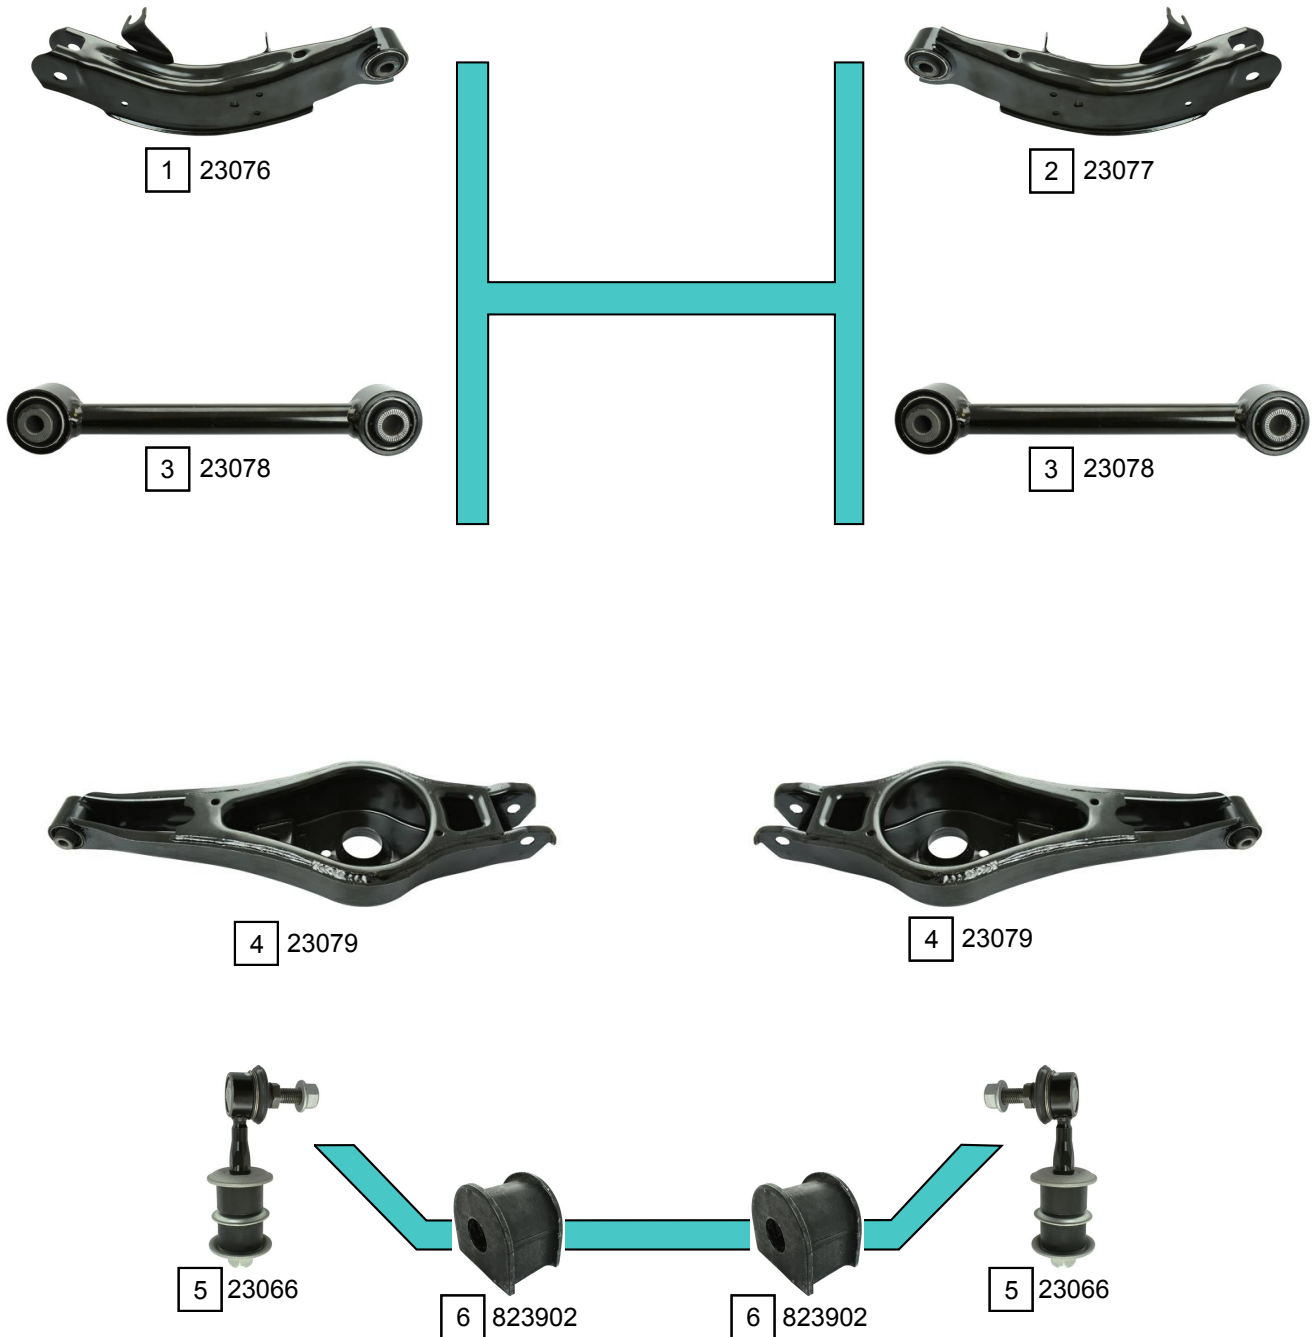

HS  
EHS

09/2018 ->  
12/2020 ->

Ref.	Sidem Ref.	Description	OE-number	Measures	Ref.	Sidem Ref.	Description	OE-number	Measures
1	23076	track control arm left	10561966	c: L:305	4	23079	track control arm	10397569	c: L:550
2	23077	track control arm right	10561967	c: L:305	5	23066	stabiliser link	10094355	L:110
3	23078	track rod	10094091	c: L:242	6	823902	mounting axle body	10303630	di:18.5 do