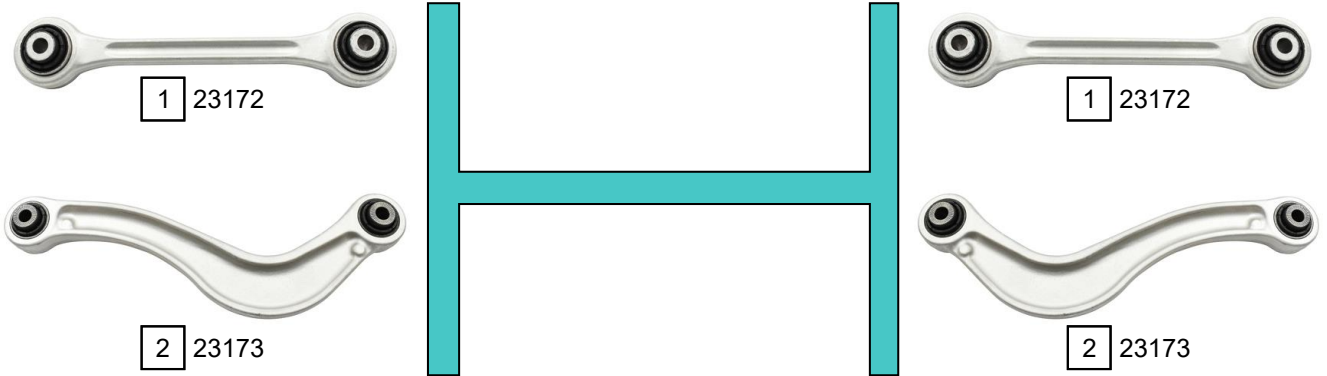

MG MARVEL R

MARVEL R

02/2021 ->

Ref.	Sidem Ref.	Description	OE-number	Measures	Ref.	Sidem Ref.	Description	OE-number	Measures
1	23172	track rod	10257212	L:245	3	23174	track rod	10257224	L:62
2	23173	track rod	10257147	L:328	4	23068	stabiliser link	10276261	L:154