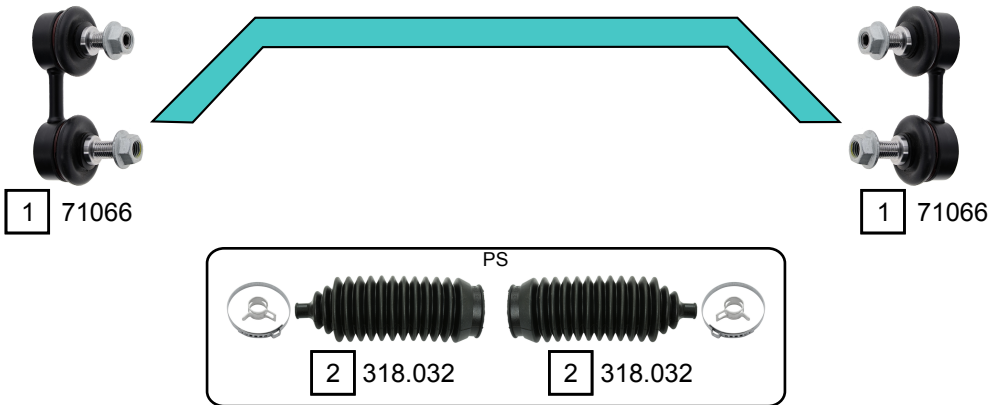

LANCER III (C1_A, C6_A)
LANCER III S.W. (C1_V, C3_V)

02/1984 - 04/1989

Ref.	Sidem Ref.	Description	OE-number	Measures	Ref.	Sidem Ref.	Description	OE-number	Measures
1	71066	stabilizer link	MB518892	L:60	4	87184	ball joint	Part of	c:15 do:40
2	318.032	steering rack gaiter	MB350581	D:46 d:11 L:185	5	R10081	mounting tool ring ø50 ø42	TOOL	di:42 do:50
3	71238	tie rod end	MB241982	c:13.4 th:FM12X1.25R					