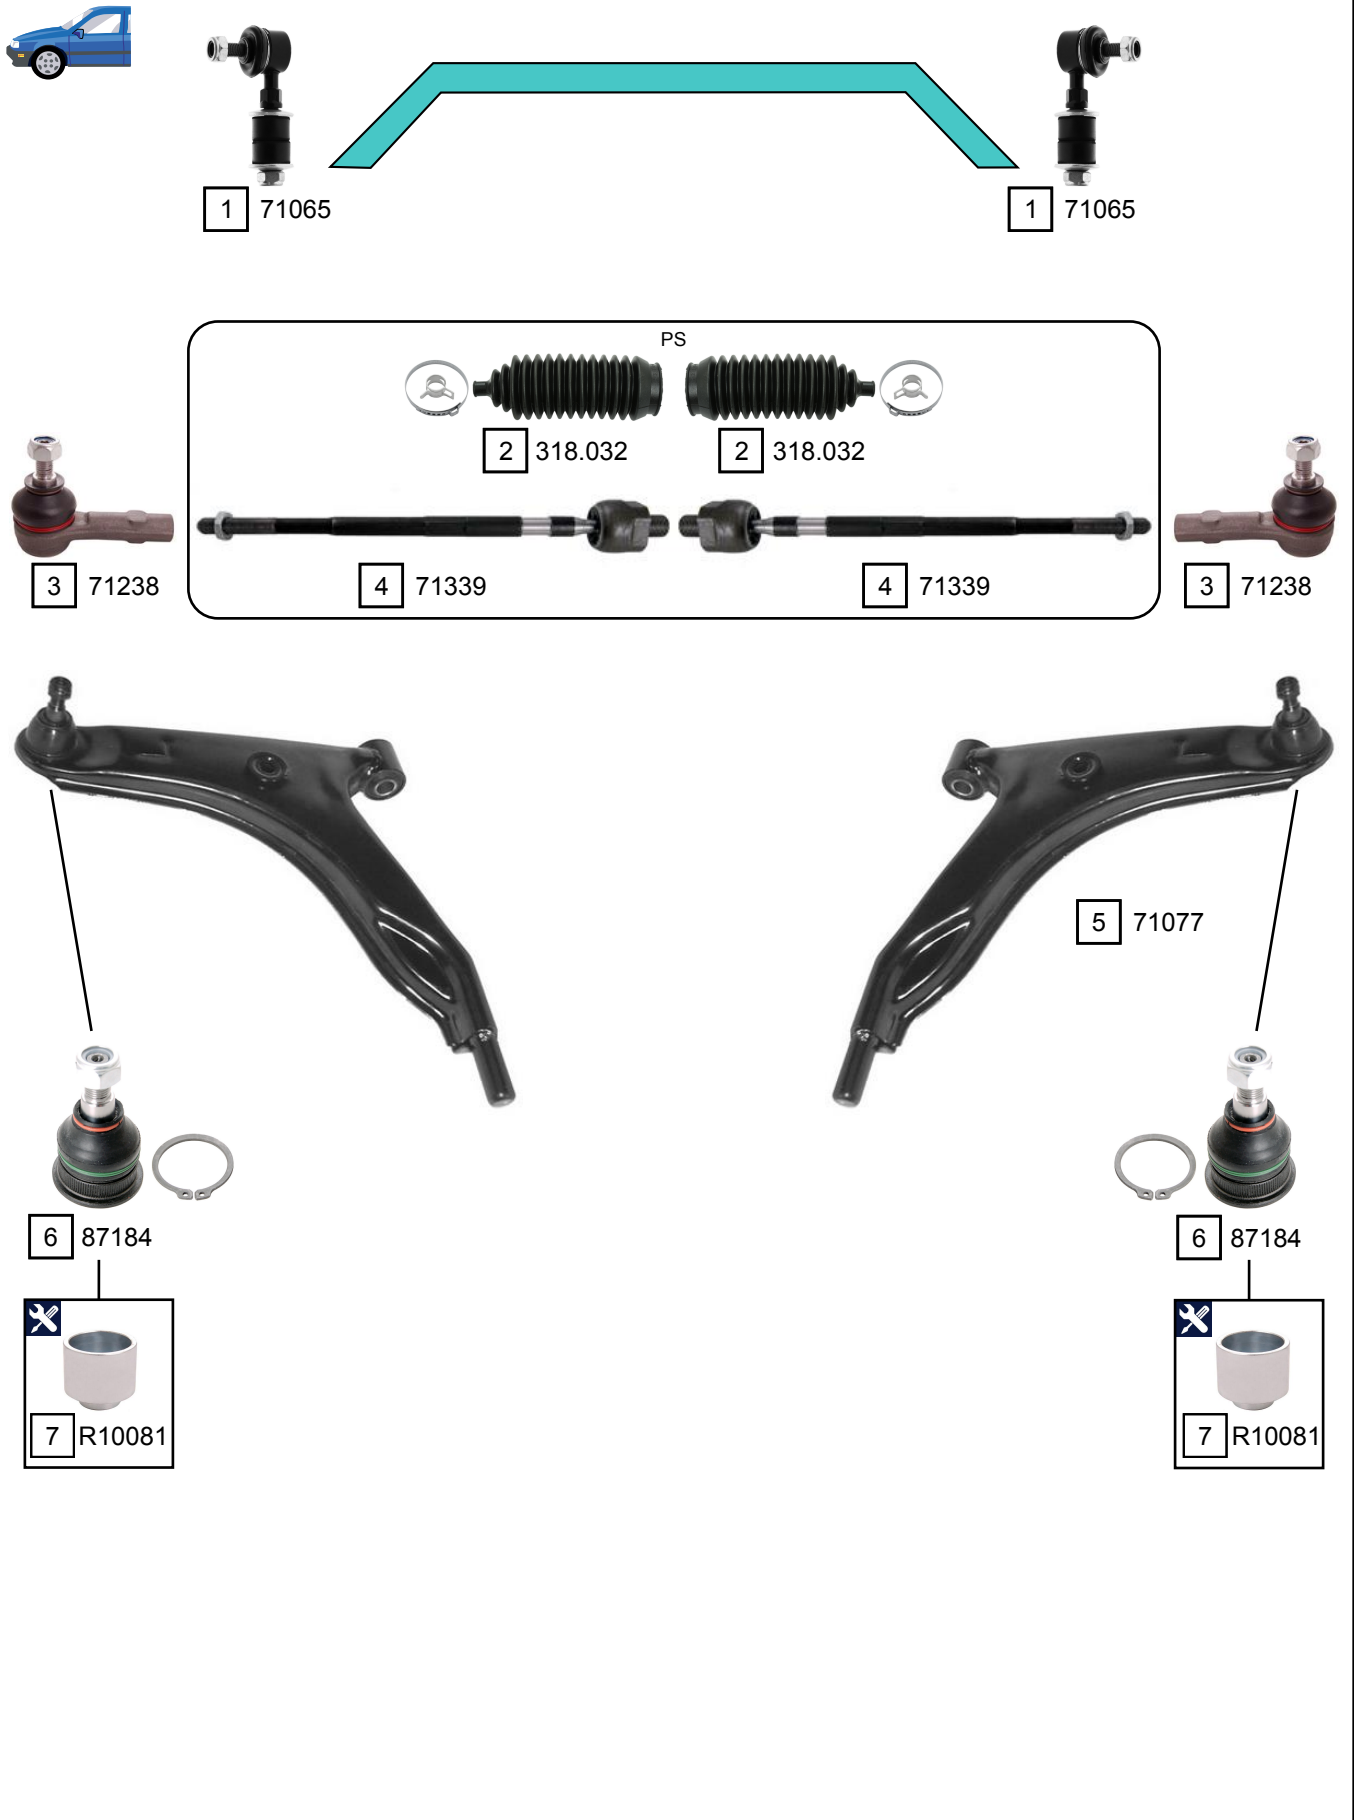

LANCER IV (C6_A, C7_A)

05/1988 - 05/1992

Ref.	Sidem Ref.	Description	OE-number	Measures	Ref.	Sidem Ref.	Description	OE-number	Measures
1	71065	stabilizer link	MB518780	L:88	5	71077	TCA right wbj	MB518807	c:15
2	318.032	steering rack gaiter	MB350581	D:46 d:11 L:185	6	87184	ball joint	Part of	c:15 do:40
3	71238	tie rod end	MB241982	c:13.4 th:FM12X1.25R	7	R10081	mounting tool ring ø50 ø42	TOOL	di:42 do:50
4	71339	axial joint	MR297969	th:MM16X1.5R L:311					