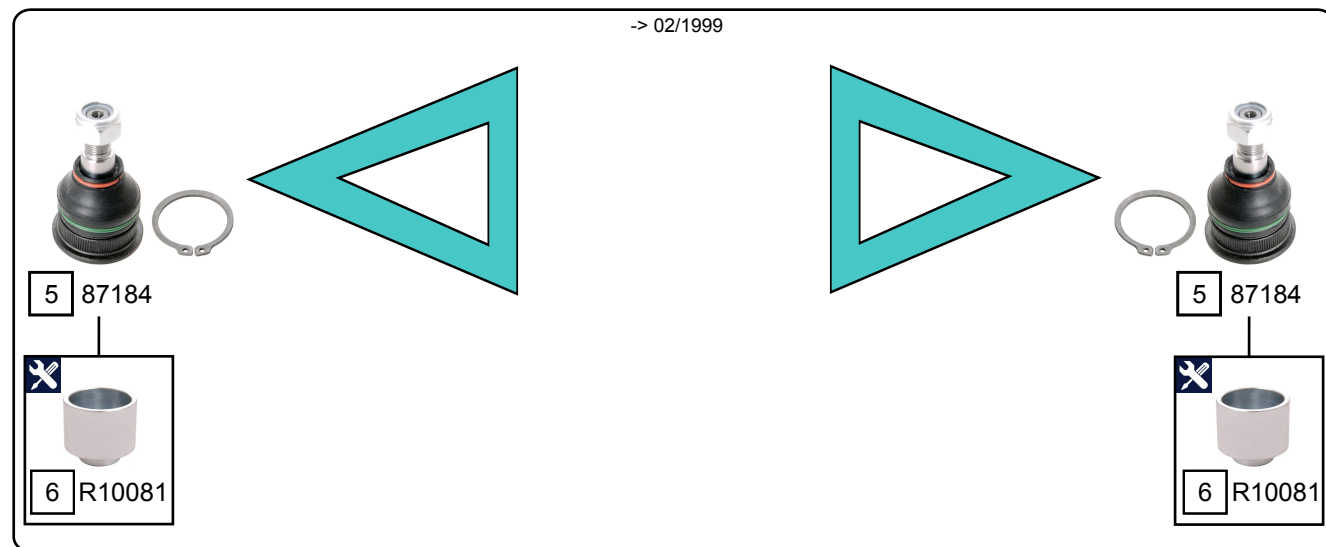

SPACE STAR (DG0)

08/1998 - 03/2006

-> 02/1999

Ref.	Sidem Ref.	Description	OE-number	Measures	Ref.	Sidem Ref.	Description	OE-number	Measures
1	71260	stabilizer link	MR392730	L:136	4	383.031	steering rack gaiter	MR244902	D:43 d:11 L:188
2	867405	strut mount	MR130519	di:15 L:59	5	87184	ball joint	Part of	c:15 do:40
3	71238	tie rod end	MB241982	c:13.4 th:FM12X1.25R	6	R10081	mounting tool ring ø50 ø42	TOOL	di:42 do:50