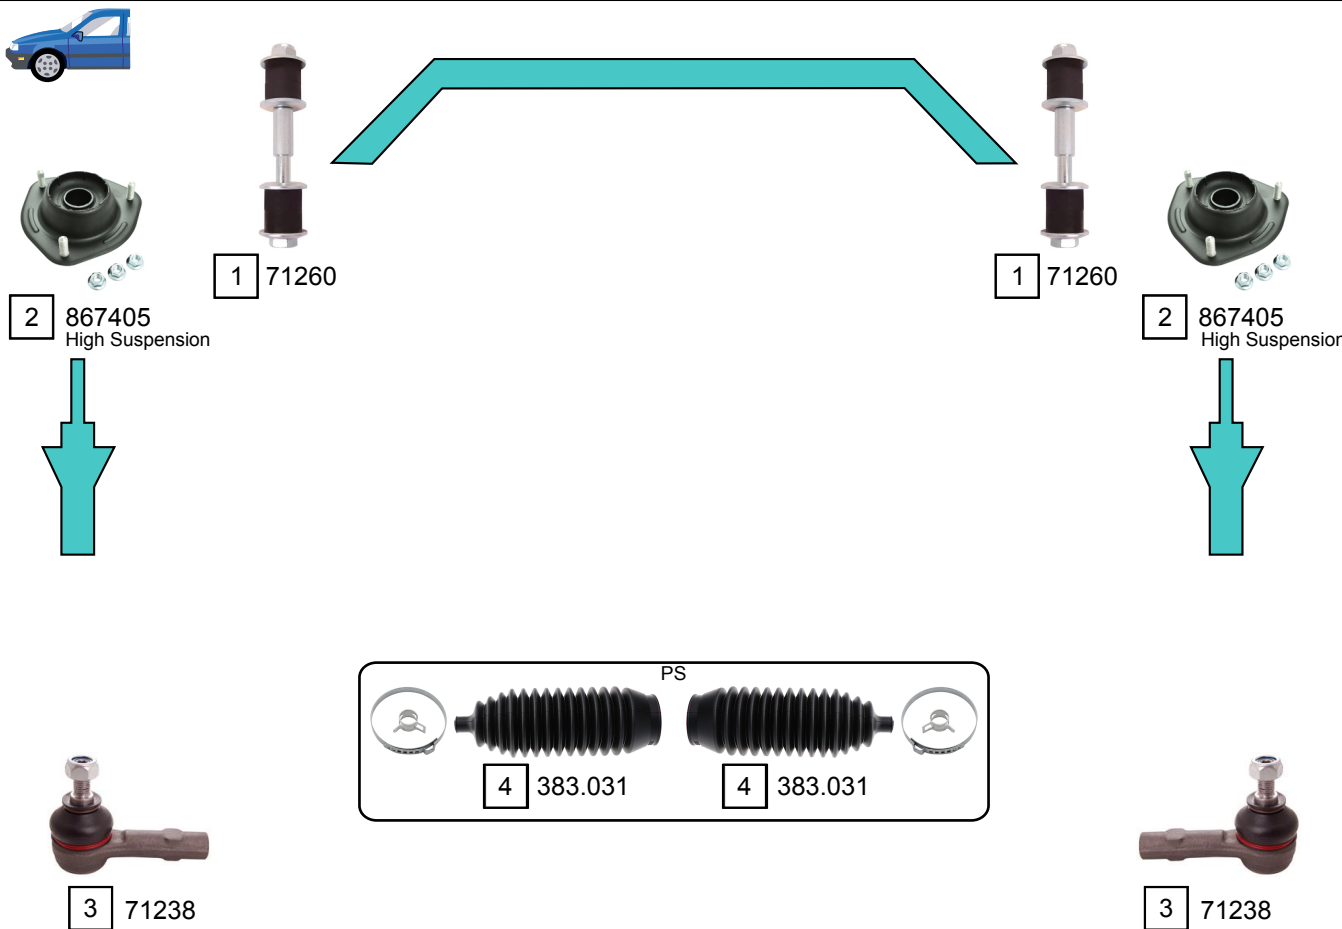

SPACE STAR (DG0)

08/1998 - 03/2006

-> 02/1999

Ref.	Sidem Ref.	Description	OE-number	Measures	Ref.	Sidem Ref.	Description	OE-number	Measures
1	71260	stabilizer link	MR392730	L:136	4	383.031	steering rack gaiter	MR244902	D:43 d:11 L:188
2	867405	strut mount	MR130519	di:15 L:59	5	87184	ball joint	Part of	c:15 do:40
3	71238	tie rod end	MB241982	c:13.4 th:FM12X1.25R	6	R10081	mounting tool ring ø50 ø42	TOOL	di:42 do:50