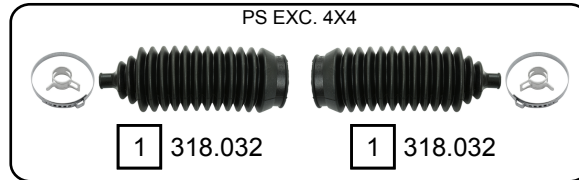

SPACE WAGON (D0_V/W)

10/1983 - 04/1991

2 71034

2 71034

3 87184

4 R10081

3 87184

4 R10081

Ref.	Sidem Ref.	Description	OE-number	Measures	Ref.	Sidem Ref.	Description	OE-number	Measures
1	318.032	steering rack gaiter	MB350581	D:46 d:11 L:185	3	87184	ball joint	Part of	c:15 do:40
2	71034	tie rod end	MB912519	c:13.5 th:FM14X1.5R	4	R10081	mounting tool ring ø50 ø42	TOOL	di:42 do:50