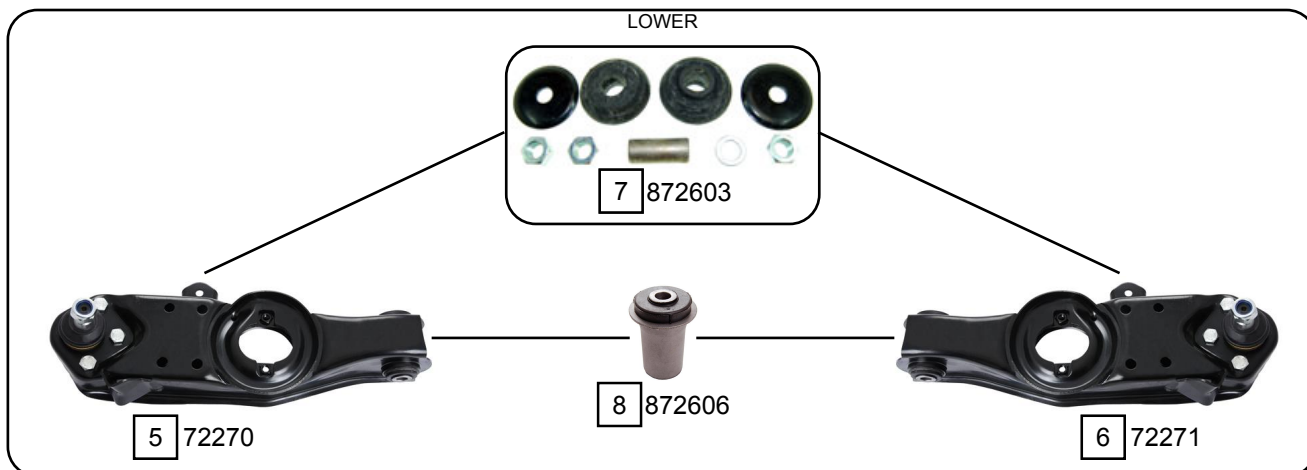

L 200 2X4 (K62T/K64T)

06/1996 - 12/2007

UPPER

LOWER

Ref.	Sidem Ref.	Description	OE-number	Measures	Ref.	Sidem Ref.	Description	OE-number	Measures
1	72272	TCA left wbj	MR241023	c:16	5	72270	TCA left wbj	MR296027	c:19.5
2	72273	TCA right wbj	MR241024	c:16	6	72271	TCA right wbj	MR296028	c:19.5
3	72283	ball joint	Part of	c:16	7	872603	silentblock for TCA	MR234247	di:14.2
4	R10082	mounting tool ring ø52 ø44	TOOL	di:44 do:52	8	872606	silentblock for TCA	MR418959	di:12.5 do:38.3