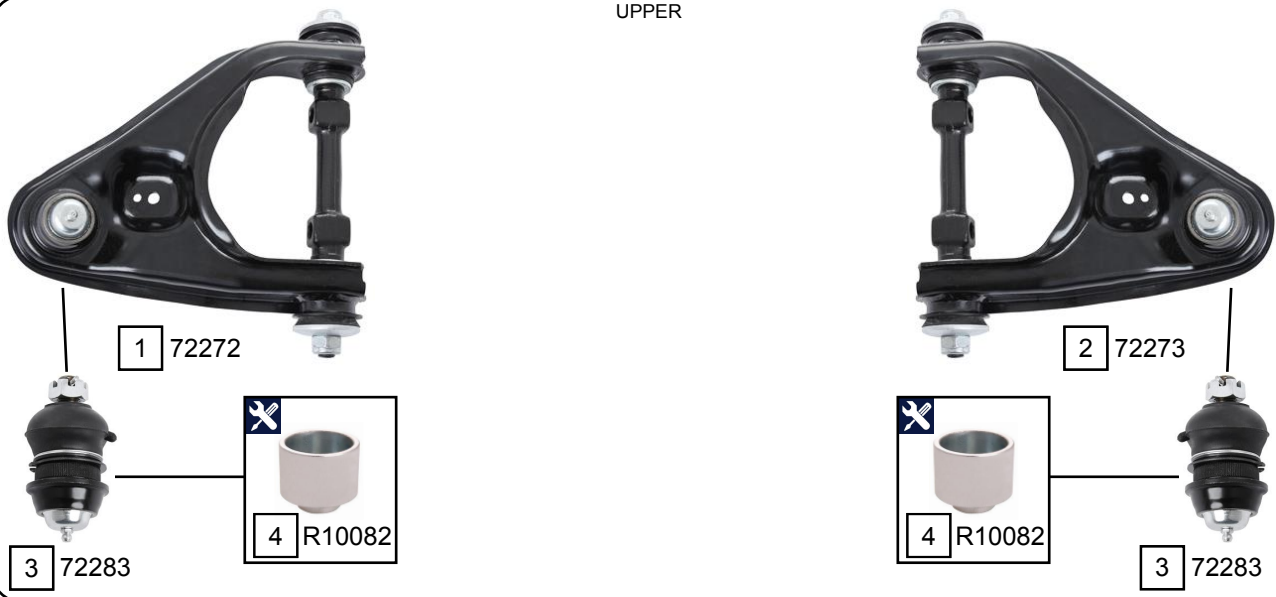

L 200 2X4 (K62T/K64T)

06/1996 - 12/2007

UPPER

LOWER

Ref.	Sidem Ref.	Description	OE-number	Measures	Ref.	Sidem Ref.	Description	OE-number	Measures
1	72272	TCA left wbj	MR241023	c:16	5	72270	TCA left wbj	MR296027	c:19.5
2	72273	TCA right wbj	MR241024	c:16	6	72271	TCA right wbj	MR296028	c:19.5
3	72283	ball joint	Part of	c:16	7	872603	silentblock for TCA	MR234247	di:14.2
4	R10082	mounting tool ring ø52 ø44	TOOL	di:44 do:52	8	872606	silentblock for TCA	MR418959	di:12.5 do:38.3