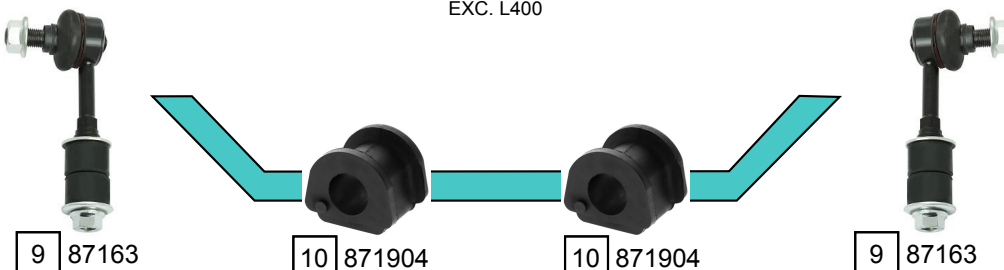

L400 / SPACE GEAR 2X4 (PA\_V, PA\_W, PB\_V, PC\_W)

06/1994 - 04/2007

UPPER

LOWER

EXC. L400

Ref.	Sidem Ref.	Description	OE-number	Measures	Ref.	Sidem Ref.	Description	OE-number	Measures
1	871807	stabilizer mounting	MR150093	di:27	6	72073	TCA right wbj	MR162694	c:19.5
2	87069	stabilizer link	MR267873	L:54	7	887611	silentblock for TCA	MR112709	di:16.2 do:42.1
3	71037	tie rod end	MR162710	c:13.8 th:FM14X1.5R	8	87281	ball joint	MR162699	c:19.5
4	71113	axial joint	MR151970	th:MM16X1.5R L:298	9	87163	stabilizer link rear axle	MR267875	L:117
5	72077	TCA right wbj	MR273684	c:17.6	10	871904	stabilizer mounting	MR267684	di:22