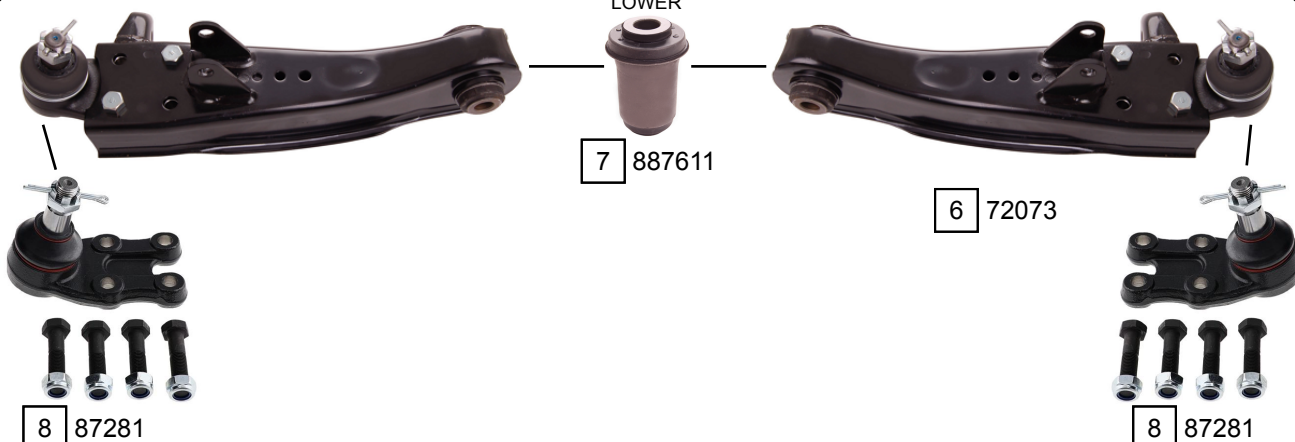

L400 / SPACE GEAR 2X4 (PA\_V, PA\_W, PB\_V, PC\_W)

06/1994 - 04/2007

UPPER

LOWER

EXC. L400

Ref.	Sidem Ref.	Description	OE-number	Measures	Ref.	Sidem Ref.	Description	OE-number	Measures
1	871807	stabilizer mounting	MR150093	di:27	6	72073	TCA right wbj	MR162694	c:19.5
2	87069	stabilizer link	MR267873	L:54	7	887611	silentblock for TCA	MR112709	di:16.2 do:42.1
3	71037	tie rod end	MR162710	c:13.8 th:FM14X1.5R	8	87281	ball joint	MR162699	c:19.5
4	71113	axial joint	MR151970	th:MM16X1.5R L:298	9	87163	stabilizer link rear axle	MR267875	L:117
5	72077	TCA right wbj	MR273684	c:17.6	10	871904	stabilizer mounting	MR267684	di:22