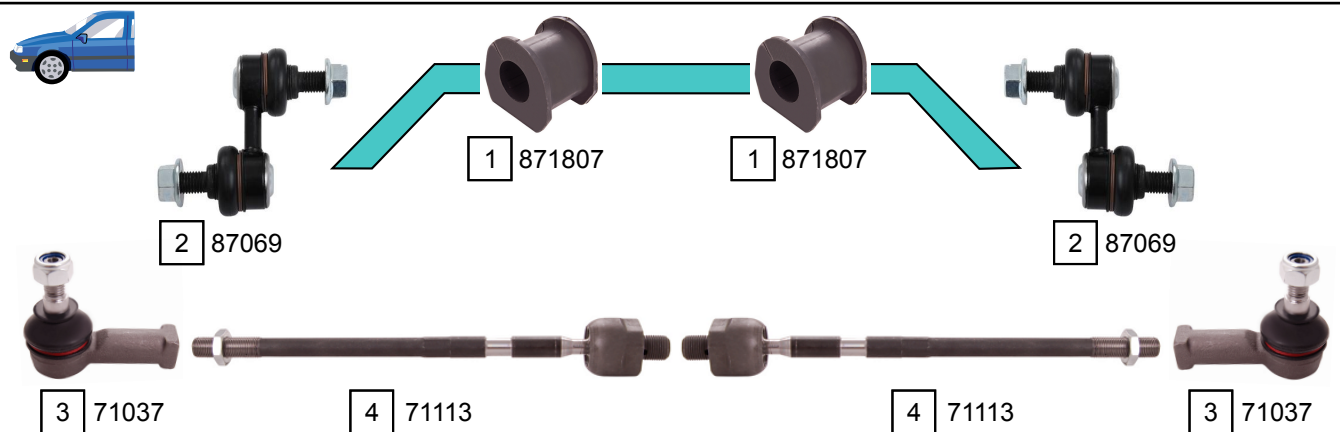

L400 / SPACE GEAR 2X4 (PA\_V, PA\_W, PB\_V, PC\_W)

06/1994 - 04/2007

UPPER

LOWER

EXC. L400

Ref.	Sidem Ref.	Description	OE-number	Measures	Ref.	Sidem Ref.	Description	OE-number	Measures
1	871807	stabilizer mounting	MR150093	di:27	6	72073	TCA right wbj	MR162694	c:19.5
2	87069	stabilizer link	MR267873	L:54	7	887611	silentblock for TCA	MR112709	di:16.2 do:42.1
3	71037	tie rod end	MR162710	c:13.8 th:FM14X1.5R	8	87281	ball joint	MR162699	c:19.5
4	71113	axial joint	MR151970	th:MM16X1.5R L:298	9	87163	stabilizer link rear axle	MR267875	L:117
5	72077	TCA right wbj	MR273684	c:17.6	10	871904	stabilizer mounting	MR267684	di:22