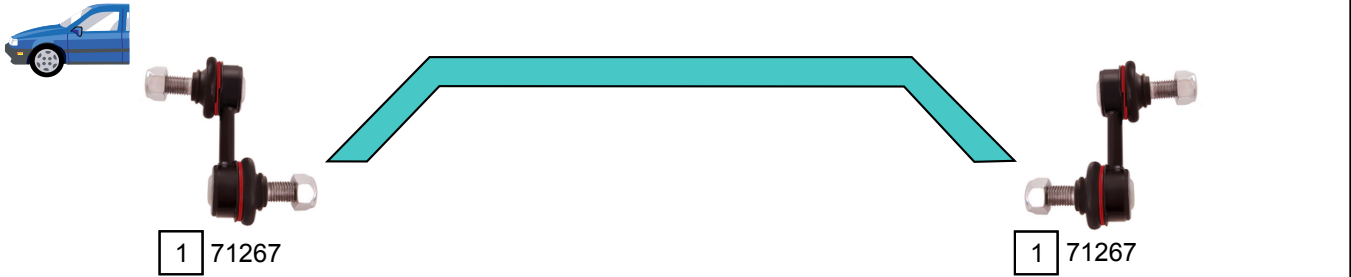

L400 / SPACE GEAR 4X4 (PD_V, PD_W)

06/1994 - 04/2007

Ref.	Sidem Ref.	Description	OE-number	Measures	Ref.	Sidem Ref.	Description	OE-number	Measures
1	71267	stabilizer link	MR267874	L:65	5	72287	ball joint lower right	MR208664	c:19.5
2	71037	tie rod end	MR162710	c:13.8 th:FM14X1.5R	6	87163	stabilizer link rear axle	MR267875	L:117
3	72183	ball joint upper	MB527350	c:17.6	7	871904	stabilizer mounting	MR267684	di:22
4	72286	ball joint lower left	MR208663	c:19.5					