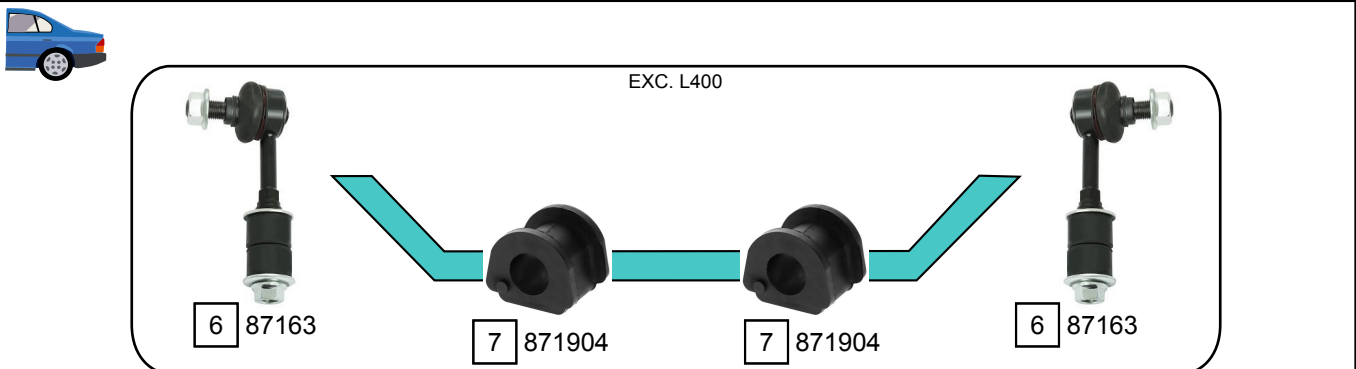

L400 / SPACE GEAR 4X4 (PD_V, PD_W)

06/1994 - 04/2007

Ref.	Sidem Ref.	Description	OE-number	Measures	Ref.	Sidem Ref.	Description	OE-number	Measures
1	71267	stabilizer link	MR267874	L:65	5	72287	ball joint lower right	MR208664	c:19.5
2	71037	tie rod end	MR162710	c:13.8 th:FM14X1.5R	6	87163	stabilizer link rear axle	MR267875	L:117
3	72183	ball joint upper	MB527350	c:17.6	7	871904	stabilizer mounting	MR267684	di:22
4	72286	ball joint lower left	MR208663	c:19.5					