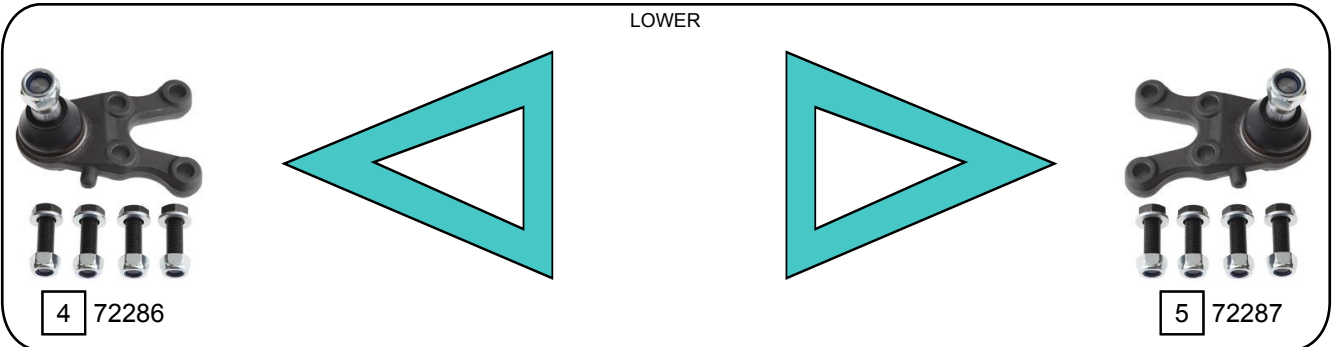

L400 / SPACE GEAR 4X4 (PD_V, PD_W)

06/1994 - 04/2007

Ref.	Sidem Ref.	Description	OE-number	Measures	Ref.	Sidem Ref.	Description	OE-number	Measures
1	71267	stabilizer link	MR267874	L:65	5	72287	ball joint lower right	MR208664	c:19.5
2	71037	tie rod end	MR162710	c:13.8 th:FM14X1.5R	6	87163	stabilizer link rear axle	MR267875	L:117
3	72183	ball joint upper	MB527350	c:17.6	7	871904	stabilizer mounting	MR267684	di:22
4	72286	ball joint lower left	MR208663	c:19.5					