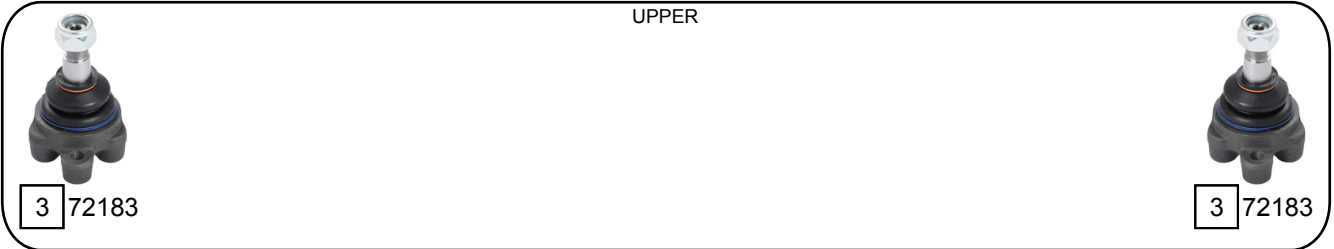

L400 / SPACE GEAR 4X4 (PD_V, PD_W)

06/1994 - 04/2007

Ref.	Sidem Ref.	Description	OE-number	Measures	Ref.	Sidem Ref.	Description	OE-number	Measures
1	71267	stabilizer link	MR267874	L:65	5	72287	ball joint lower right	MR208664	c:19.5
2	71037	tie rod end	MR162710	c:13.8 th:FM14X1.5R	6	87163	stabilizer link rear axle	MR267875	L:117
3	72183	ball joint upper	MB527350	c:17.6	7	871904	stabilizer mounting	MR267684	di:22
4	72286	ball joint lower left	MR208663	c:19.5					