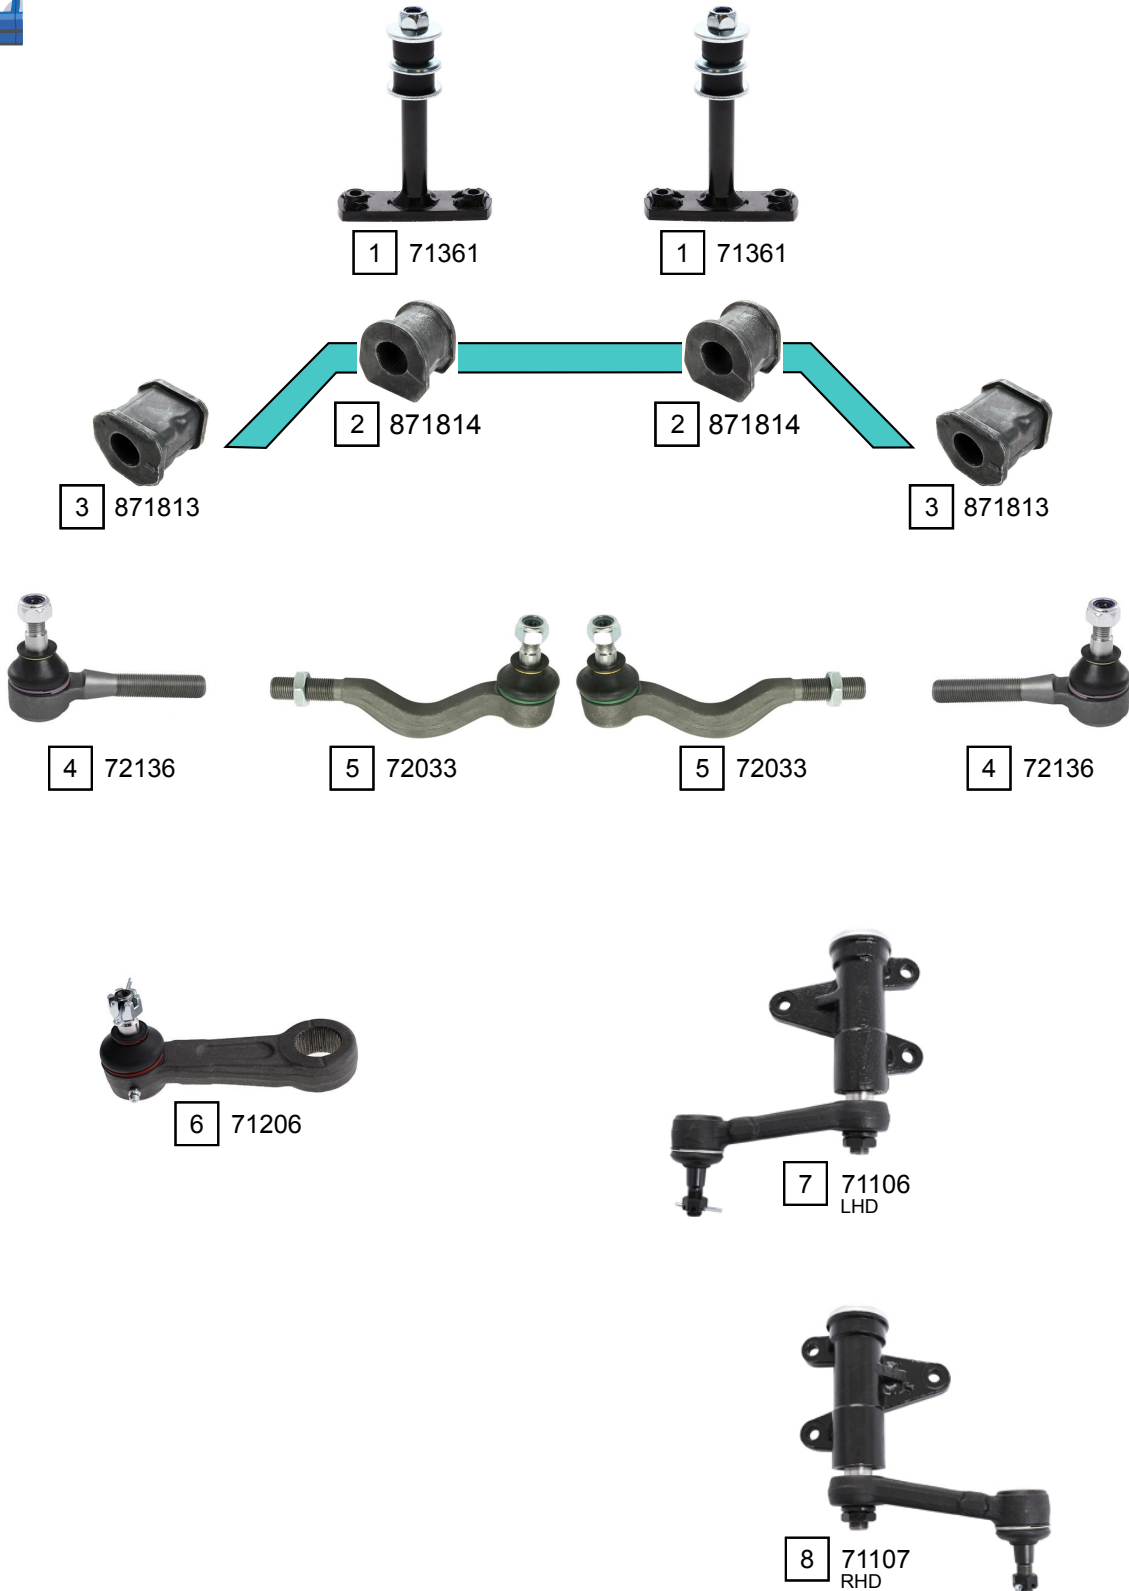

PAJERO SPORT (K90)

08/1998 - 12/2010

Ref.	Sidem Ref.	Description	OE-number	Measures	Ref.	Sidem Ref.	Description	OE-number	Measures
1	71361	stabilizer link	Part of	L:130	5	72033	tie rod end inner	MB315776	c:13.8 th:MM16x1.5R
2	871814	stabilizer mounting	MR267649	di:28.8	6	71206	pitman arm	MR592134	c:13.6 L:120
3	871813	stabilizer mounting	MR150767	di:20	7	71106	idler arm	MR344654	L:120
4	72136	tie rod end	MB831043	c:13.6 th:MM16X1.5L	8	71107	idler arm	MR296509	L:120