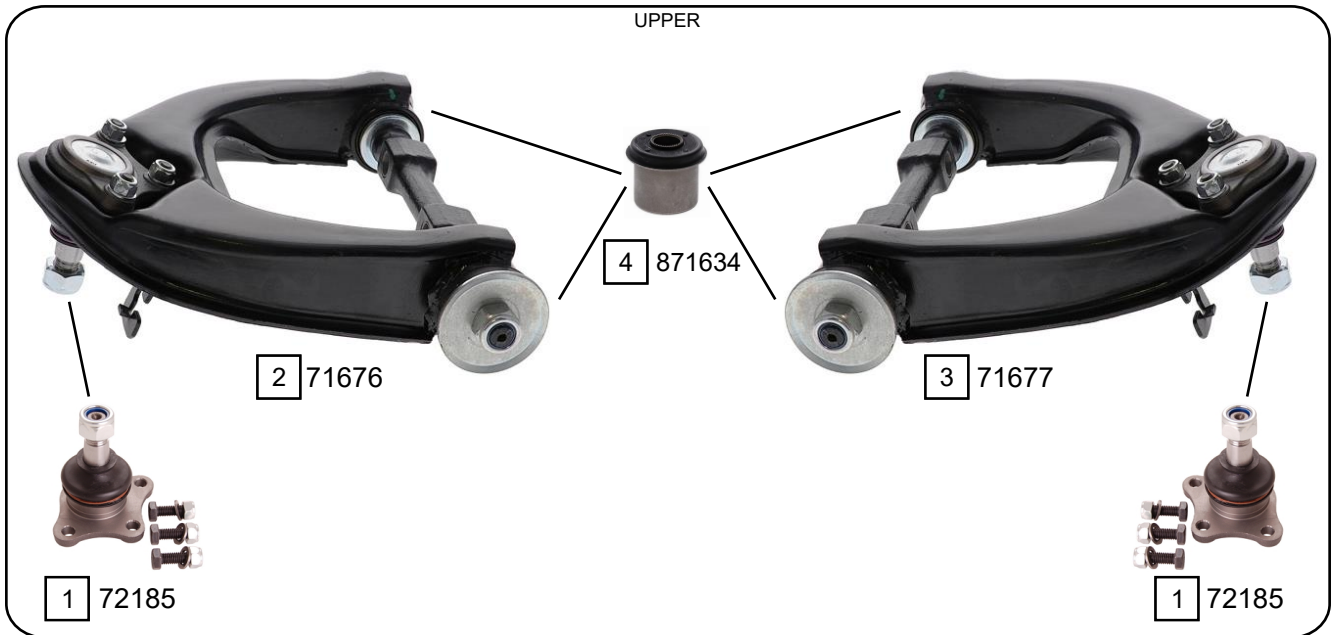

PAJERO SPORT (K90)

08/1998 - 12/2010

Ref.	Sidem Ref.	Description	OE-number	Measures	Ref.	Sidem Ref.	Description	OE-number	Measures
1	72185	ball joint upper	MB860829	c:16.5	6	71673	TCA right wbj	MN150412	c:19.5
2	71676	TCA left wbj	MR296093	c:16.5	7	72186	ball joint lower left	MB831037	c:19.5
3	71677	TCA right wbj	MR296094	c:16.5	8	72187	ball joint lower right	MB831038	c:19.5
4	871634	silentblock for TCA	Part of	di:17.8 do:43	9	872601	silentblock for TCA	MB109684	di:14.5 do:40
5	71672	TCA left wbj	MN150411	c:19.5	10	872605	silentblock for TCA	MB633870	di:18.6 do:45.3