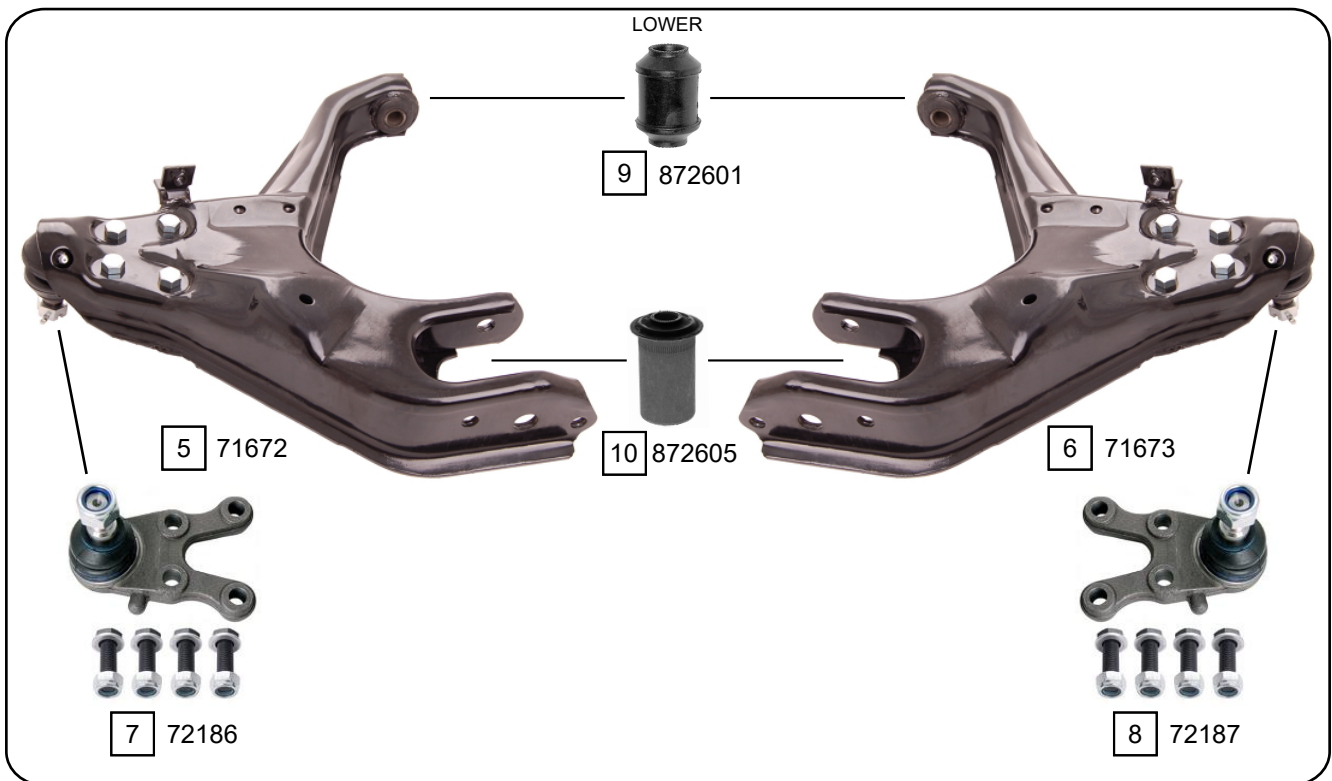

PAJERO SPORT (K90)

08/1998 - 12/2010

Ref.	Sidem Ref.	Description	OE-number	Measures	Ref.	Sidem Ref.	Description	OE-number	Measures
1	72185	ball joint upper	MB860829	c:16.5	6	71673	TCA right wbj	MN150412	c:19.5
2	71676	TCA left wbj	MR296093	c:16.5	7	72186	ball joint lower left	MB831037	c:19.5
3	71677	TCA right wbj	MR296094	c:16.5	8	72187	ball joint lower right	MB831038	c:19.5
4	871634	silentblock for TCA	Part of	di:17.8 do:43	9	872601	silentblock for TCA	MB109684	di:14.5 do:40
5	71672	TCA left wbj	MN150411	c:19.5	10	872605	silentblock for TCA	MB633870	di:18.6 do:45.3