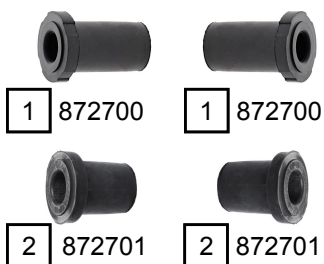

L200 (KJ_, KK_, KL_) 4WD
L200 (KJ_, KK_, KL_) 2WD HIGH RIDER

11/2014 ->
11/2014 ->

Ref.	Sidem Ref.	Description	OE-number	Measures	Ref.	Sidem Ref.	Description	OE-number	Measures
1	872700	spring bush	MB584531	di:16 do:28	2	872701	spring bush	4152A020	di:16 do:28