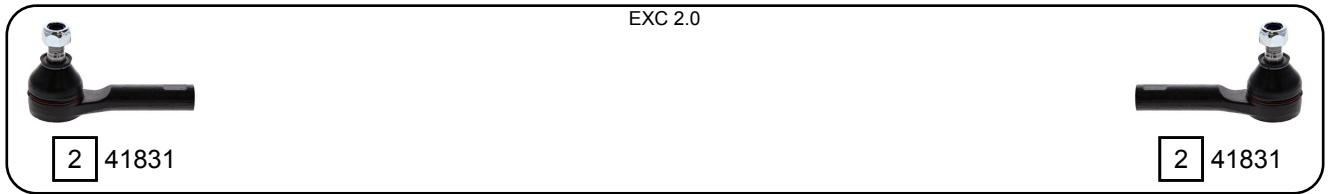

100 NX (B13)

08/1990 - 06/1995

Ref.	Sidem Ref.	Description	OE-number	Measures	Ref.	Sidem Ref.	Description	OE-number	Measures
1	41462	stabilizer link	54618 50Y00	L:79	5	R10078	mounting tool ring ø44 ø36	TOOL	di:36 do:44
2	41831	tie rod end	48520 02E26	c:13 th:FM12X1.25R	6	841611	silentblock for TCA	Part of	di:21
3	41375	TCA right wbj	54500 52Y70	c:15.3	7	41469	stabilizer link	54618 58Y60	L:161
4	41583	ball joint	40160 69Y10	c:14.7 do:39					