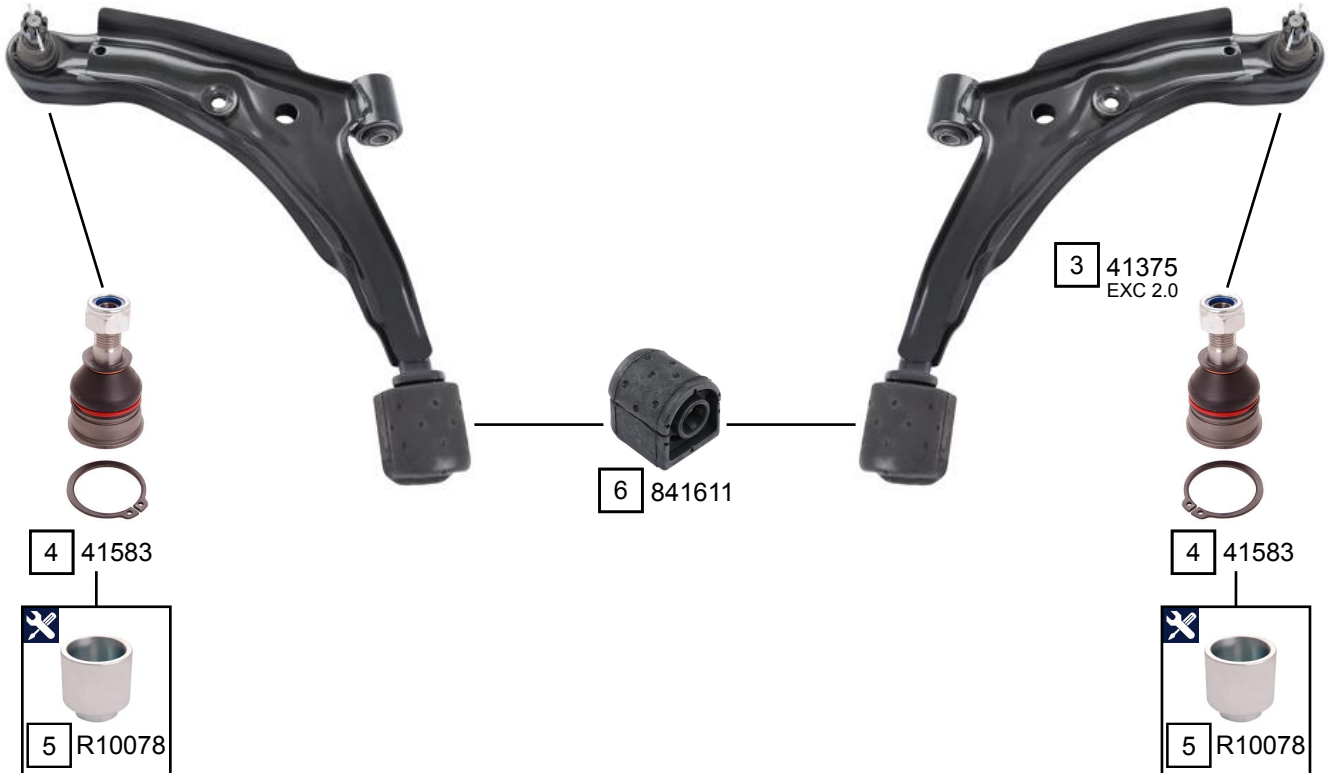

100 NX (B13)

08/1990 - 06/1995

Ref.	Sidem Ref.	Description	OE-number	Measures	Ref.	Sidem Ref.	Description	OE-number	Measures
1	41462	stabilizer link	54618 50Y00	L:79	5	R10078	mounting tool ring ø44 ø36	TOOL	di:36 do:44
2	41831	tie rod end	48520 02E26	c:13 th:FM12X1.25R	6	841611	silentblock for TCA	Part of	di:21
3	41375	TCA right wbj	54500 52Y70	c:15.3	7	41469	stabilizer link	54618 58Y60	L:161
4	41583	ball joint	40160 69Y10	c:14.7 do:39					