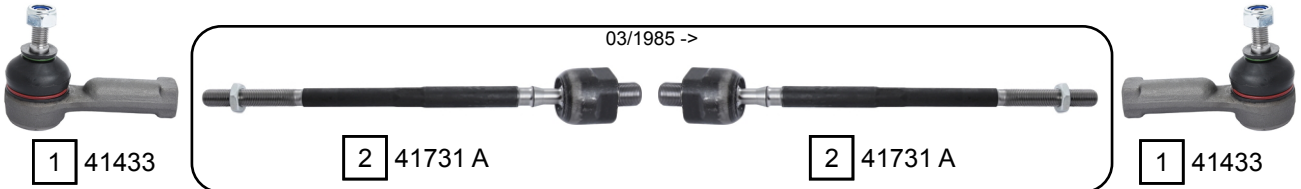

MICRA (K10)

12/1982 - 11/1992

Ref.	Sidem Ref.	Description	OE-number	Measures	Ref.	Sidem Ref.	Description	OE-number	Measures
1	41433	tie rod end	48520 01B25	c:11 th:FM12X1.25R	3	41460	stabilizer link rear axle	56261 4F725	L:90
2	41731 A	axial joint	48521 70A06	th:MM16X1R L:270	4	841903	stabilizer mounting	56243 4F101	di:15