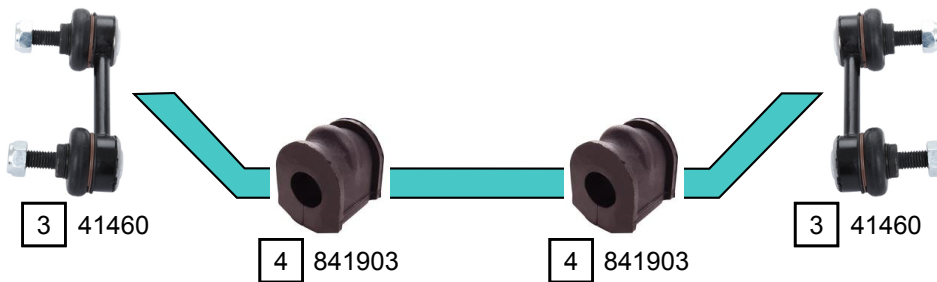

MICRA (K10)

12/1982 - 11/1992

Ref.	Sidem Ref.	Description	OE-number	Measures	Ref.	Sidem Ref.	Description	OE-number	Measures
1	41433	tie rod end	48520 01B25	c:11 th:FM12X1.25R	3	41460	stabilizer link rear axle	56261 4F725	L:90
2	41731 A	axial joint	48521 70A06	th:MM16X1R L:270	4	841903	stabilizer mounting	56243 4F101	di:15