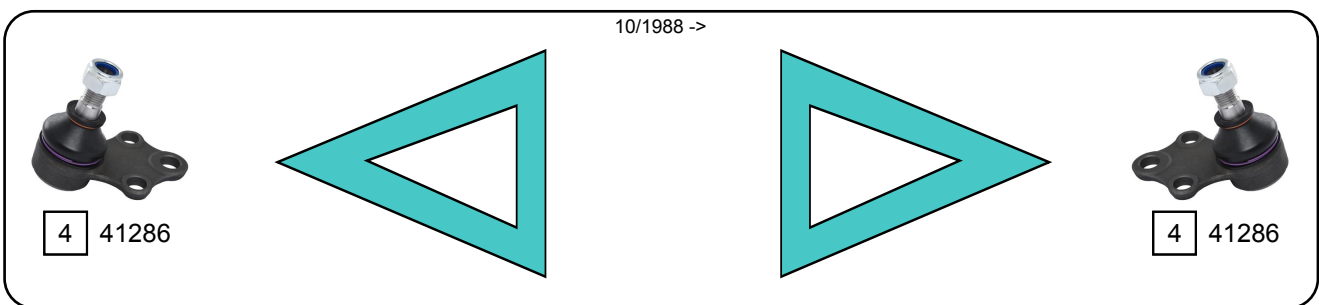

PRAIRIE (M10, NM10)
PRAIRIE PRO (M11)

01/1983 - 10/1988
10/1988 - 07/1994

Ref.	Sidem Ref.	Description	OE-number	Measures	Ref.	Sidem Ref.	Description	OE-number	Measures
1	41462	stabilizer link	54618 50Y00	L:79	3	41588	ball joint lower	40160 01A25	c:13
2	41731 A	axial joint	48521 70A06	th:MM16X1R L:270	4	41286	ball joint lower	40160 85E00	c:14.9