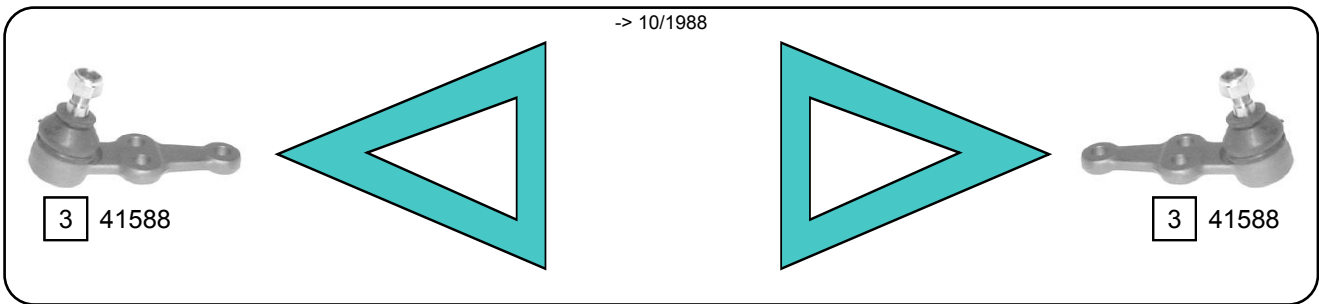

PRAIRIE (M10, NM10)
PRAIRIE PRO (M11)

01/1983 - 10/1988
10/1988 - 07/1994

Ref.	Sidem Ref.	Description	OE-number	Measures	Ref.	Sidem Ref.	Description	OE-number	Measures
1	41462	stabilizer link	54618 50Y00	L:79	3	41588	ball joint lower	40160 01A25	c:13
2	41731 A	axial joint	48521 70A06	th:MM16X1R L:270	4	41286	ball joint lower	40160 85E00	c:14.9