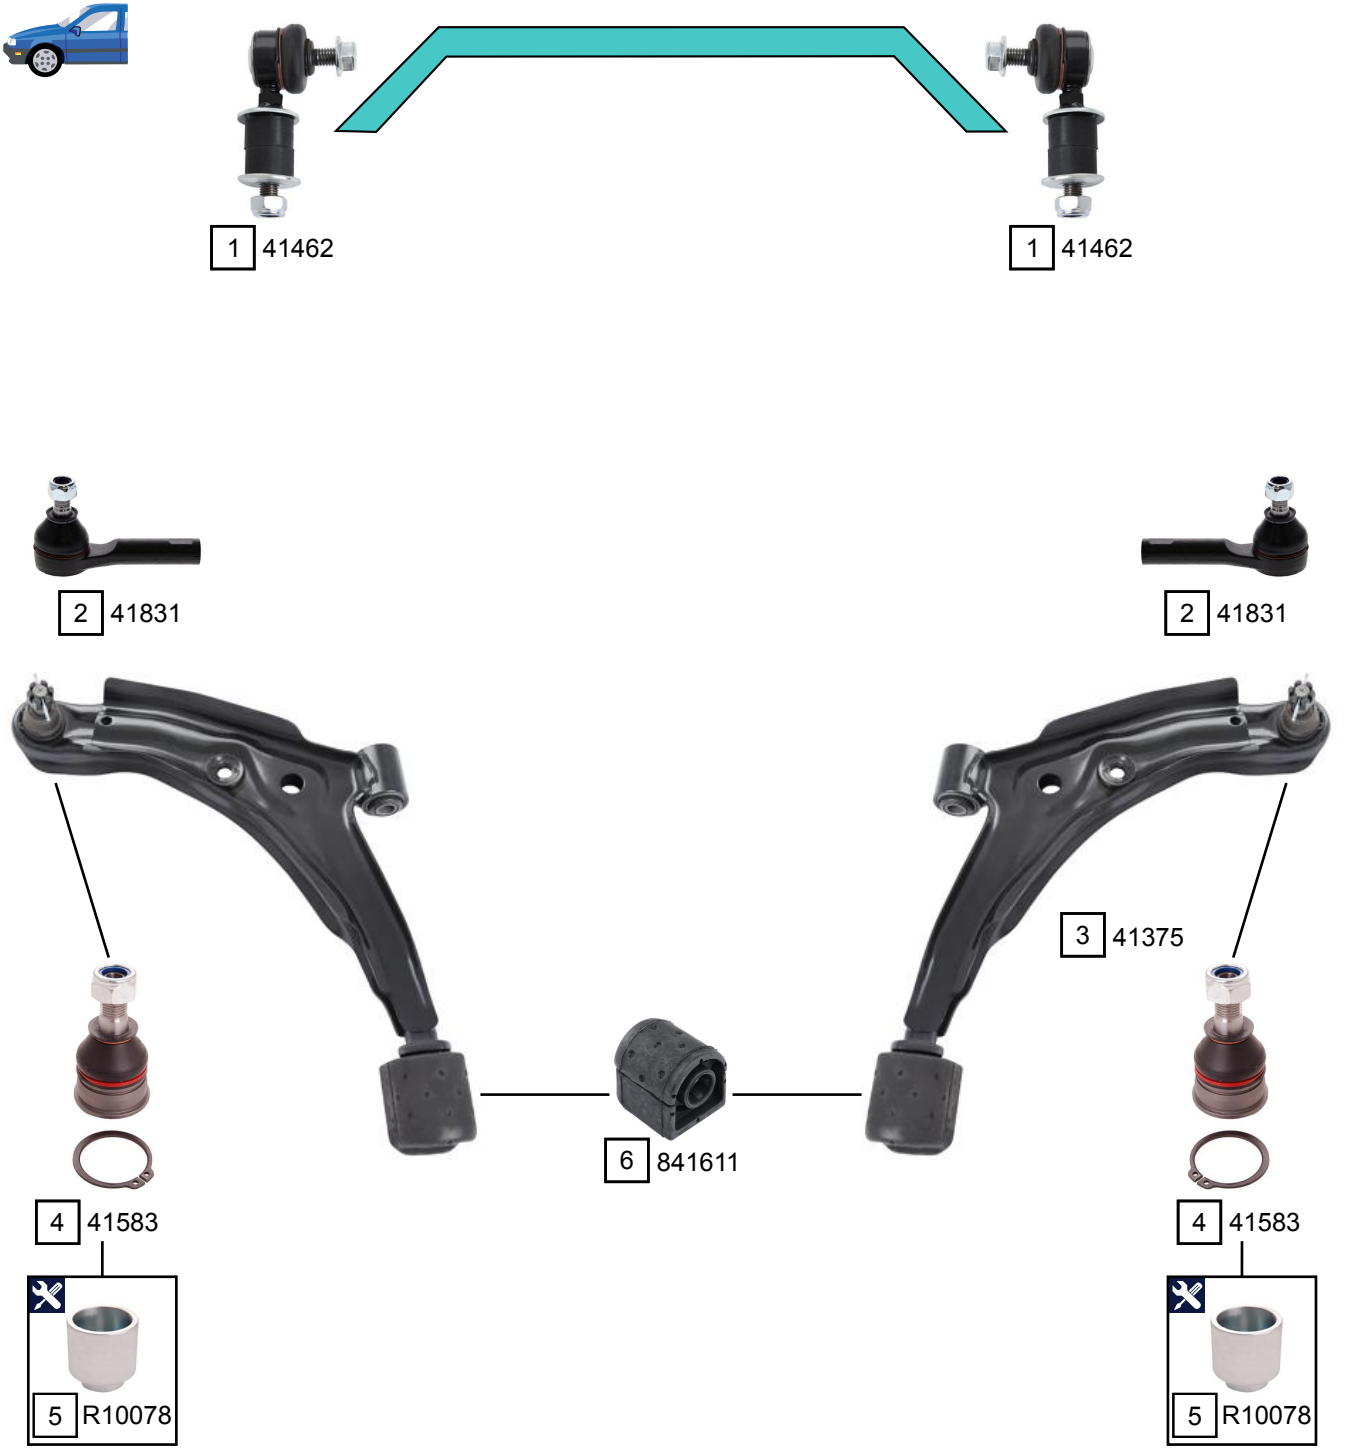

SUNNY III (N14 EXC. 2.0GTi-R)

10/1990 - 06/1995

Ref.	Sidem Ref.	Description	OE-number	Measures	Ref.	Sidem Ref.	Description	OE-number	Measures
1	41462	stabilizer link	54618 50Y00	L:79	5	R10078	mounting tool ring ø44 ø36	TOOL	di:36 do:44
2	41831	tie rod end	48520 02E26	c:13 th:FM12X1.25R	6	841611	silentblock for TCA	Part of	di:21
3	41375	TCA right wbj	54500 52Y70	c:15.3	7	41469	stabilizer link	54618 58Y60	L:161
4	41583	ball joint	40160 69Y10	c:14.7 do:39					