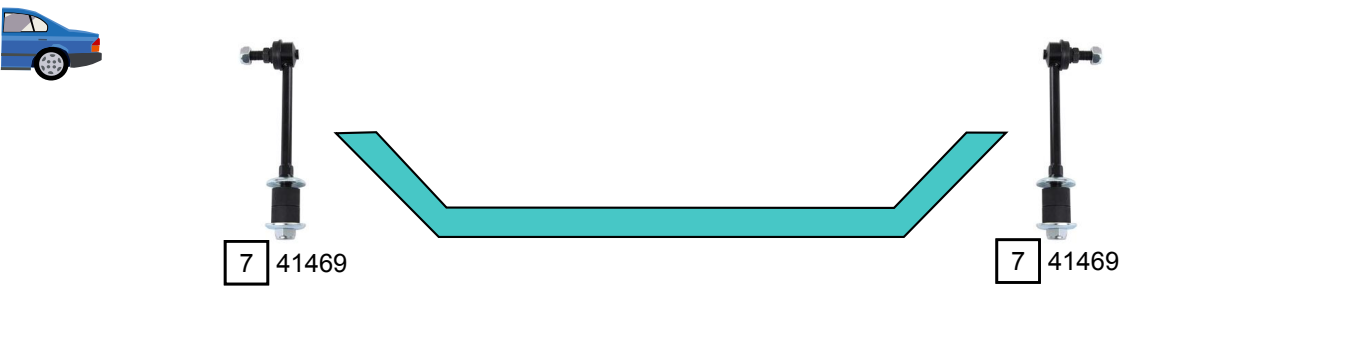

SUNNY III (N14 EXC. 2.0GTi-R)

10/1990 - 06/1995

Ref.	Sidem Ref.	Description	OE-number	Measures	Ref.	Sidem Ref.	Description	OE-number	Measures
1	41462	stabilizer link	54618 50Y00	L:79	5	R10078	mounting tool ring ø44 ø36	TOOL	di:36 do:44
2	41831	tie rod end	48520 02E26	c:13 th:FM12X1.25R	6	841611	silentblock for TCA	Part of	di:21
3	41375	TCA right wbj	54500 52Y70	c:15.3	7	41469	stabilizer link	54618 58Y60	L:161
4	41583	ball joint	40160 69Y10	c:14.7 do:39					