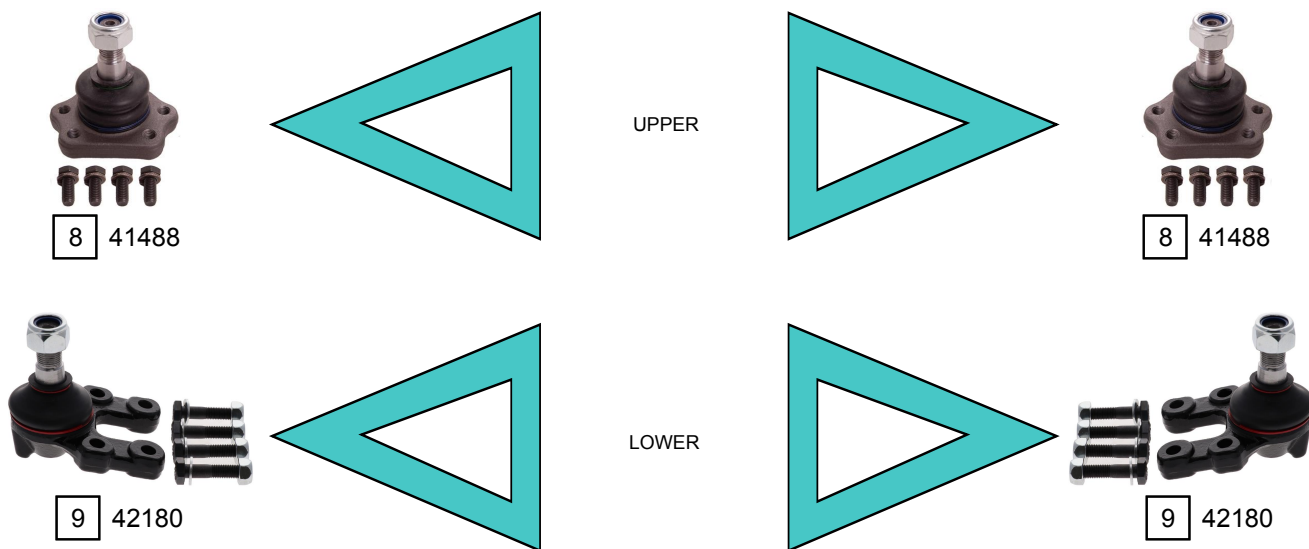

TERRANO I (WD21,VD21)

07/1986 - 02/1996

Ref.	Sidem Ref.	Description	OE-number	Measures	Ref.	Sidem Ref.	Description	OE-number	Measures
1	71069	stabilizer link	54618 0F000 S1	L:86	6	42437	tie rod end	48520 61G25	c:14.4 th:MM16x1.5R
2	42000	idler arm	48530 31G25	c:13.2 L:128	7	42438	tie rod end inner	48570 61G25	c:13.4 th:MM16x1.5L
3	42435	tie rod end	48520 7F000	c:13.2 th:MM16X1.5R	8	41488	ball joint	40110 01G26	c:16.1
4	42436	tie rod end inner	48570 31G25	c:13.2 th:MM16X1.5L	9	42180	ball joint lower	40160 93G25	c:19.5
5	42022	tie rod	48510 7F002	c:13.2 L:272					