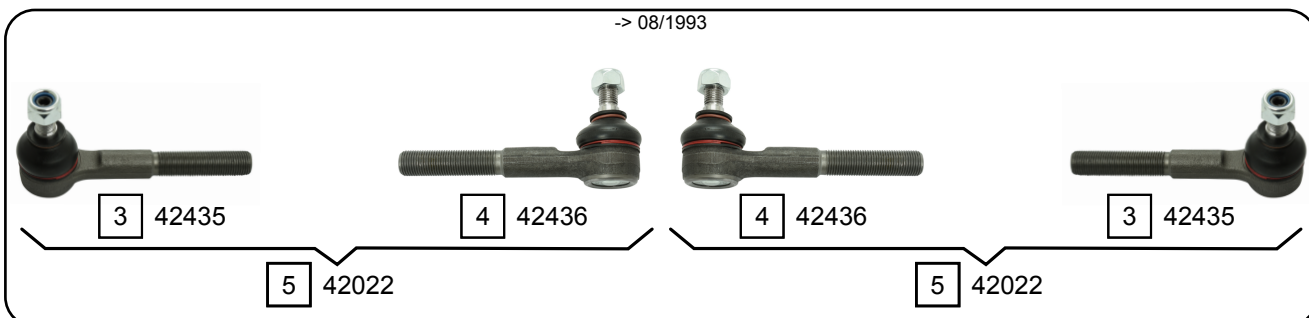

TERRANO I (WD21,VD21)

07/1986 - 02/1996

Ref.	Sidem Ref.	Description	OE-number	Measures	Ref.	Sidem Ref.	Description	OE-number	Measures
1	71069	stabilizer link	54618 0F000 S1	L:86	6	42437	tie rod end	48520 61G25	c:14.4 th:MM16x1.5R
2	42000	idler arm	48530 31G25	c:13.2 L:128	7	42438	tie rod end inner	48570 61G25	c:13.4 th:MM16x1.5L
3	42435	tie rod end	48520 7F000	c:13.2 th:MM16X1.5R	8	41488	ball joint	40110 01G26	c:16.1
4	42436	tie rod end inner	48570 31G25	c:13.2 th:MM16X1.5L	9	42180	ball joint lower	40160 93G25	c:19.5
5	42022	tie rod	48510 7F002	c:13.2 L:272					