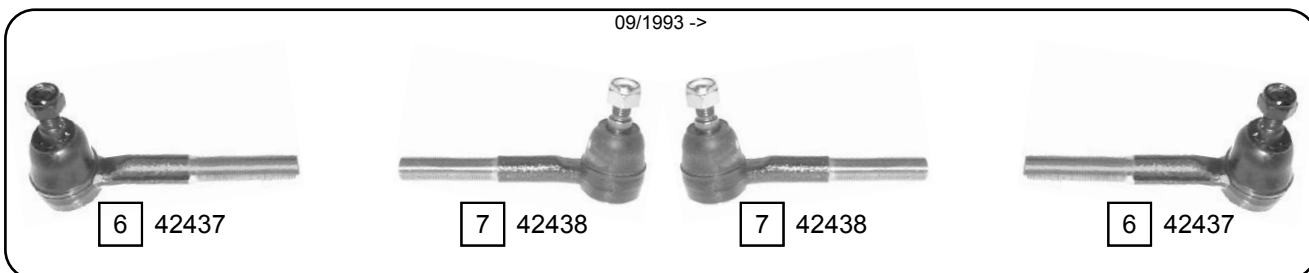

TERRANO I (WD21,VD21)

07/1986 - 02/1996

Ref.	Sidem Ref.	Description	OE-number	Measures	Ref.	Sidem Ref.	Description	OE-number	Measures
1	71069	stabilizer link	54618 0F000 S1	L:86	6	42437	tie rod end	48520 61G25	c:14.4 th:MM16x1.5R
2	42000	idler arm	48530 31G25	c:13.2 L:128	7	42438	tie rod end inner	48570 61G25	c:13.4 th:MM16x1.5L
3	42435	tie rod end	48520 7F000	c:13.2 th:MM16X1.5R	8	41488	ball joint	40110 01G26	c:16.1
4	42436	tie rod end inner	48570 31G25	c:13.2 th:MM16X1.5L	9	42180	ball joint lower	40160 93G25	c:19.5
5	42022	tie rod	48510 7F002	c:13.2 L:272					