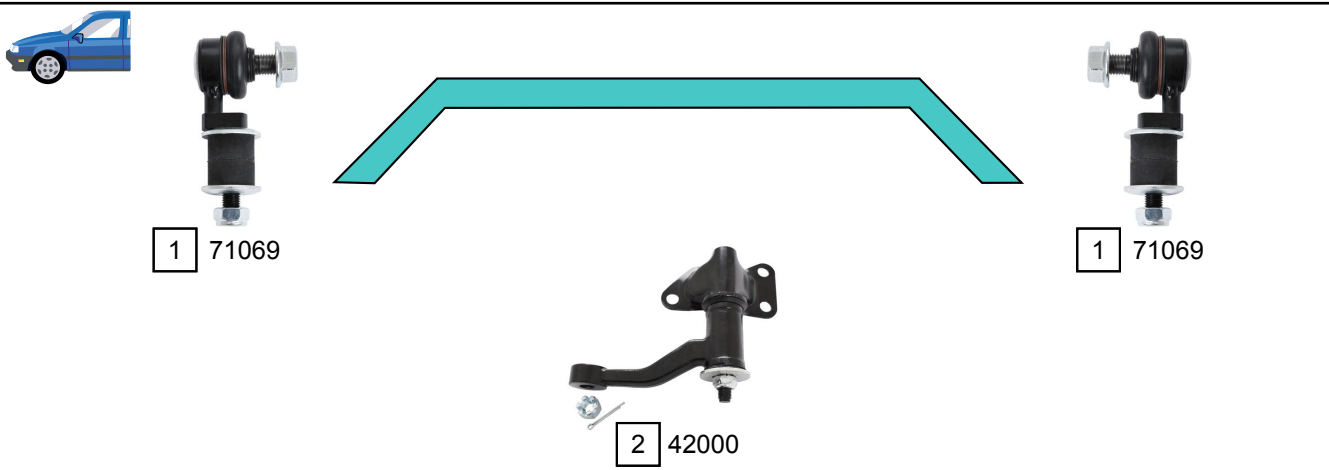

TERRANO I (WD21,VD21)

07/1986 - 02/1996

Ref.	Sidem Ref.	Description	OE-number	Measures	Ref.	Sidem Ref.	Description	OE-number	Measures
1	71069	stabilizer link	54618 0F000 S1	L:86	6	42437	tie rod end	48520 61G25	c:14.4 th:MM16x1.5R
2	42000	idler arm	48530 31G25	c:13.2 L:128	7	42438	tie rod end inner	48570 61G25	c:13.4 th:MM16x1.5L
3	42435	tie rod end	48520 7F000	c:13.2 th:MM16X1.5R	8	41488	ball joint	40110 01G26	c:16.1
4	42436	tie rod end inner	48570 31G25	c:13.2 th:MM16X1.5L	9	42180	ball joint lower	40160 93G25	c:19.5
5	42022	tie rod	48510 7F002	c:13.2 L:272					