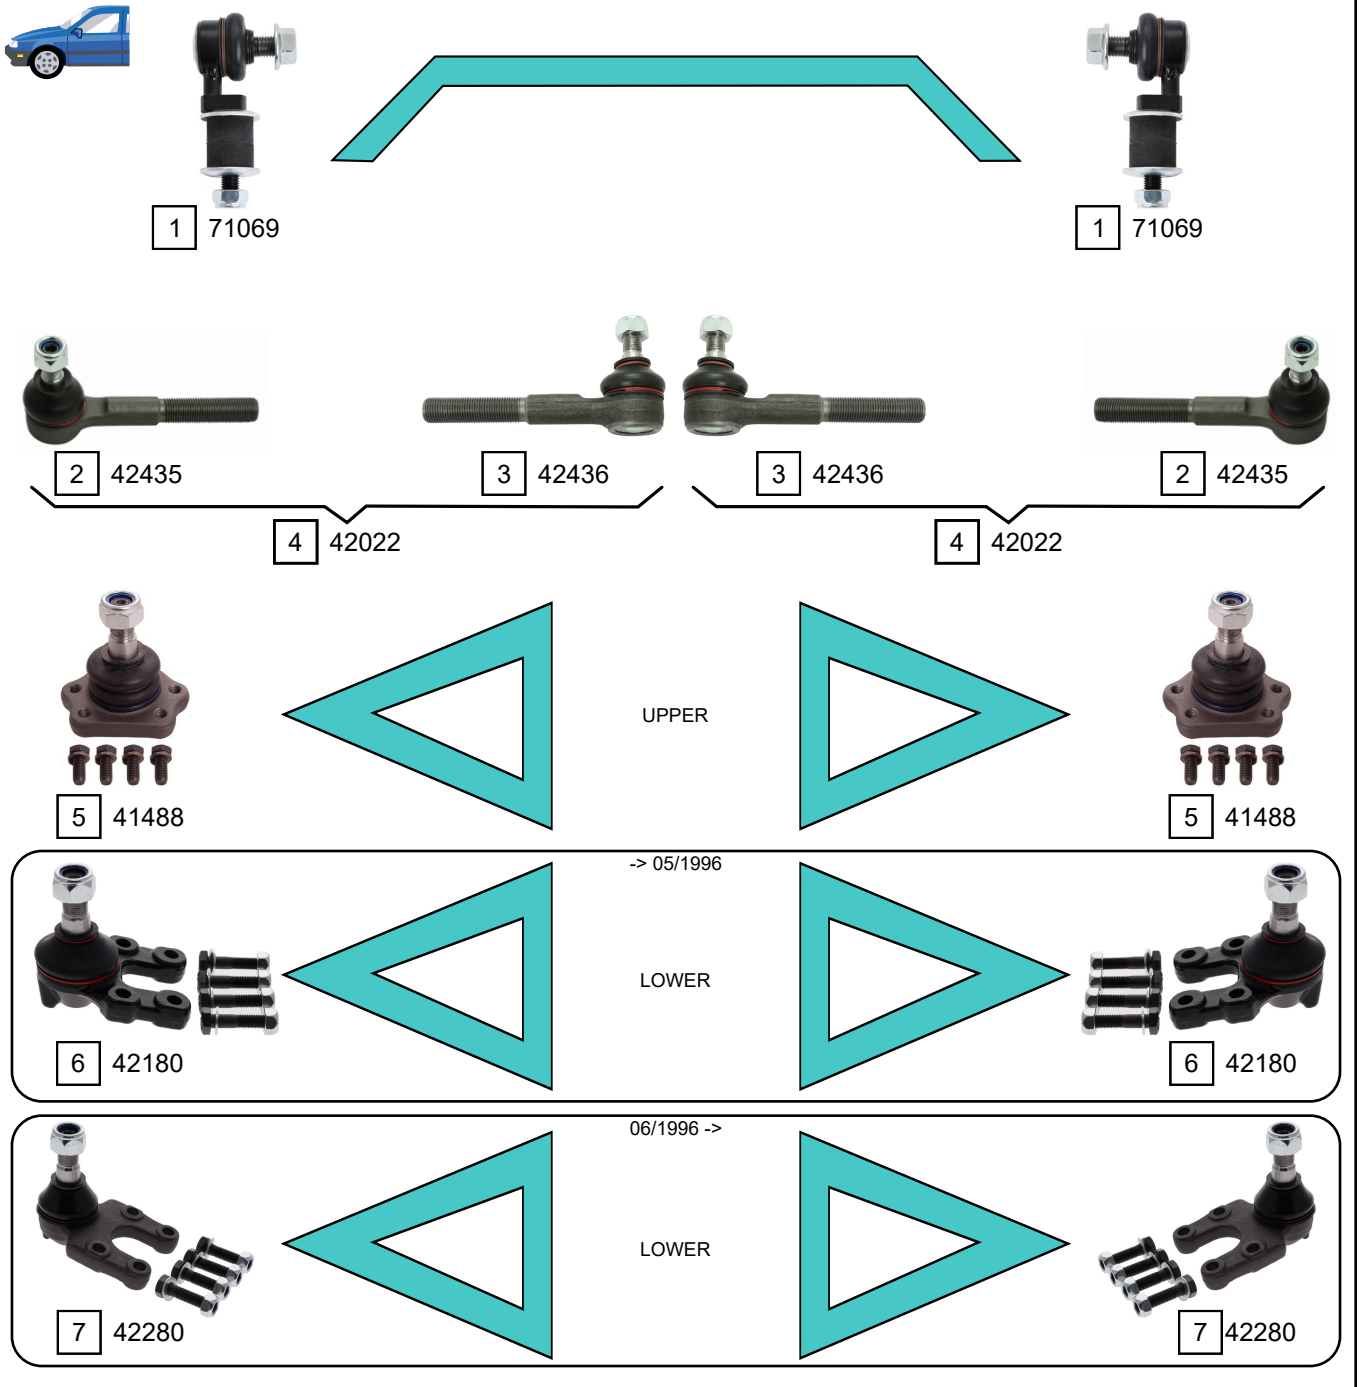

TERRANO II (R20)

02/1993 - 12/2006

Ref.	Sidem Ref.	Description	OE-number	Measures	Ref.	Sidem Ref.	Description	OE-number	Measures
1	71069	stabiliser link	54618 0F000 S1	L:86	6	42180	ball joint lower	40160 93G25	c:19.5
2	42435	tie rod end	48520 7F000	c:13.2 th:MM16X1.5R	7	42280	ball joint lower	40160 7F000	c:19.6
3	42436	tie rod end inner	48570 31G25	c:13.2 th:MM16X1.5L	8	41663	stabiliser link rear axle	56260 0F001	L:207
4	42022	tie rod	48510 7F002	c:13.2 L:272	9	841914	stabiliser mounting	54613 0F001	di:23
5	41488	ball joint	40110 01G26	c:16.1	10	841915	stabiliser mounting	54613 7F001	di:24