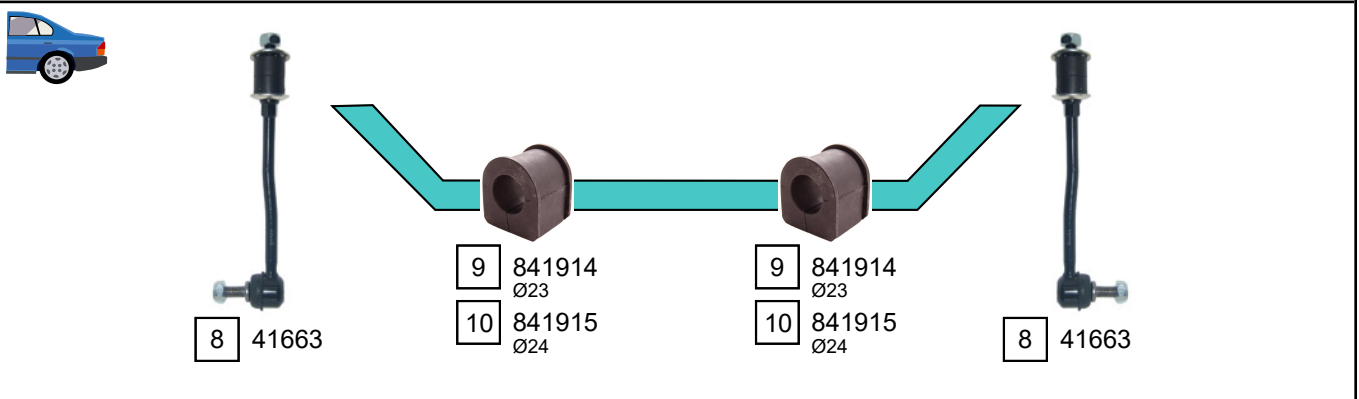

TERRANO II (R20)

02/1993 - 12/2006

Ref.	Sidem Ref.	Description	OE-number	Measures	Ref.	Sidem Ref.	Description	OE-number	Measures
1	71069	stabiliser link	54618 0F000 S1	L:86	6	42180	ball joint lower	40160 93G25	c:19.5
2	42435	tie rod end	48520 7F000	c:13.2 th:MM16X1.5R	7	42280	ball joint lower	40160 7F000	c:19.6
3	42436	tie rod end inner	48570 31G25	c:13.2 th:MM16X1.5L	8	41663	stabiliser link rear axle	56260 0F001	L:207
4	42022	tie rod	48510 7F002	c:13.2 L:272	9	841914	stabiliser mounting	54613 0F001	di:23
5	41488	ball joint	40110 01G26	c:16.1	10	841915	stabiliser mounting	54613 7F001	di:24