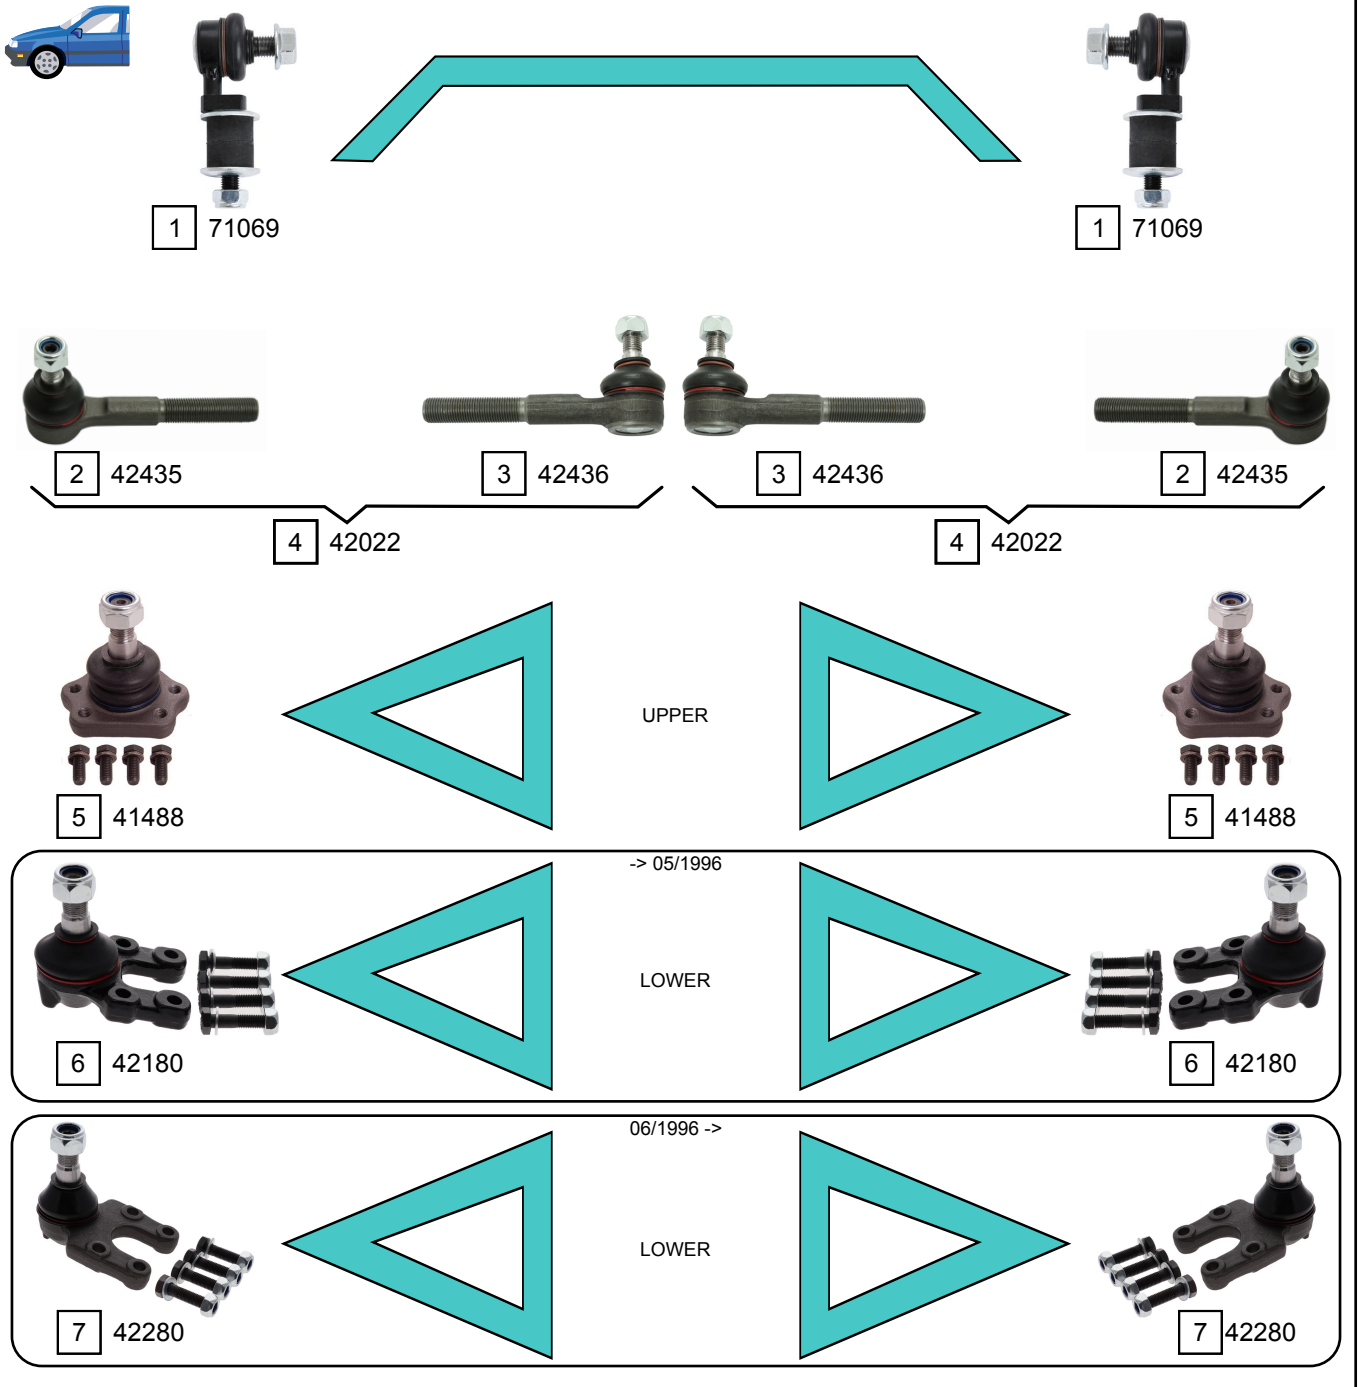

TERRANO II (R20)

02/1993 - 12/2006

Ref.	Sidem Ref.	Description	OE-number	Measures	Ref.	Sidem Ref.	Description	OE-number	Measures
1	71069	stabilizer link	54618 0F000 S1	L:86	6	42180	ball joint lower	40160 93G25	c:19.5
2	42435	tie rod end	48520 7F000	c:13.2 th:MM16X1.5R	7	42280	ball joint lower	40160 7F000	c:19.6
3	42436	tie rod end inner	48570 31G25	c:13.2 th:MM16X1.5L	8	841914	stabilizer mounting	54613 0F001	di:23
4	42022	tie rod	48510 7F002	c:13.2 L:272	9	841915	stabilizer mounting	54613 7F001	di:24
5	41488	ball joint	40110 01G26	c:16.1					