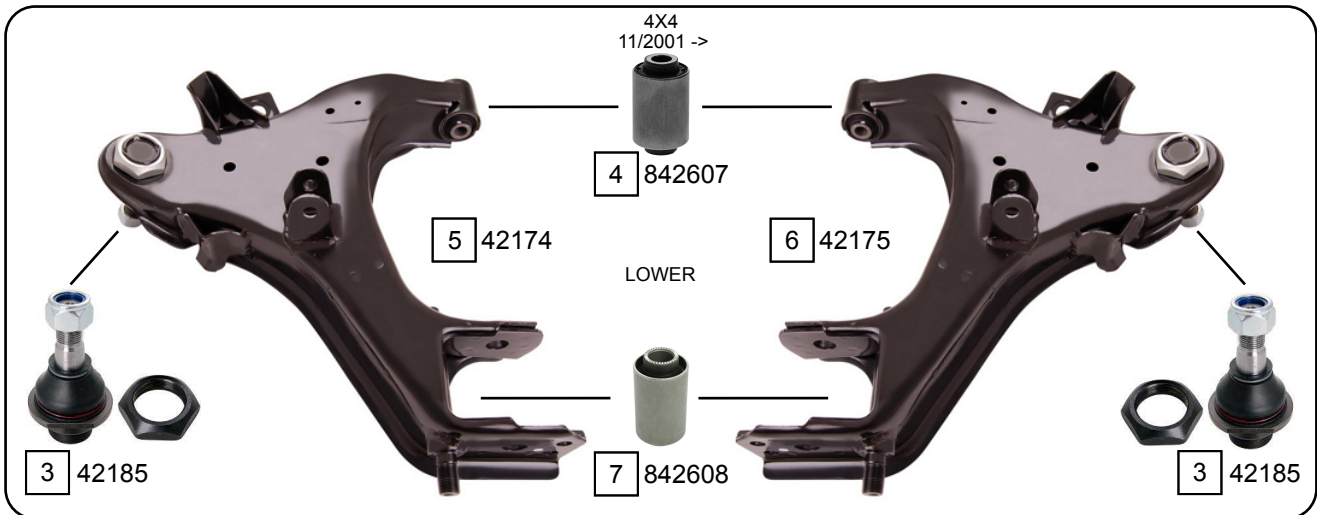

PICK UP (D22) KING CAB

09/1998 - 11/2011

Ref.	Sidem Ref.	Description	OE-number	Measures	Ref.	Sidem Ref.	Description	OE-number	Measures
1	42172	TCA left wbj	54501 2S688	c:19.5	5	42174	TCA left wbj	E4501 VK385	c:19.5
2	42173	TCA right wbj	54500 2S688	c:19.5	6	42175	TCA right wbj	E4500 VK385	c:19.5
3	42185	ball joint	Part of	c:19.5	7	842608	silentblock for TCA	54560 VK300	di:18.1 do:41
4	842607	silentblock for TCA	54560 2S600	di:14.2 do:40.3					