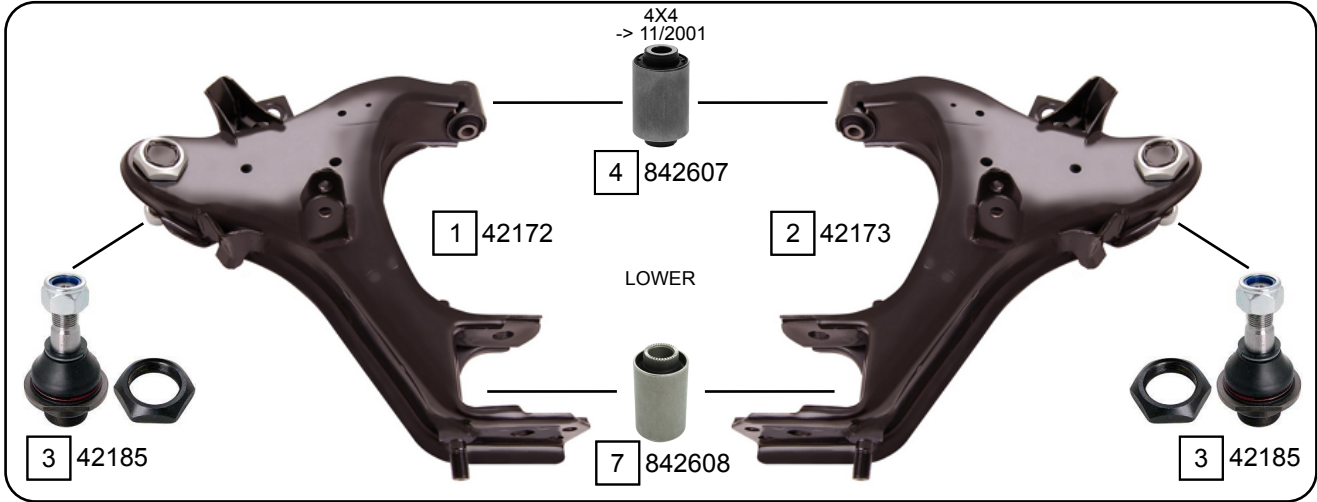

PICK UP (D22) KING CAB

09/1998 - 11/2011

Ref.	Sidem Ref.	Description	OE-number	Measures	Ref.	Sidem Ref.	Description	OE-number	Measures
1	42172	TCA left wbj	54501 2S688	c:19.5	5	42174	TCA left wbj	E4501 VK385	c:19.5
2	42173	TCA right wbj	54500 2S688	c:19.5	6	42175	TCA right wbj	E4500 VK385	c:19.5
3	42185	ball joint	Part of	c:19.5	7	842608	silentblock for TCA	54560 VK300	di:18.1 do:41
4	842607	silentblock for TCA	54560 2S600	di:14.2 do:40.3					