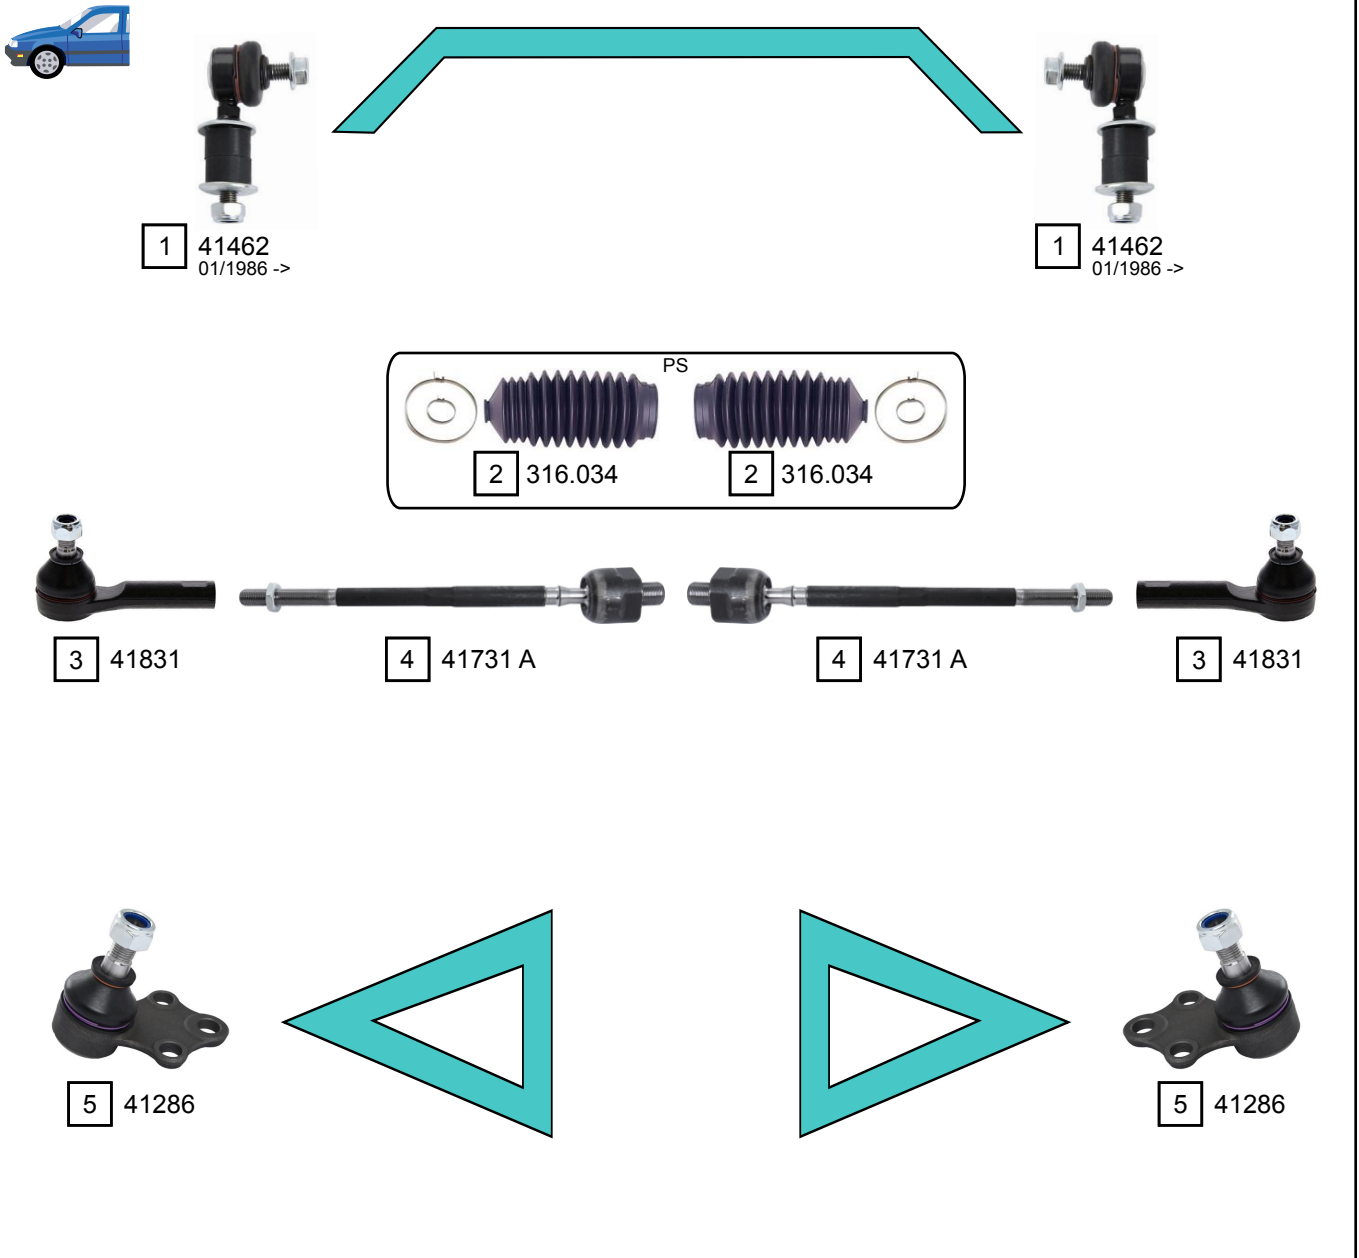

BLUEBIRD (U11,WU11,T72)

11/1983 - 05/1990

Ref.	Sidem Ref.	Description	OE-number	Measures	Ref.	Sidem Ref.	Description	OE-number	Measures
1	41462	stabilizer link	54618 50Y00	L:79	4	41731 A	axial joint	48521 70A06	th:MM16X1R L:270
2	316.034	steering rack gaiter	48203 10V00	D:45 d:9 L:160	5	41286	ball joint lower	40160 85E00	c:14.9
3	41831	tie rod end	48520 02E26	c:13 th:FM12X1.25R					