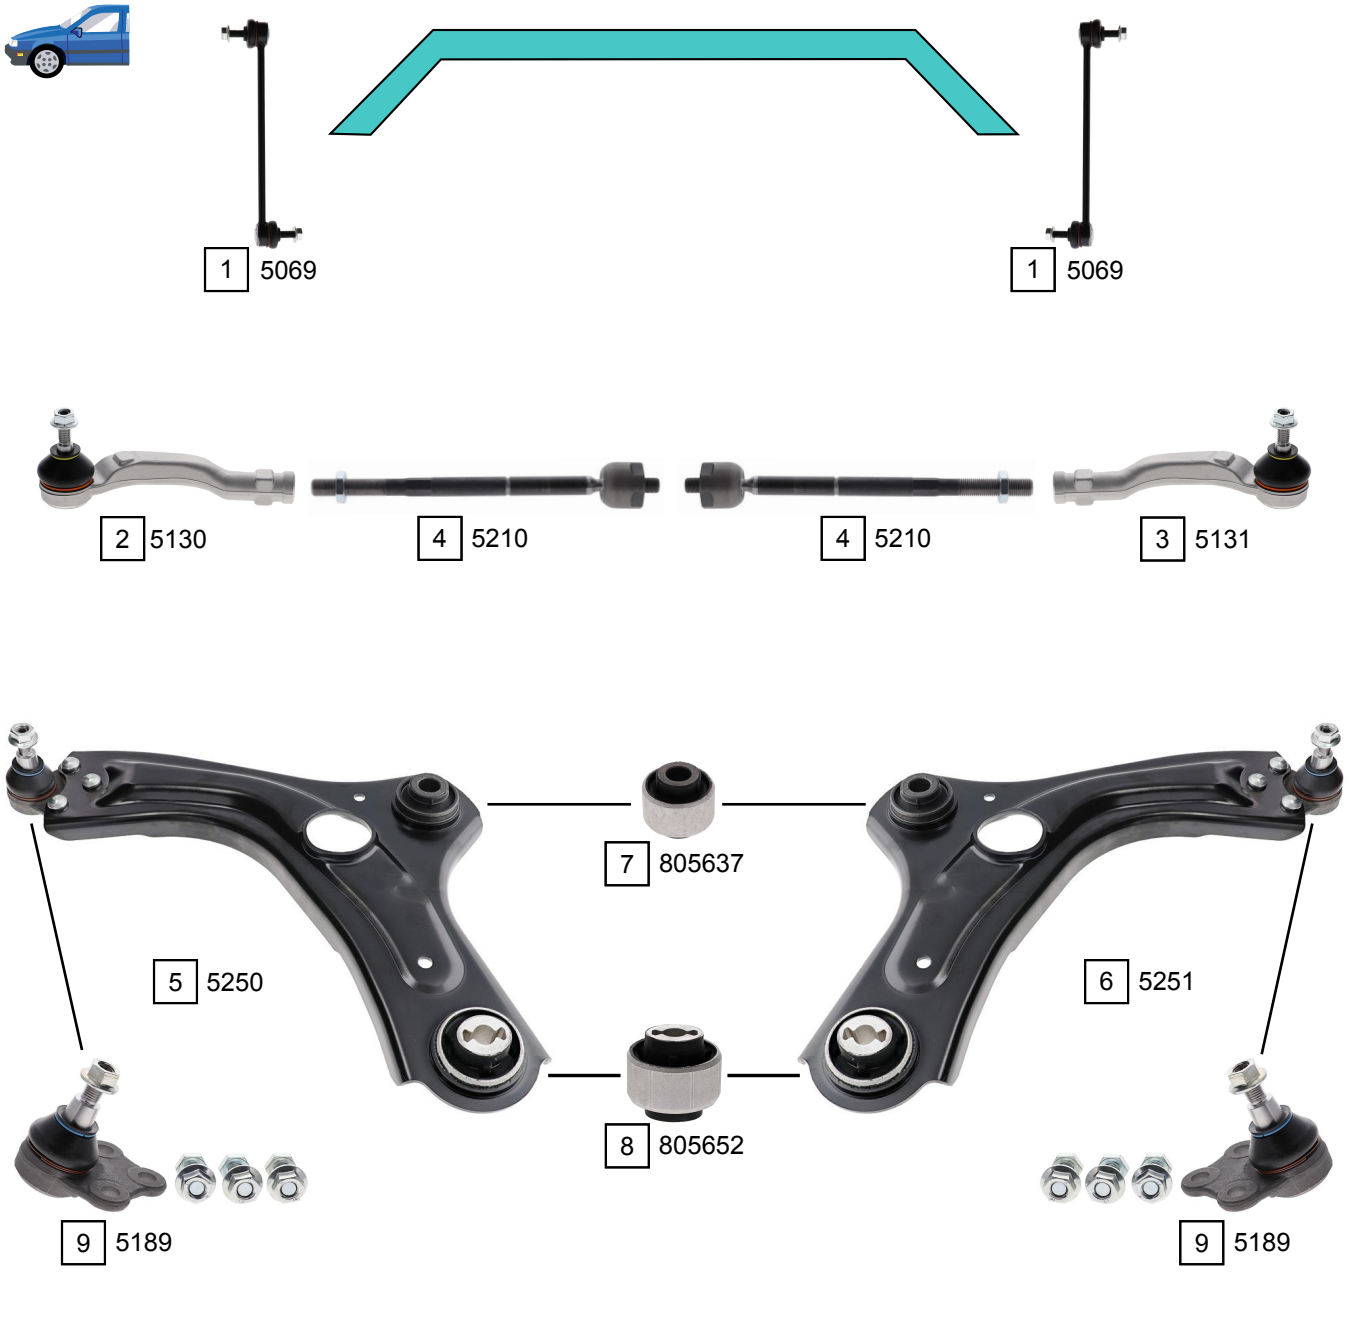

JUKE (F16E)

08/2019 ->

| Ref. | Sidem Ref. | Description | OE-number | Measures | Ref. | Sidem Ref. | Description | OE-number | Measures |
|------|------------|-------------------|-------------|-------------------|------|------------|---------------------|-------------|-----------------|
| 1 | 5069 | stabilizer link | 54616 00Q0L | L:260 | 6 | 5251 | TCA right wbj | 54504 00Q0D | c:17.2 |
| 2 | 5130 | tie rod end left | Part of | c:12 th:FM14X1.5R | 7 | 805637 | silentblock for TCA | Part of | di:18.3 do:55 |
| 3 | 5131 | tie rod end right | Part of | c:12 th:FM14X1.5R | 8 | 805652 | silentblock for TCA | Part of | di:14.1 do:58 |
| 4 | 5210 | axial joint | Part of | th:MM12X1R L:250 | 9 | 5189 | ball joint | Part of | c:17.2 |
| 5 | 5250 | TCA left wbj | 54505 00Q0D | c:17.2 | 10 | 841300 | mounting axle body | 55045 5723R | di:14.2 do:64.8 |