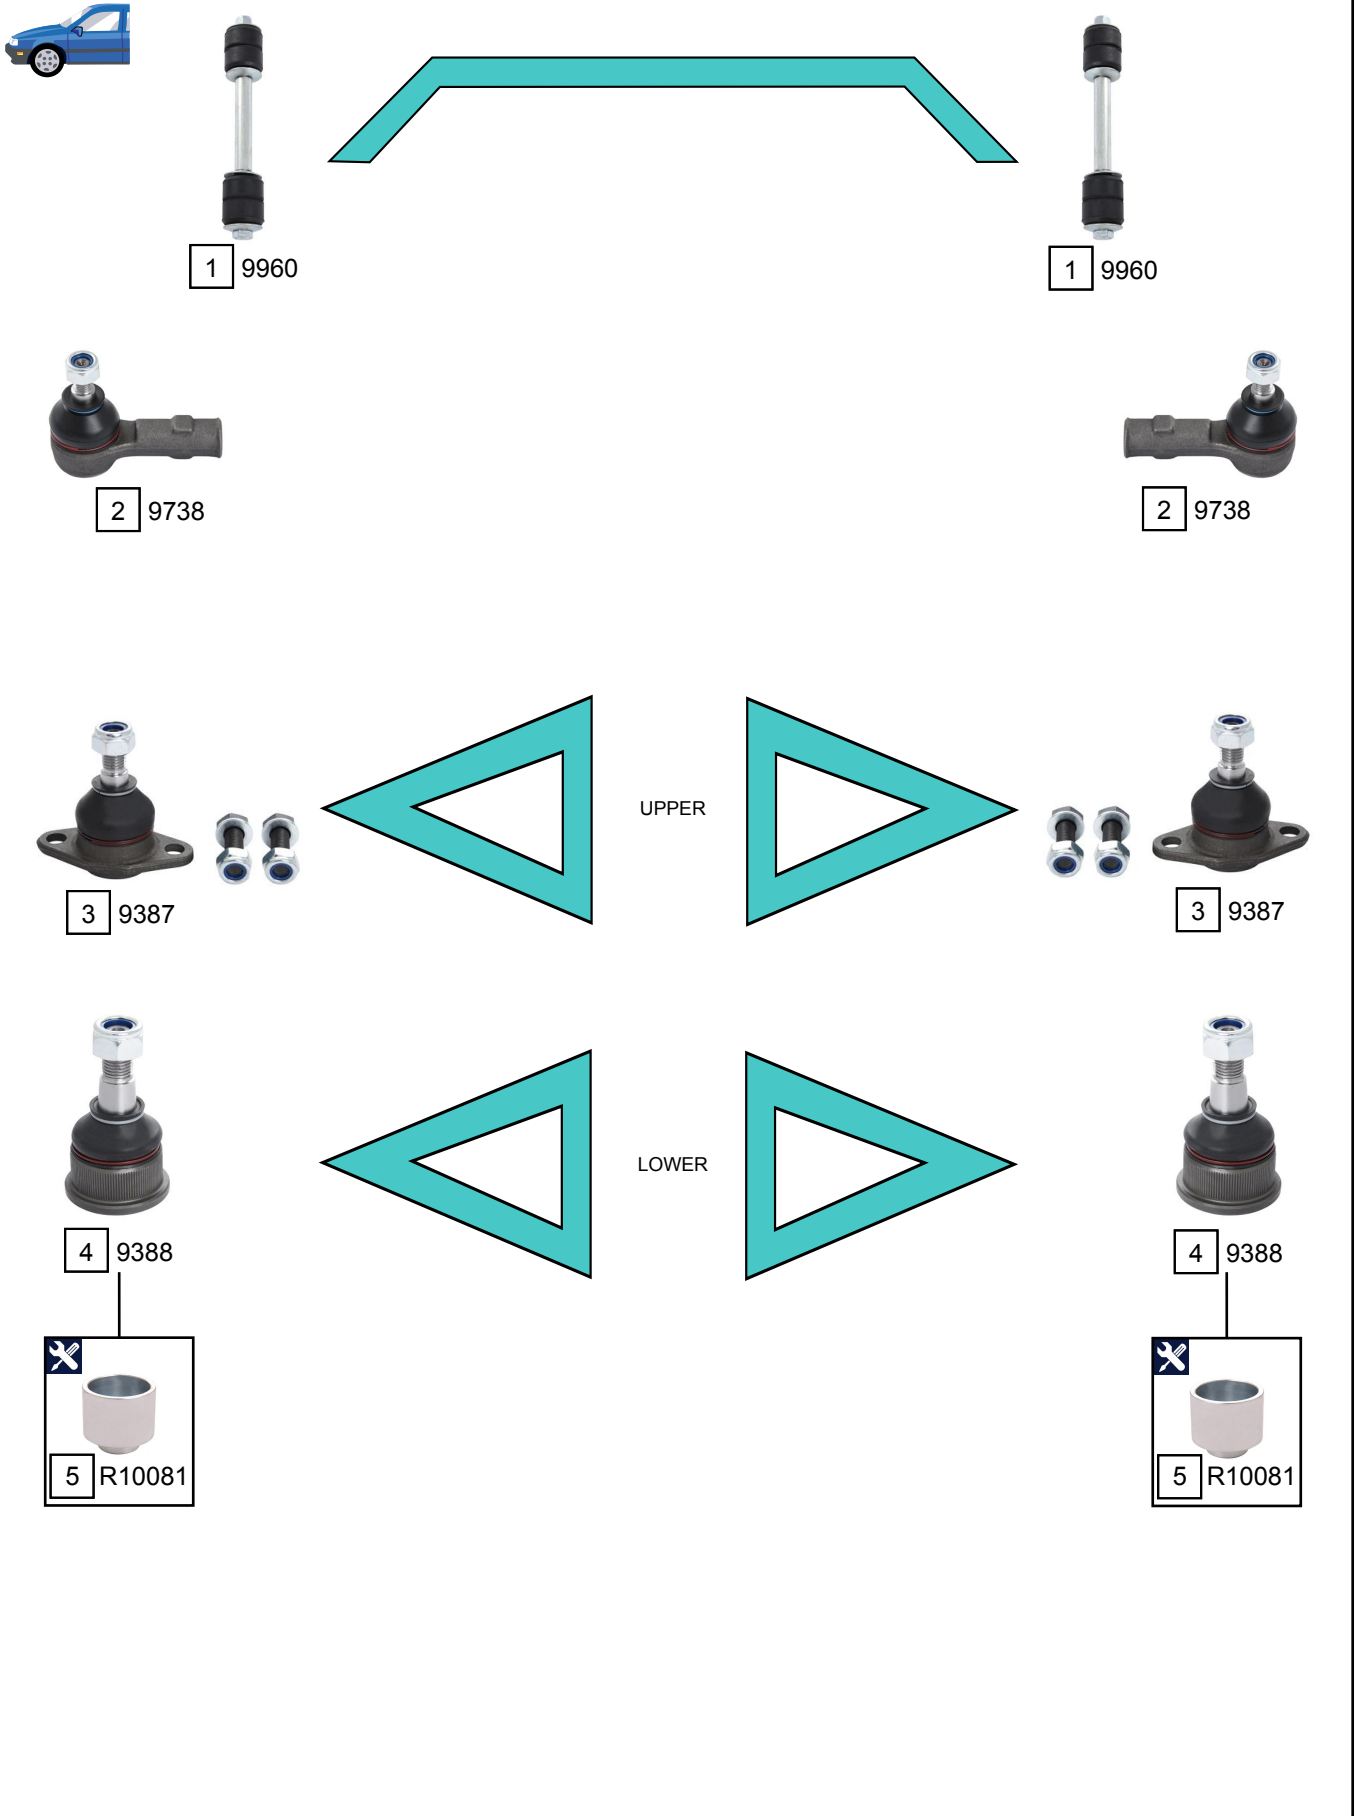

OPEL

MANTA - ASCONA

MANTA B (58_, 59_)
ASCONA B (81_, 86_, 87_, 88_)

08/1975 - 08/1988
09/1975 - 08/1981

Ref.	Sidem Ref.	Description	OE-number	Measures	Ref.	Sidem Ref.	Description	OE-number	Measures
1	9960	stabilizer link	16 03 150	L:170	4	9388	ball joint lower	3 52 819	c:16 do:43.3
2	9738	tie rod end	3 24 116	c:12.3 th:FM14x1.5R	5	R10081	mounting tool ring ø50 ø42	TOOL	di:42 do:50
3	9387	ball joint upper	3 10 815	c:13.2					