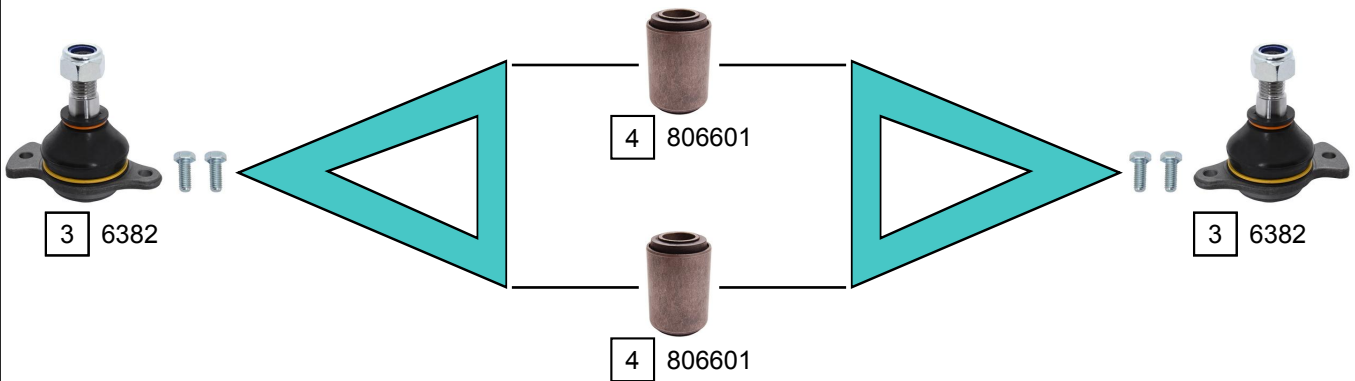

ARENA (A97)

03/1998 - 08/2001

Ref.	Sidem Ref.	Description	OE-number	Measures	Ref.	Sidem Ref.	Description	OE-number	Measures
1	7736	tie rod end	44 03 661	c:12.5 th:MM14x1.5R	3	6382	ball joint lower	44 03 641	c:17.8
2	53434 A	axial joint	Part of	th:MM12X1R L:300	4	806601	silentblock for TCA	44 03 363	di:18 do:36.1