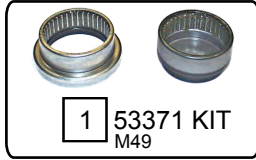

PARTNER (M49-M59)

11/1996 - 03/2008

Ref.	Sidem Ref.	Description	OE-number	Measures	Ref.	Sidem Ref.	Description	OE-number	Measures
1	53371 KIT	repair kit rear axle	5131 48 S1		3	853312	mounting axle body	5131 47	di:12.1 do:46.5
2	53000	repair kit rear axle	5131 48 S2		4	853313	mounting axle body	5152 62	di:12.5