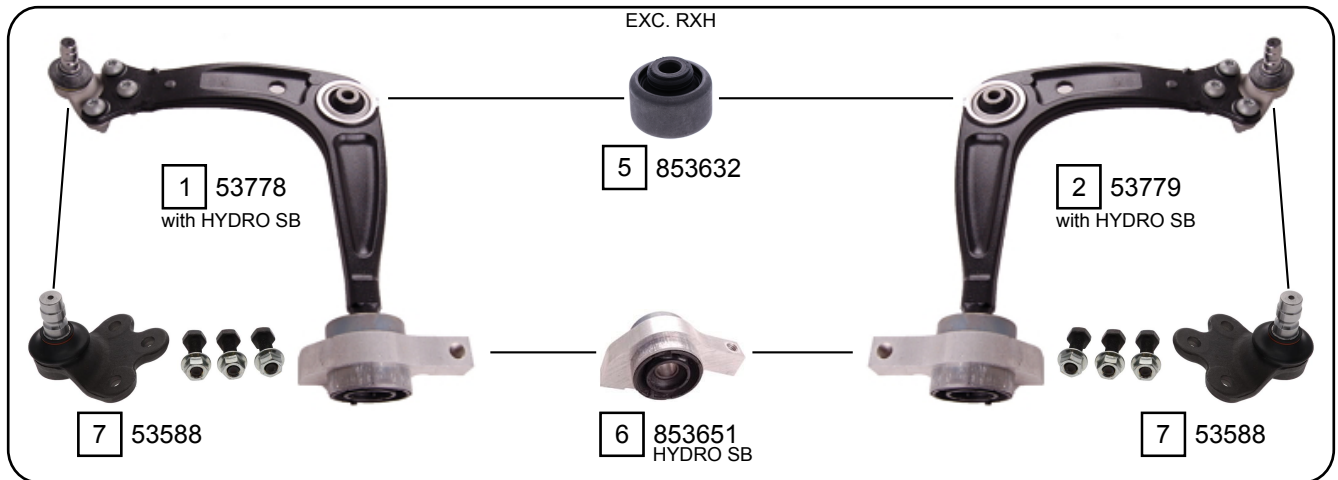

508 I

11/2010 - 12/2018

Ref.	Sidem Ref.	Description	OE-number	Measures	Ref.	Sidem Ref.	Description	OE-number	Measures
1	53778	TCA left wbj	3520 Y0	c:20	6	853651	silentblock for TCA	Part of	di:19.8 do:70.2
2	53779	TCA right wbj	3521 V1	c:20	7	53588	ball joint	3640 83	c:20
3	53870	TCA left wobj	96 775 489 80	c:15.2	8	53585	ball joint	3640 68	c:15.7
4	53871	TCA right wobj	96 775 478 80	c:15.2	9	53587	ball joint support	96 737 937 80	c:15.2
5	853632	silentblock for TCA	3523 AQ	di:14.2 do:56.2	10	53587 KIT	ball joint kit	96 737 937 80 S1	