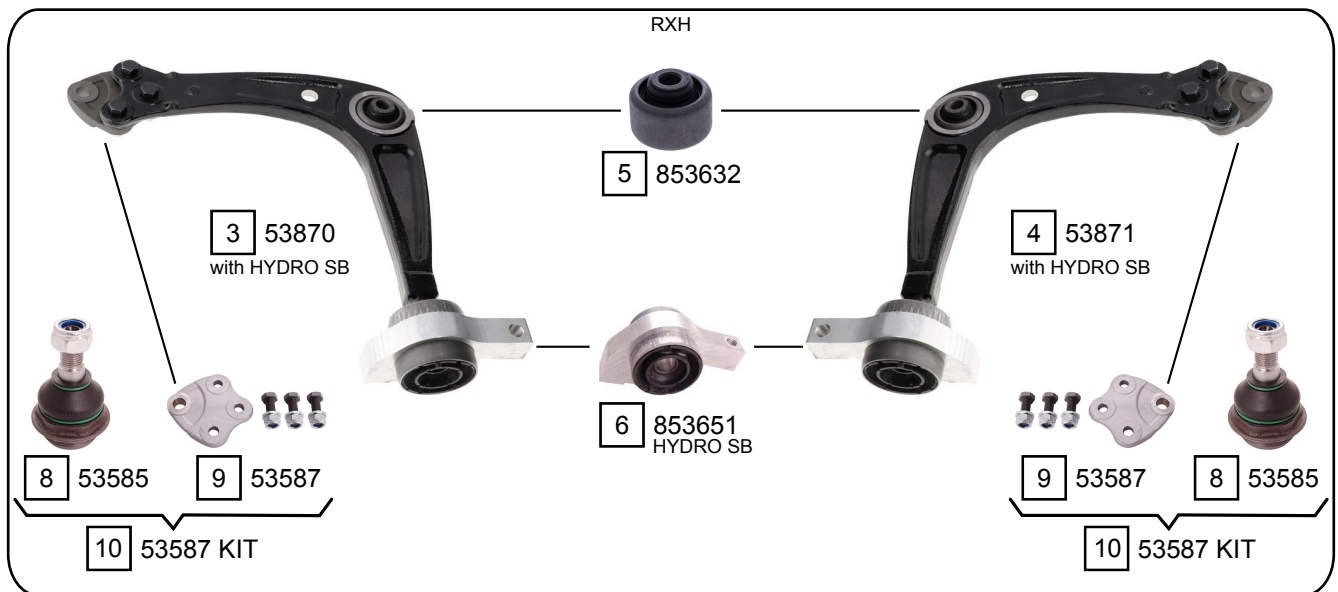

508 I

11/2010 - 12/2018

Ref.	Sidem Ref.	Description	OE-number	Measures	Ref.	Sidem Ref.	Description	OE-number	Measures
1	53778	TCA left wbj	3520 Y0	c:20	6	853651	silentblock for TCA	Part of	di:19.8 do:70.2
2	53779	TCA right wbj	3521 V1	c:20	7	53588	ball joint	3640 83	c:20
3	53870	TCA left wobj	96 775 489 80	c:15.2	8	53585	ball joint	3640 68	c:15.7
4	53871	TCA right wobj	96 775 478 80	c:15.2	9	53587	ball joint support	96 737 937 80	c:15.2
5	853632	silentblock for TCA	3523 AQ	di:14.2 do:56.2	10	53587 KIT	ball joint kit	96 737 937 80 S1	