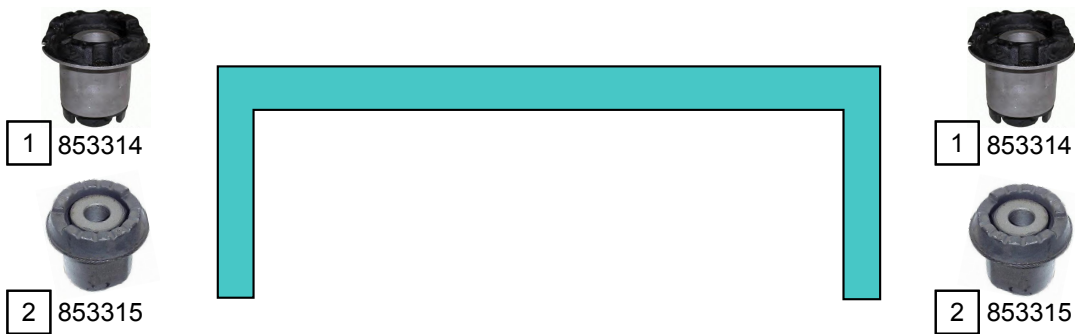

206 (2A/C)
206 CC (2D)
206 SW (2E/K)
206+ (T3E)

09/1998 - 12/2012
09/2000 - 12/2008
07/2002 - 12/2012
01/2009 - 08/2013

Ref.	Sidem Ref.	Description	OE-number	Measures	Ref.	Sidem Ref.	Description	OE-number	Measures
1	853314	mounting axle body	5131 F8	di:17 do:47.5	2	853315	mounting axle body	5131 94	di:17 do:48.5