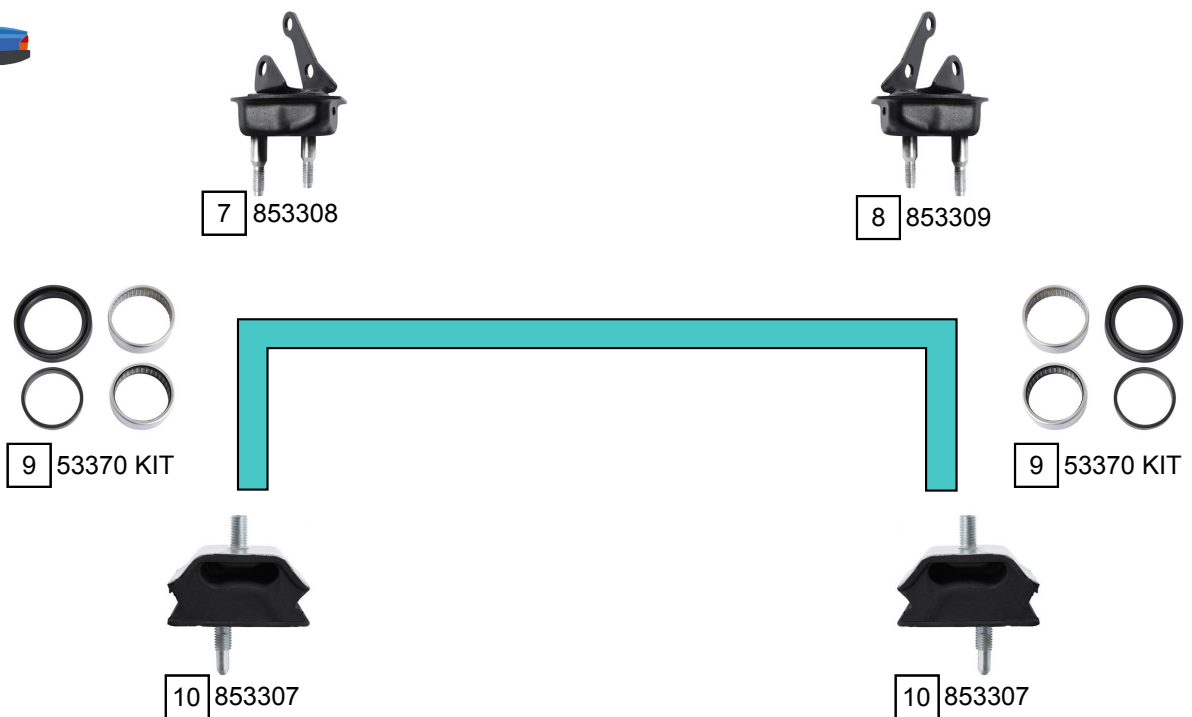

306

05/1993 - 12/2002

| Ref. | Sidem Ref. | Description | OE-number | Measures | Ref. | Sidem Ref. | Description | OE-number | Measures |
|------|------------|---------------------|-----------|---------------|------|------------|----------------------|------------|-----------------|
| 1 | 53170 | TCA left wbj | 3520 H3 | c:18 | 6 | 853617 | silentblock for TCA | 3523 75 | di:18.9 do:18.9 |
| 2 | 53171 | TCA right wbj | 3521 E3 | c:18 | 7 | 853308 | mounting axle body | 5131 69 | |
| 3 | 53682 | ball joint | 3640 48 | c:18 | 8 | 853309 | mounting axle body | 5131 70 | |
| 4 | 853616 | silentblock for TCA | Part of | di:12.2 do:33 | 9 | 53370 KIT | repair kit rear axle | 5131 45 S1 | |
| 5 | 853616 SET | silentblock kit | Part of | | 10 | 853307 | mounting axle body | 5131 71 | |