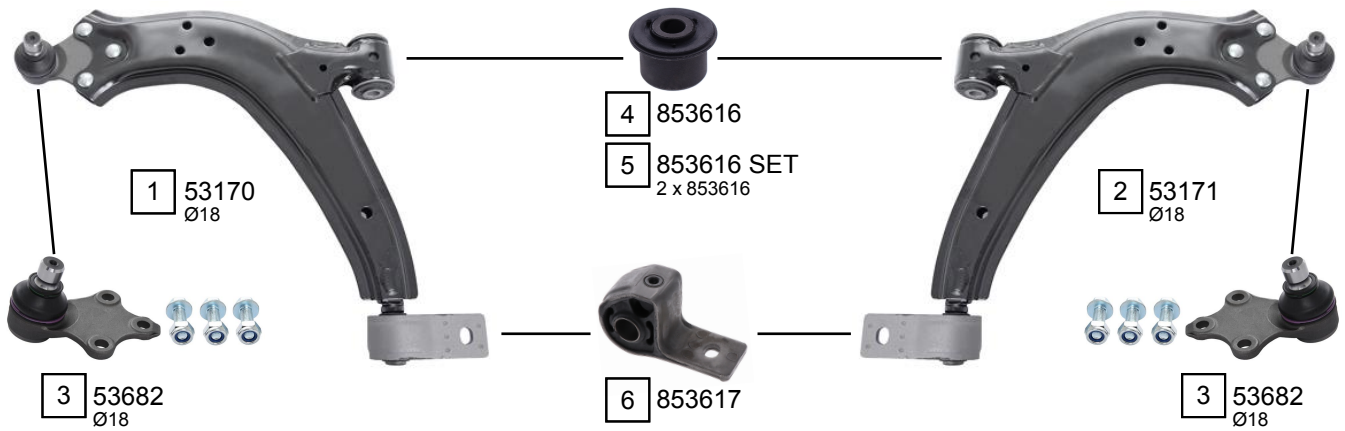

306

05/1993 - 12/2002

| Ref. | Sidem Ref. | Description | OE-number | Measures | Ref. | Sidem Ref. | Description | OE-number | Measures |
|------|------------|---------------------|-----------|---------------|------|------------|----------------------|------------|-----------------|
| 1 | 53170 | TCA left wbj | 3520 H3 | c:18 | 6 | 853617 | silentblock for TCA | 3523 75 | di:18.9 do:18.9 |
| 2 | 53171 | TCA right wbj | 3521 E3 | c:18 | 7 | 853308 | mounting axle body | 5131 69 | |
| 3 | 53682 | ball joint | 3640 48 | c:18 | 8 | 853309 | mounting axle body | 5131 70 | |
| 4 | 853616 | silentblock for TCA | Part of | di:12.2 do:33 | 9 | 53370 KIT | repair kit rear axle | 5131 45 S1 | |
| 5 | 853616 SET | silentblock kit | Part of | | 10 | 853307 | mounting axle body | 5131 71 | |