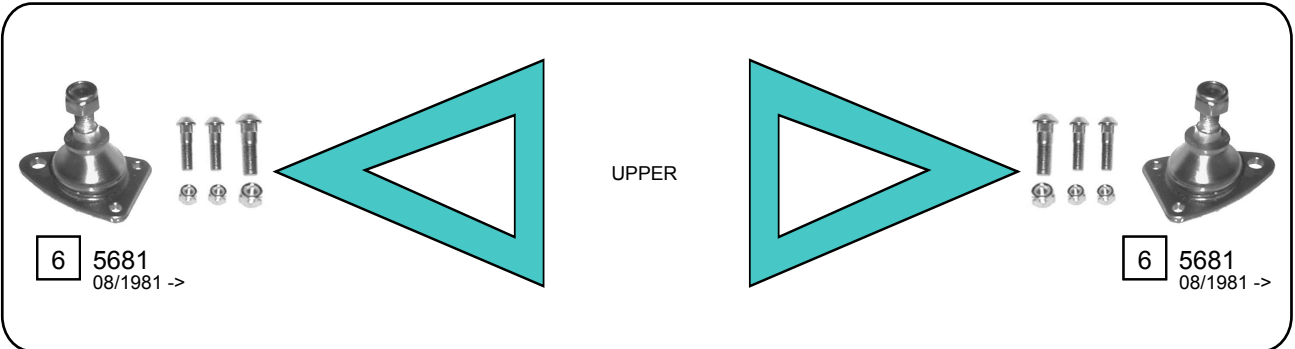

R18 (134\_)

11/1978 - 02/1986

L/TL/GTL/TS

GTS/TD/GTD/TX

Ref.	Sidem Ref.	Description	OE-number	Measures	Ref.	Sidem Ref.	Description	OE-number	Measures
1	310.036	steering rack gaiter	77 01 469 617	D:40 d:10 L:160	5	5434	axial joint	77 01 463 025	th:MM12X1R L:221
2	5338	tie rod end	77 01 460 955	c:12 th:MM14x1.5R	6	5681	ball joint upper	77 01 461 332	c:14.7
3	5339 A	axial joint	Part of	th:MM12X1R L:191	7	5680	ball joint lower	77 01 461 331	c:14.5
4	5430	tie rod end	77 01 461 141	c:11.9 th:MM14x1.5R					