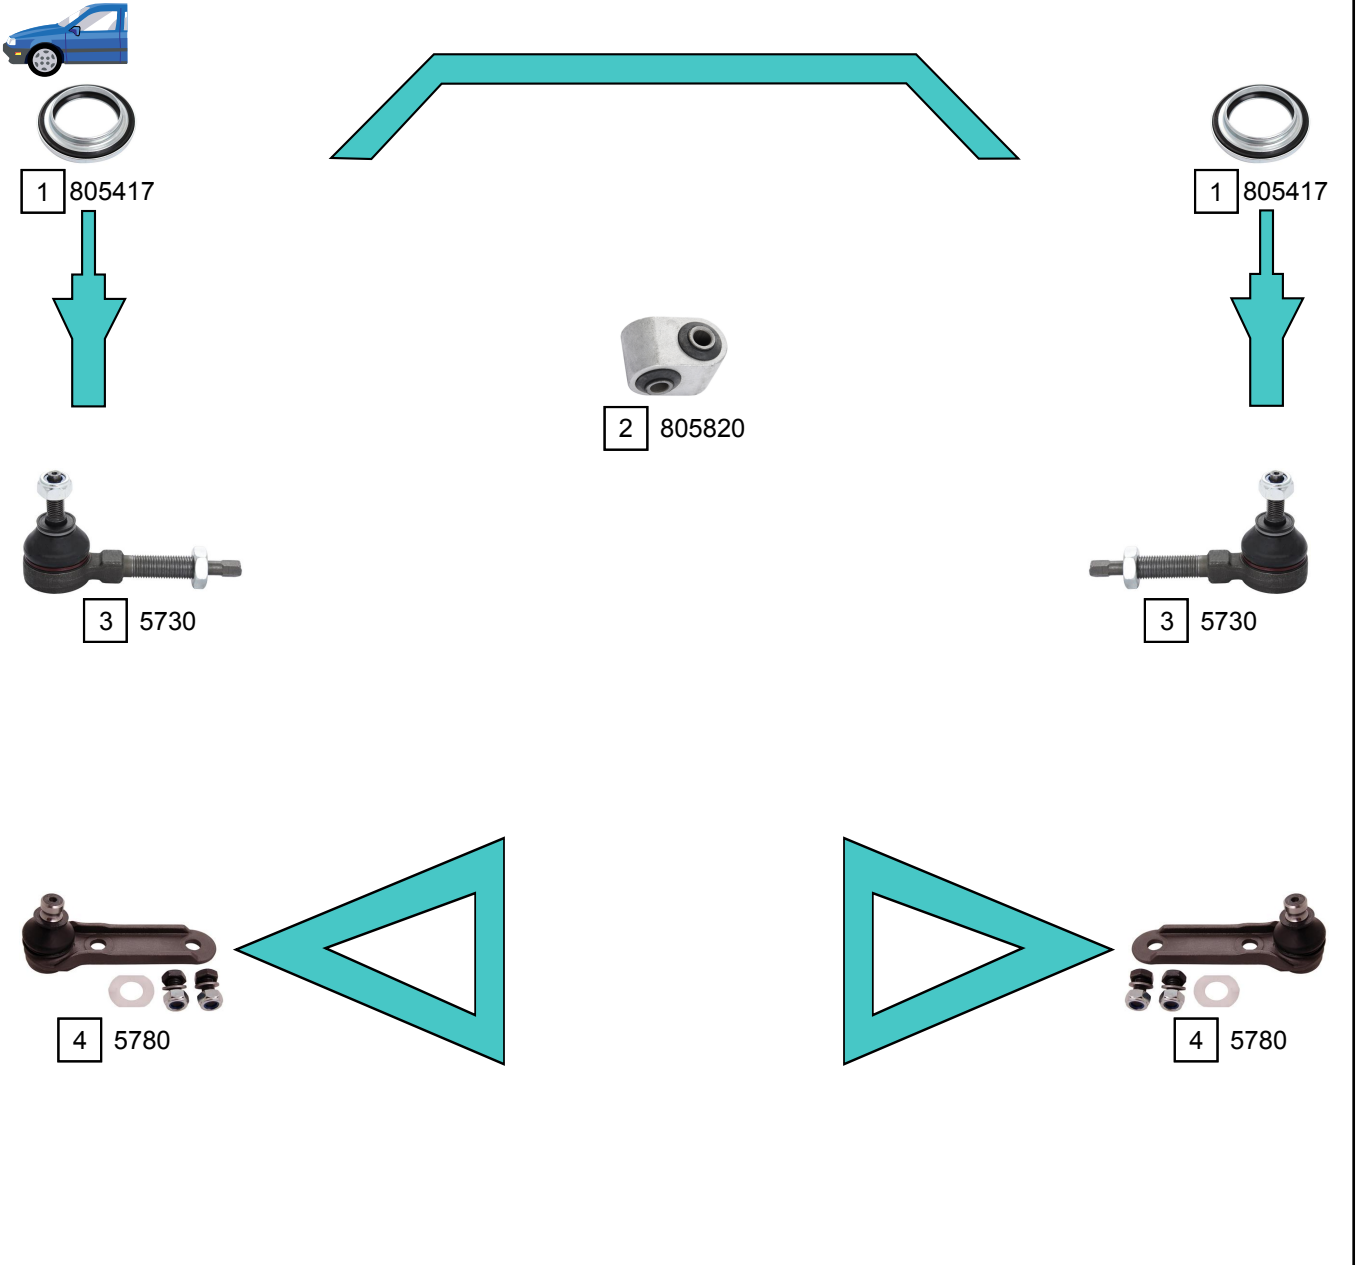

R21 (DIESEL)  
R21 NEVADA (DIESEL)

03/1986 - 08/1994

Ref.	Sidem Ref.	Description	OE-number	Measures	Ref.	Sidem Ref.	Description	OE-number	Measures
1	805417	bearing	77 00 777 654	di:62 do:99.5 L:20	4	5780	ball joint lower	77 01 464 037	c:18
2	805820	joint steering column	77 00 687 433		5	805303	mounting axle body	77 00 762 843	di:32 do:72
3	5730	tie rod end	77 01 469 230	c:11.9 th:MM14X1.5R					