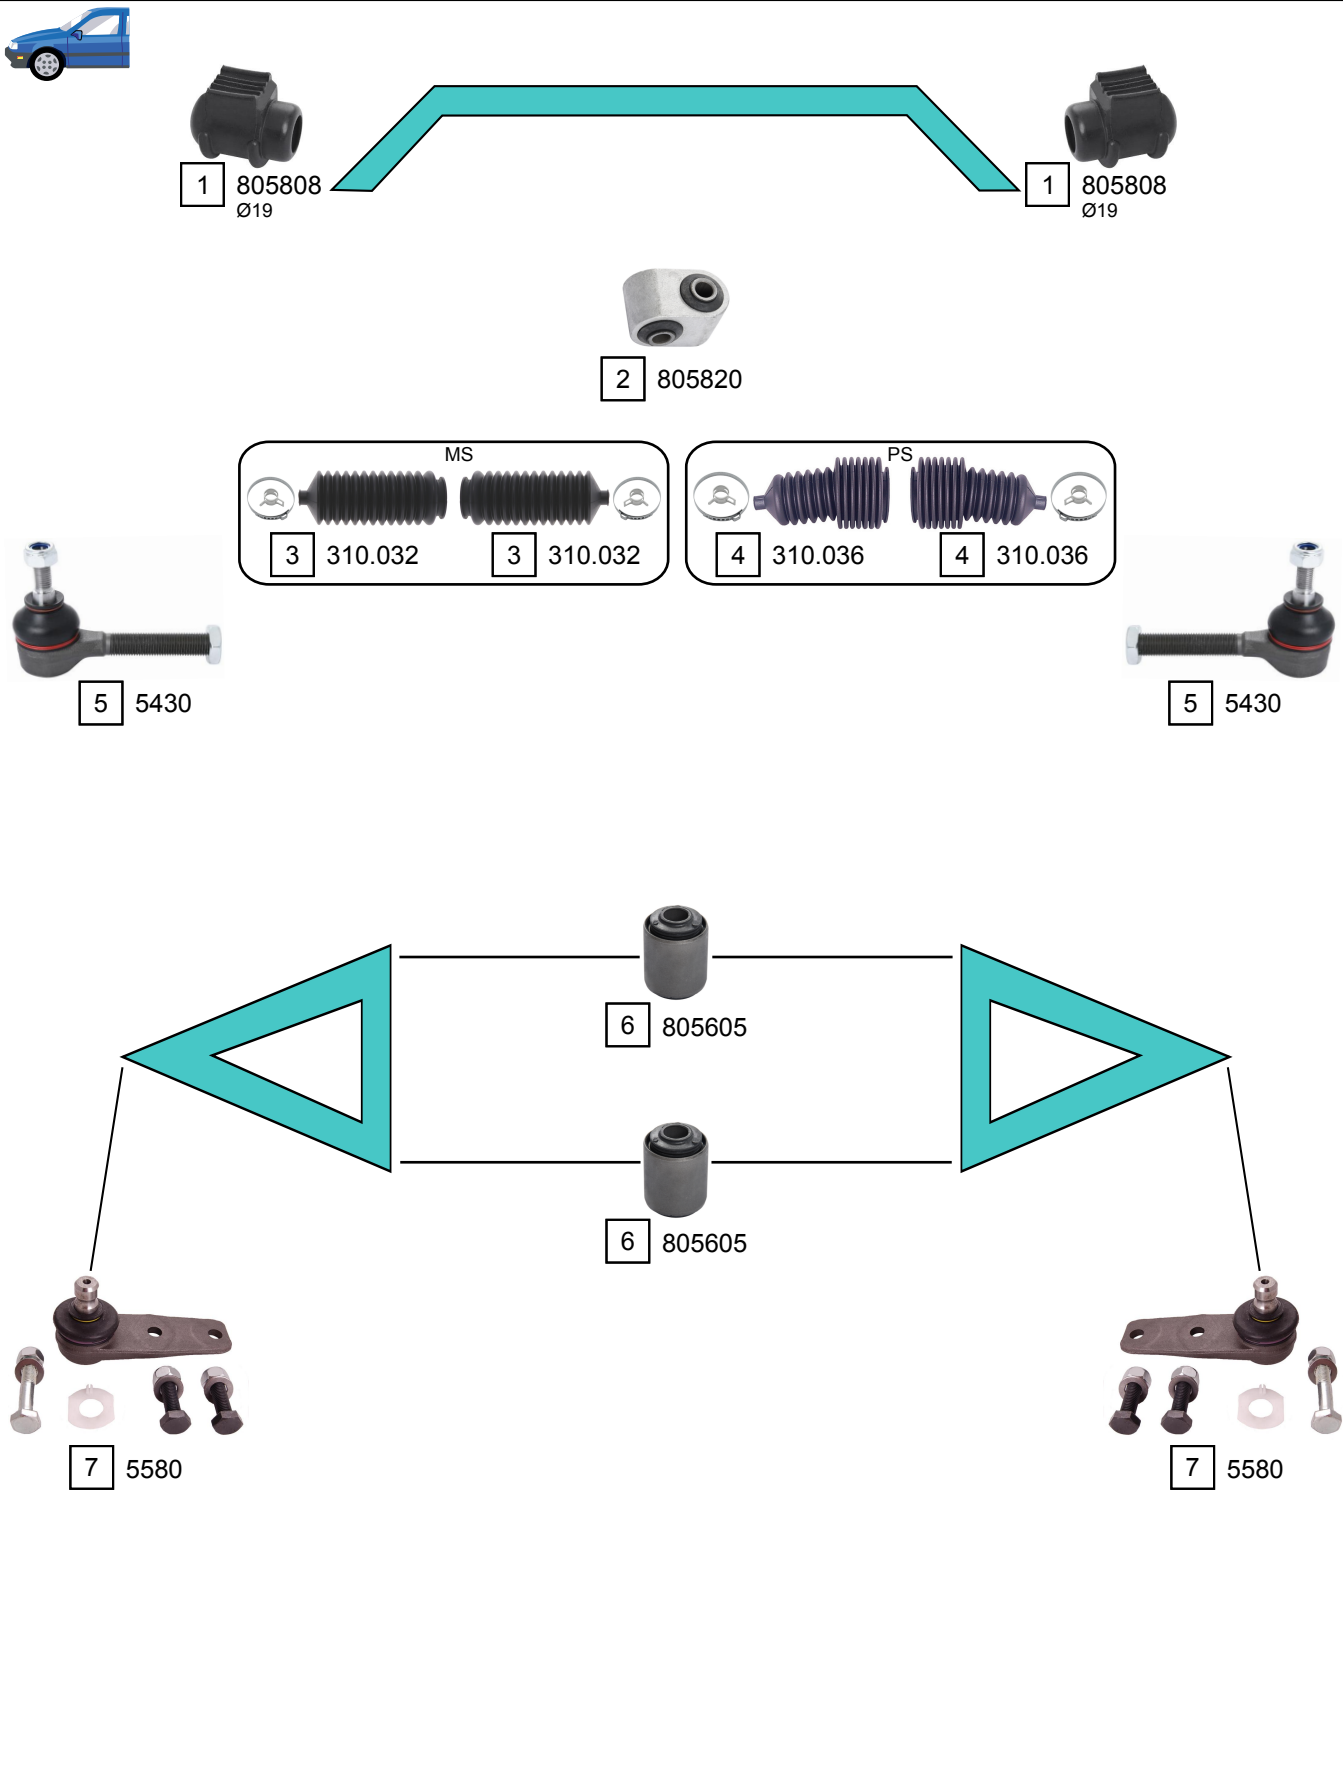

R9 (L42\_)  
R11 (B/C37\_)

09/1981 - 12/1989  
03/1983 - 07/1989

Ref.	Sidem Ref.	Description	OE-number	Measures	Ref.	Sidem Ref.	Description	OE-number	Measures
1	805808	stabilizer link	77 00 760 264	L:57	5	5430	tie rod end	77 01 461 141	c:11.9 th:MM14x1.5R
2	805820	joint steering column	77 00 687 433		6	805605	silentblock for TCA	77 04 000 681	di:12.3 do:32.1
3	310.032	steering rack gaiter	77 00 781 097	D:30 d:10 L:158	7	5580	ball joint lower	77 01 472 038	c:16
4	310.036	steering rack gaiter	77 01 469 617	D:40 d:10 L:160					