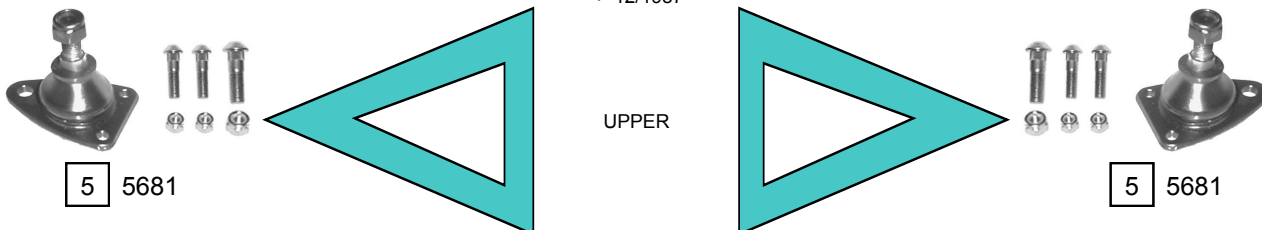

2 5430

05/1991 ->

2 5430

4 5339 A

4 5339 A

2 5430

-> 12/1987

5 5681

UPPER

5 5681

01/1988 ->

6 5485

UPPER

6 5485

LOWER

7 5680  
-> 12/1987

8 5484  
01/1988 ->

7 5680  
-> 12/1987

8 5484  
01/1988 ->

Ref.	Sidem Ref.	Description	OE-number	Measures	Ref.	Sidem Ref.	Description	OE-number	Measures
1	310.036	steering rack gaiter	77 01 469 617	D:40 d:10 L:160	5	5681	ball joint upper	77 01 461 332	c:14.7
2	5430	tie rod end	77 01 461 141	c:11.9 th:MM14x1.5R	6	5485	ball joint upper	77 01 469 228	c:14.6
3	5434	axial joint	77 01 463 025	th:MM12X1R L:221	7	5680	ball joint lower	77 01 461 331	c:14.5
4	5339 A	axial joint	Part of	th:MM12X1R L:191	8	5484	ball joint lower	77 01 465 689	c:14.5