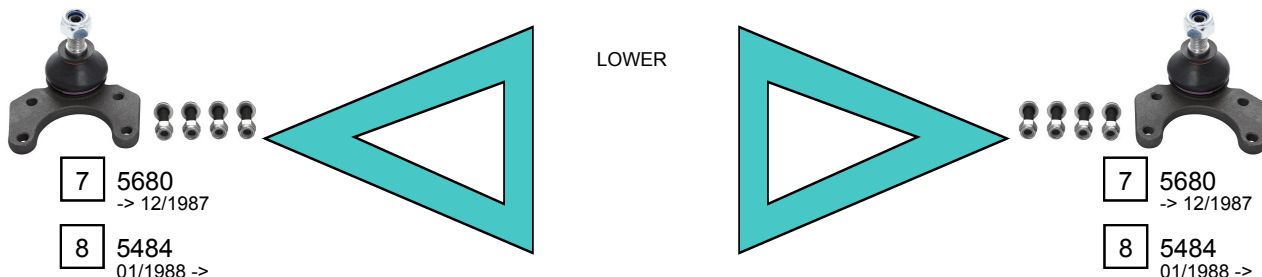

2 5430

05/1991 ->

2 5430

4 5339 A

4 5339 A

2 5430

-> 12/1987

5 5681

UPPER

5 5681

01/1988 ->

6 5485

UPPER

6 5485

LOWER

7 5680  
-> 12/1987

8 5484  
01/1988 ->

7 5680  
-> 12/1987

8 5484  
01/1988 ->

Ref.	Sidem Ref.	Description	OE-number	Measures	Ref.	Sidem Ref.	Description	OE-number	Measures
1	310.036	steering rack gaiter	77 01 469 617	D:40 d:10 L:160	5	5681	ball joint upper	77 01 461 332	c:14.7
2	5430	tie rod end	77 01 461 141	c:11.9 th:MM14x1.5R	6	5485	ball joint upper	77 01 469 228	c:14.6
3	5434	axial joint	77 01 463 025	th:MM12X1R L:221	7	5680	ball joint lower	77 01 461 331	c:14.5
4	5339 A	axial joint	Part of	th:MM12X1R L:191	8	5484	ball joint lower	77 01 465 689	c:14.5