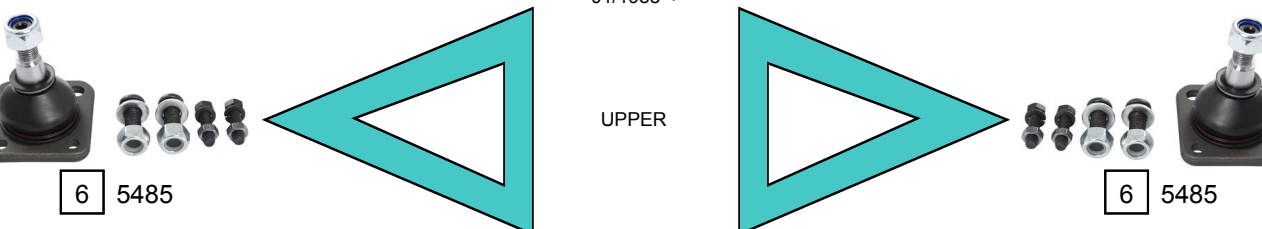

2 5430

05/1991 ->

2 5430

4 5339 A

4 5339 A

2 5430

-> 12/1987

5 5681

UPPER

5 5681

01/1988 ->

6 5485

UPPER

6 5485

LOWER

7 5680  
-> 12/1987

8 5484  
01/1988 ->

7 5680  
-> 12/1987

8 5484  
01/1988 ->

Ref.	Sidem Ref.	Description	OE-number	Measures	Ref.	Sidem Ref.	Description	OE-number	Measures
1	310.036	steering rack gaiter	77 01 469 617	D:40 d:10 L:160	5	5681	ball joint upper	77 01 461 332	c:14.7
2	5430	tie rod end	77 01 461 141	c:11.9 th:MM14x1.5R	6	5485	ball joint upper	77 01 469 228	c:14.6
3	5434	axial joint	77 01 463 025	th:MM12X1R L:221	7	5680	ball joint lower	77 01 461 331	c:14.5
4	5339 A	axial joint	Part of	th:MM12X1R L:191	8	5484	ball joint lower	77 01 465 689	c:14.5