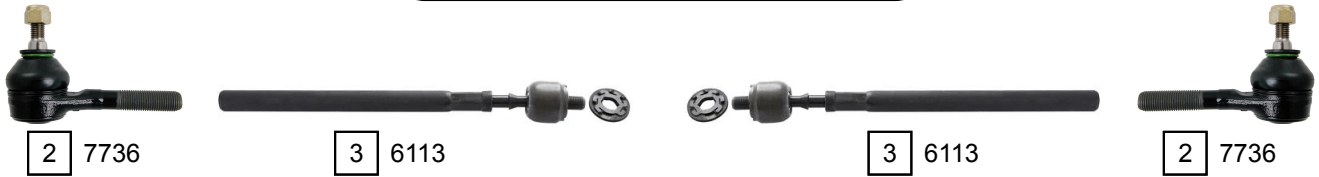

TRAFIC I

03/1980 - 03/2001

Ref.	Sidem Ref.	Description	OE-number	Measures	Ref.	Sidem Ref.	Description	OE-number	Measures
1	310.036	steering rack gaiter	77 01 469 617	D:40 d:10 L:160	4	6382	ball joint lower	77 01 461 667	c:17.8
2	7736	tie rod end	77 01 461 770	c:12.5 th:MM14x1.5R	5	806601	silentblock for TCA	77 01 349 064	di:18 do:36.1
3	6113	axial joint	Part of	th:MM12x1R L:290					