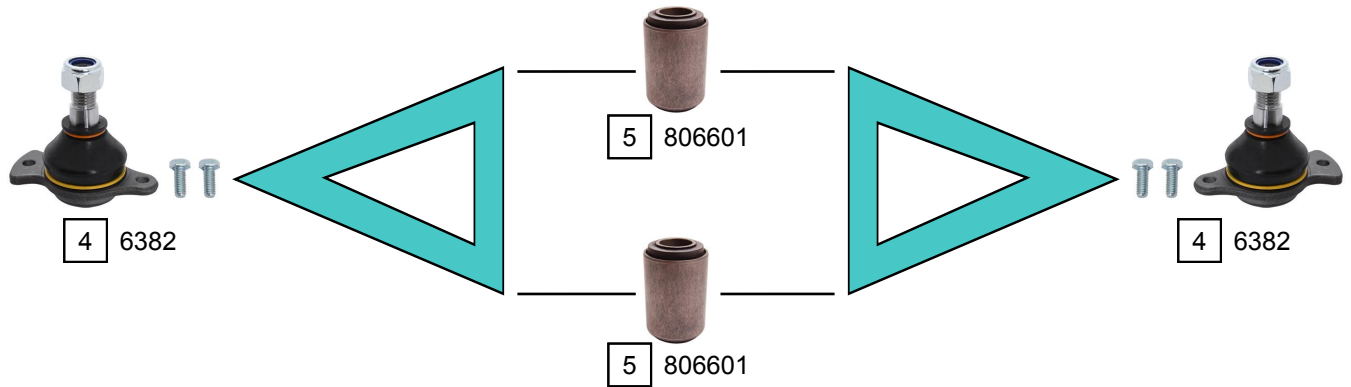

TRAFIC I

03/1980 - 03/2001

Ref.	Sidem Ref.	Description	OE-number	Measures	Ref.	Sidem Ref.	Description	OE-number	Measures
1	310.036	steering rack gaiter	77 01 469 617	D:40 d:10 L:160	4	6382	ball joint lower	77 01 461 667	c:17.8
2	7736	tie rod end	77 01 461 770	c:12.5 th:MM14x1.5R	5	806601	silentblock for TCA	77 01 349 064	di:18 do:36.1
3	6113	axial joint	Part of	th:MM12x1R L:290					