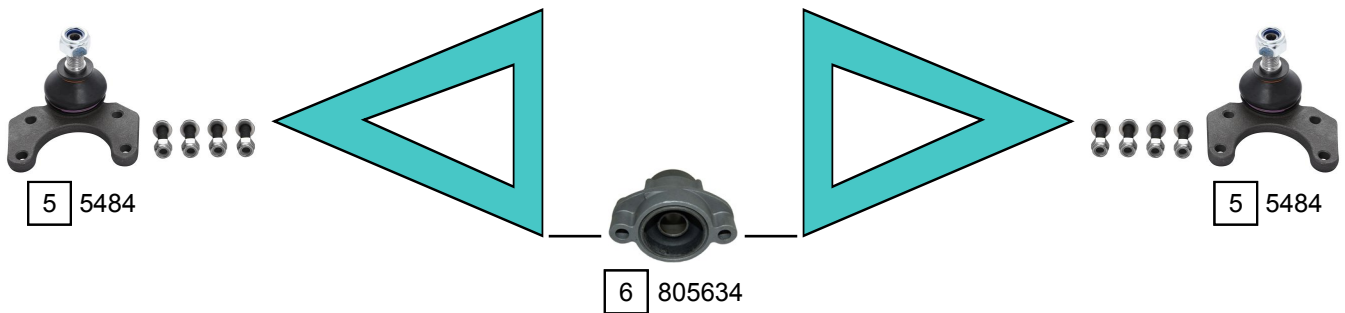

ESPACE II (J/S63\_)

01/1991 - 12/1996

Ref.	Sidem Ref.	Description	OE-number	Measures	Ref.	Sidem Ref.	Description	OE-number	Measures
1	310.036	steering rack gaiter	77 01 469 617	D:40 d:10 L:160	4	5485	ball joint upper	77 01 469 228	c:14.6
2	5430	tie rod end	77 01 461 141	c:11.9 th:MM14x1.5R	5	5484	ball joint lower	77 01 465 689	c:14.5
3	5339 A	axial joint	Part of	th:MM12X1R L:191	6	805634	silentblock for TCA	77 00 781 441	di:22.5 do:55