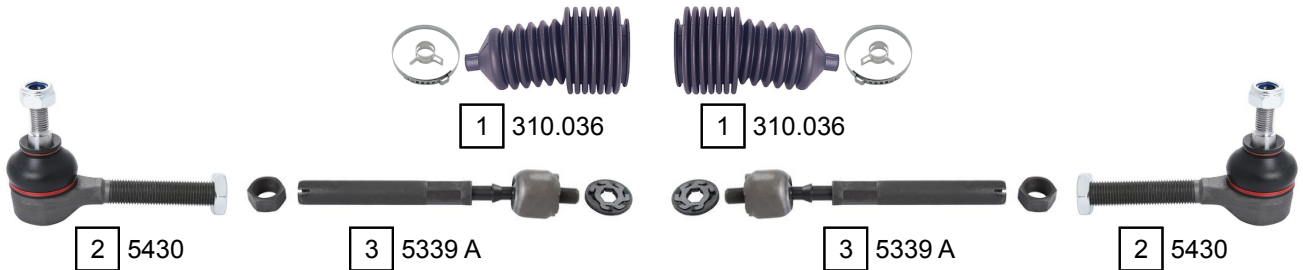

ESPACE II (J/S63\_)

01/1991 - 12/1996

Ref.	Sidem Ref.	Description	OE-number	Measures	Ref.	Sidem Ref.	Description	OE-number	Measures
1	310.036	steering rack gaiter	77 01 469 617	D:40 d:10 L:160	4	5485	ball joint upper	77 01 469 228	c:14.6
2	5430	tie rod end	77 01 461 141	c:11.9 th:MM14x1.5R	5	5484	ball joint lower	77 01 465 689	c:14.5
3	5339 A	axial joint	Part of	th:MM12X1R L:191	6	805634	silentblock for TCA	77 00 781 441	di:22.5 do:55