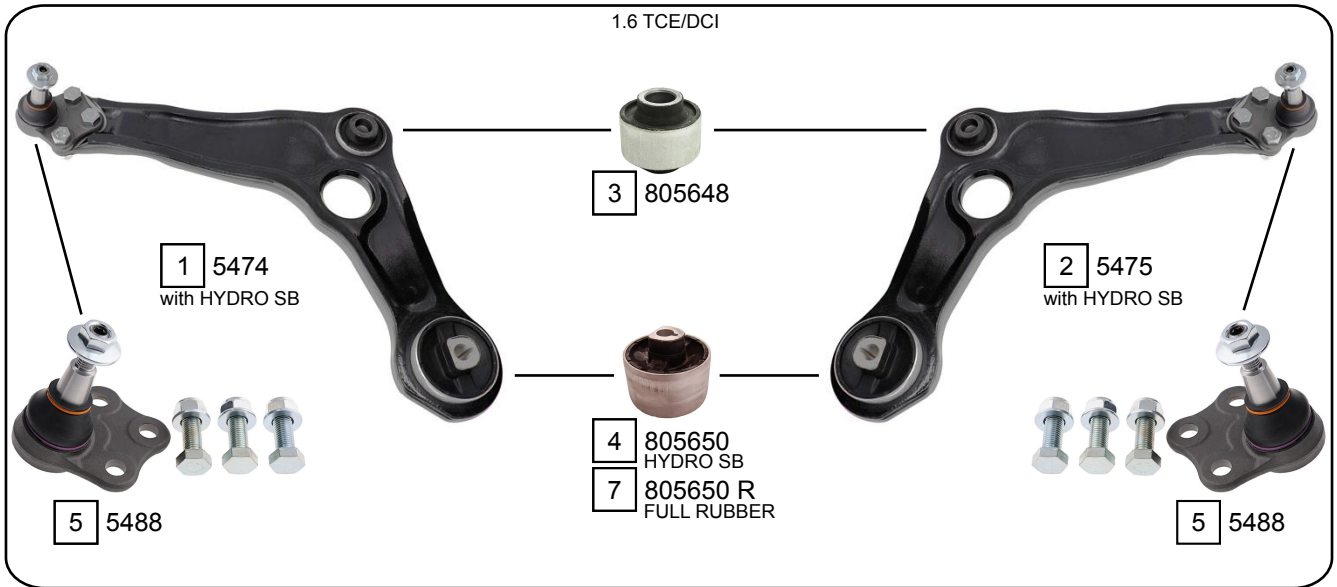

RENAULT MEGANE

MEGANE IV (B9A/M_)
MEGANE IV GRANDTOUR (K9A/M_)
MEGANE IV SALOON

11/2015 ->
04/2016 ->
10/2016 ->

Ref.	Sidem Ref.	Description	OE-number	Measures	Ref.	Sidem Ref.	Description	OE-number	Measures
1	5474	TCA left wbj	54 50 565 60R	c:15.8	5	5488	ball joint	Part of	c:15.8
2	5475	TCA right wbj	54 50 417 75R	c:15.8	6	805317	mounting axle body	55 04 475 17R	do:69.5
3	805648	silentblock for TCA	Part of	di:18.5 do:55	7	805650 R	silentblock for TCA	Part of	di:14.5 do:76
4	805650	silentblock for TCA	Part of	di:14.5 do:76					