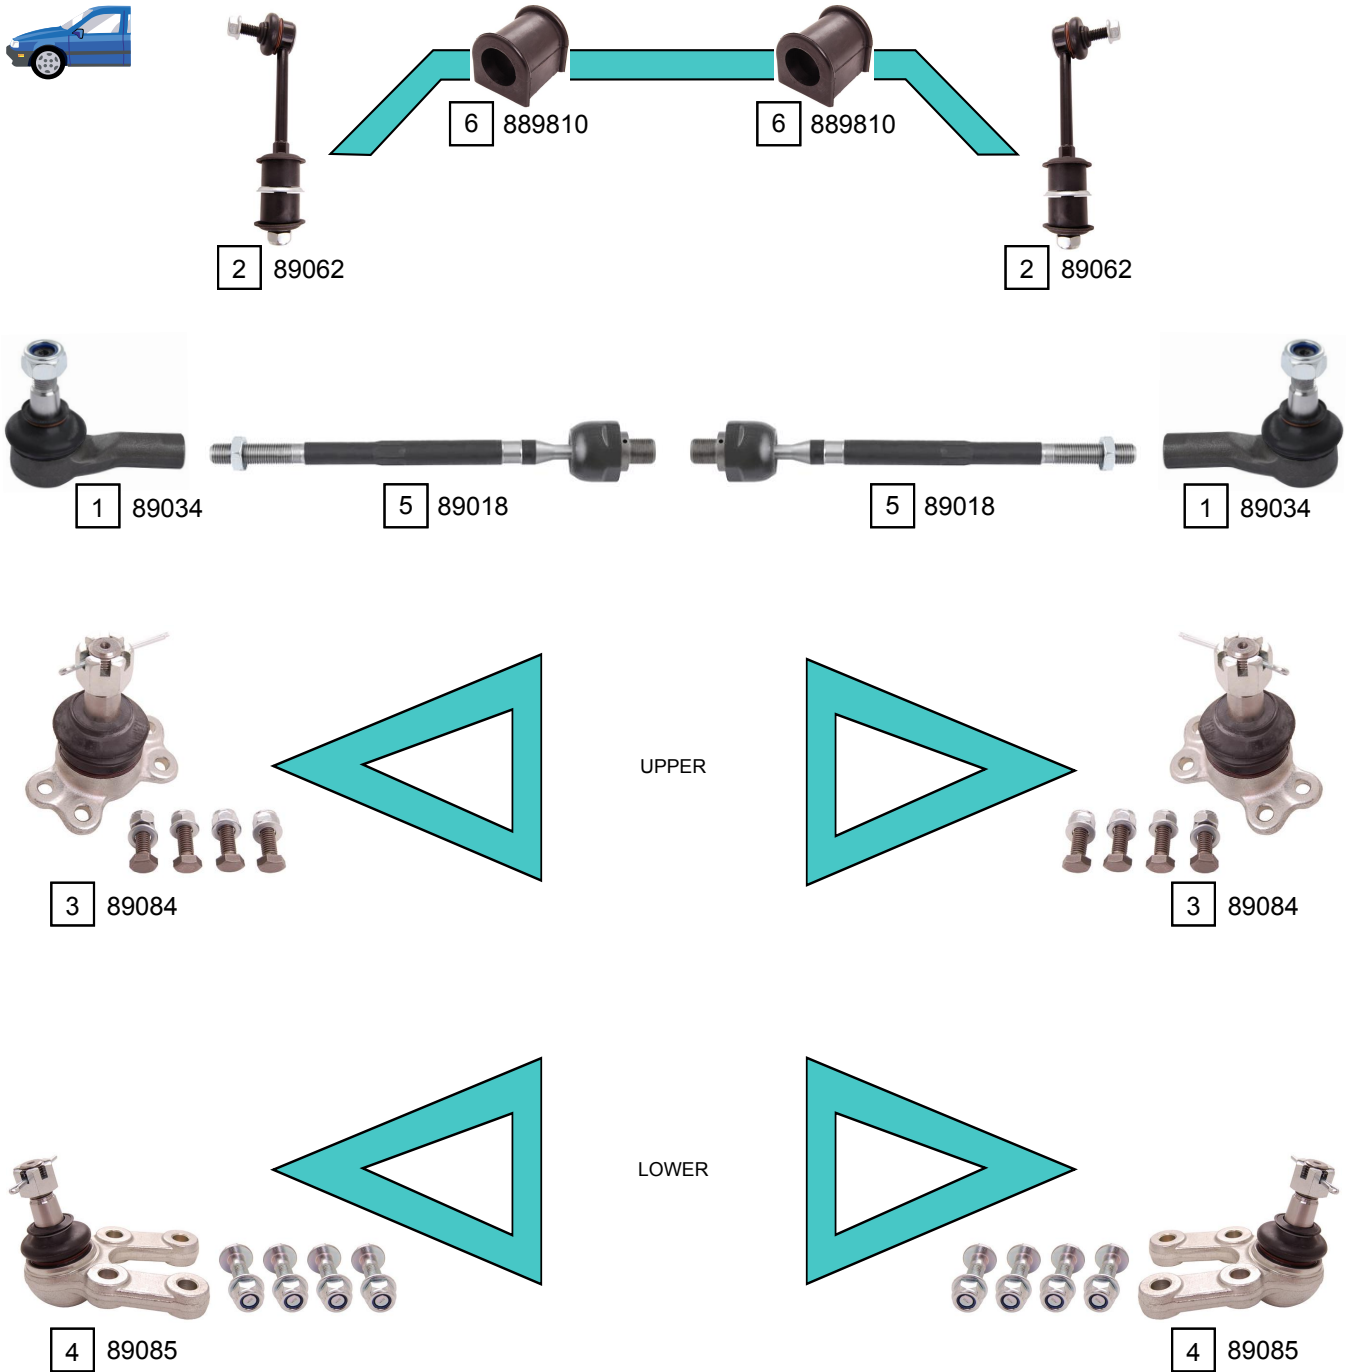

KORANDO (KJ)

01/1999 - 11/2006

Ref.	Sidem Ref.	Description	OE-number	Measures	Ref.	Sidem Ref.	Description	OE-number	Measures
1	89034	tie rod end	4666005502	c:16 th:FM14x1.5R	4	89085	ball joint	4450505001	c:17.6
2	89062	stabilizer link	4475005001	L:173	5	89018	axial joint	Part of	th:MM17X1R L:274
3	89084	ball joint	4443003011	c:17.6	6	889810	stabilizer mounting	6313230385	di:30