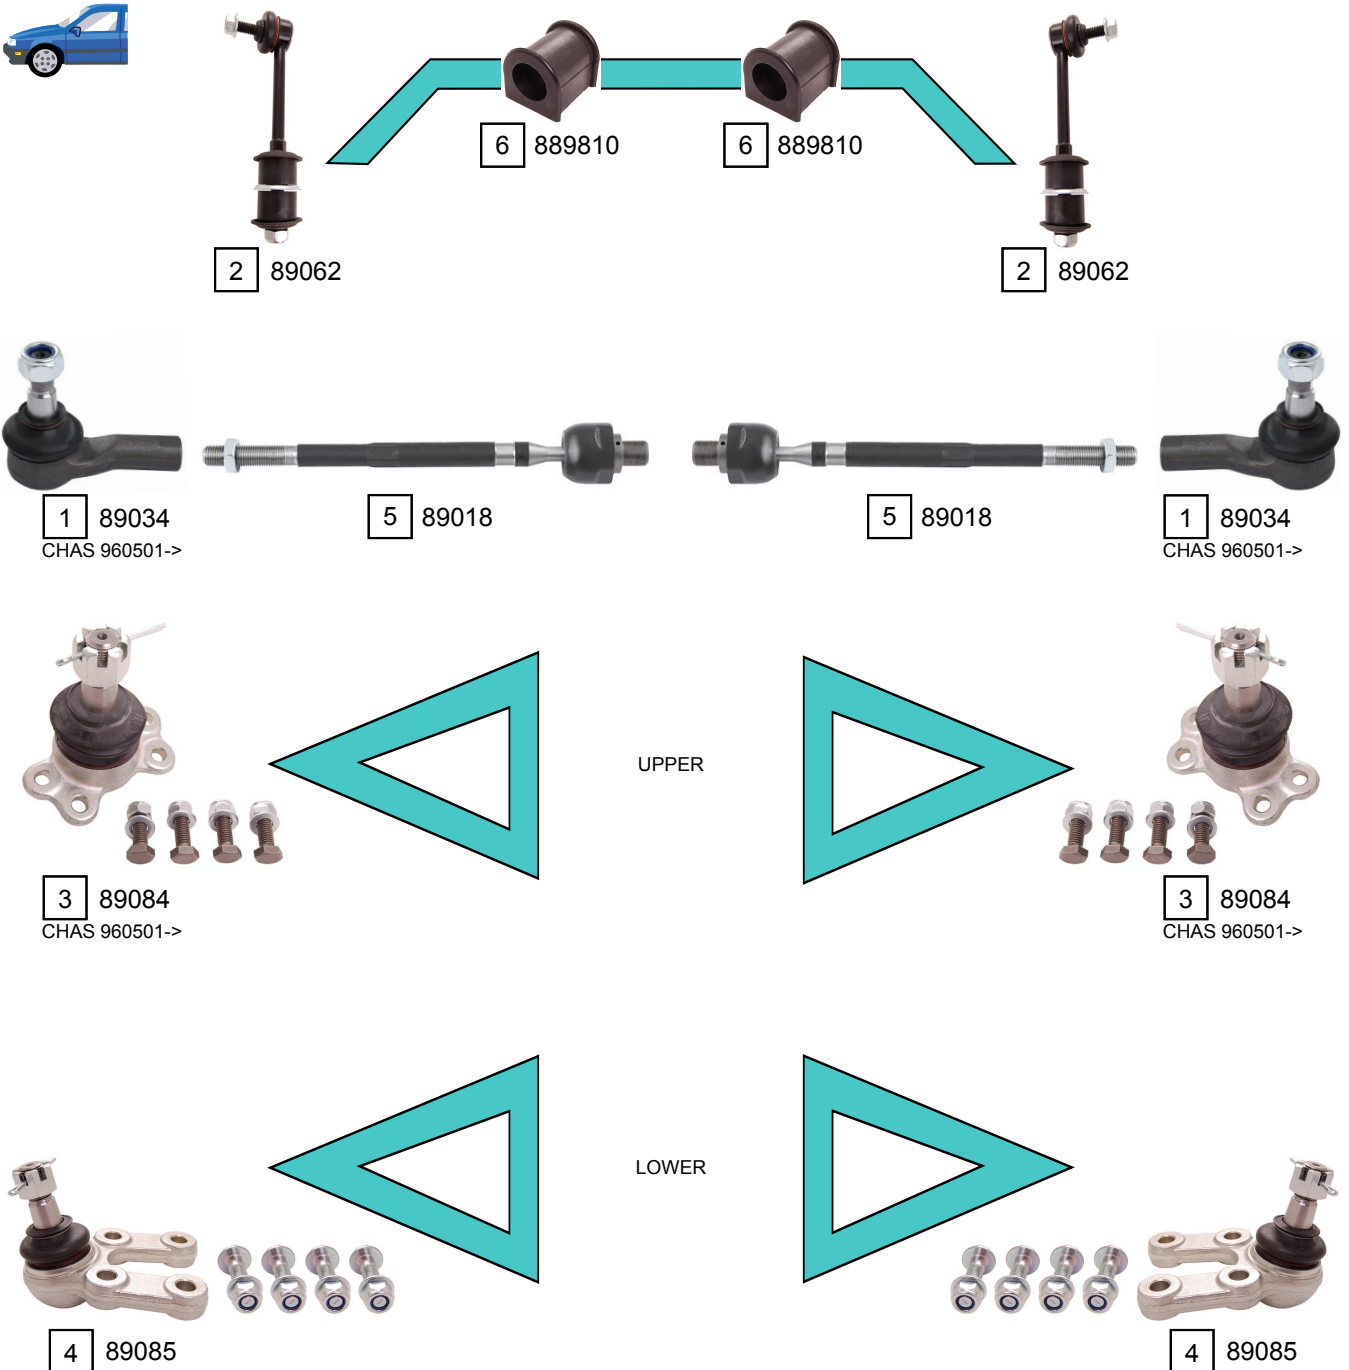

MUSSO (FJ)

01/1999 - 09/2007

Ref.	Sidem Ref.	Description	OE-number	Measures	Ref.	Sidem Ref.	Description	OE-number	Measures
1	89034	tie rod end	4666005502	c:16 th:FM14x1.5R	4	89085	ball joint	4450505001	c:17.6
2	89062	stabilizer link	4475005001	L:173	5	89018	axial joint	Part of	th:MM17X1R L:274
3	89084	ball joint	4443003011	c:17.6	6	889810	stabilizer mounting	6313230385	di:30