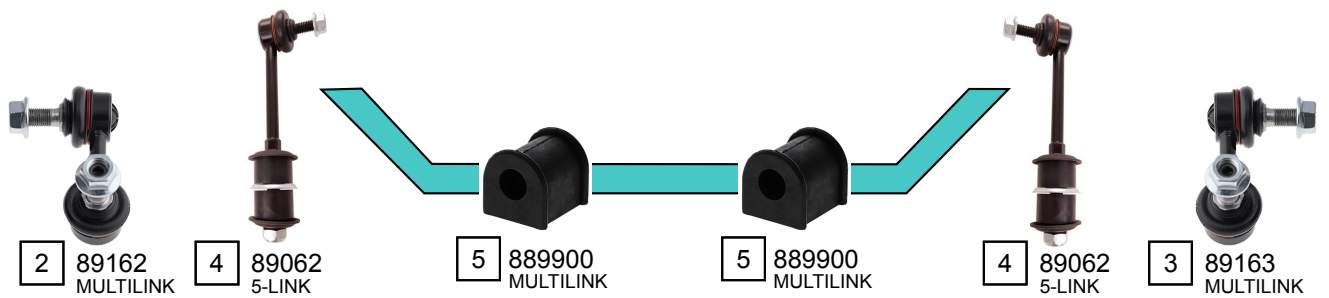

KYRON

05/2005 ->

Ref.	Sidem Ref.	Description	OE-number	Measures	Ref.	Sidem Ref.	Description	OE-number	Measures
1	89088	ball joint	4454109005	c:17.4	4	89062	stabilizer link	4475005001	L:173
2	89162	stabilizer link left	4575009001	L:72	5	889900	stabilizer mounting	4571206000	di:19.5
3	89163	stabilizer link right	4575109001	L:72					