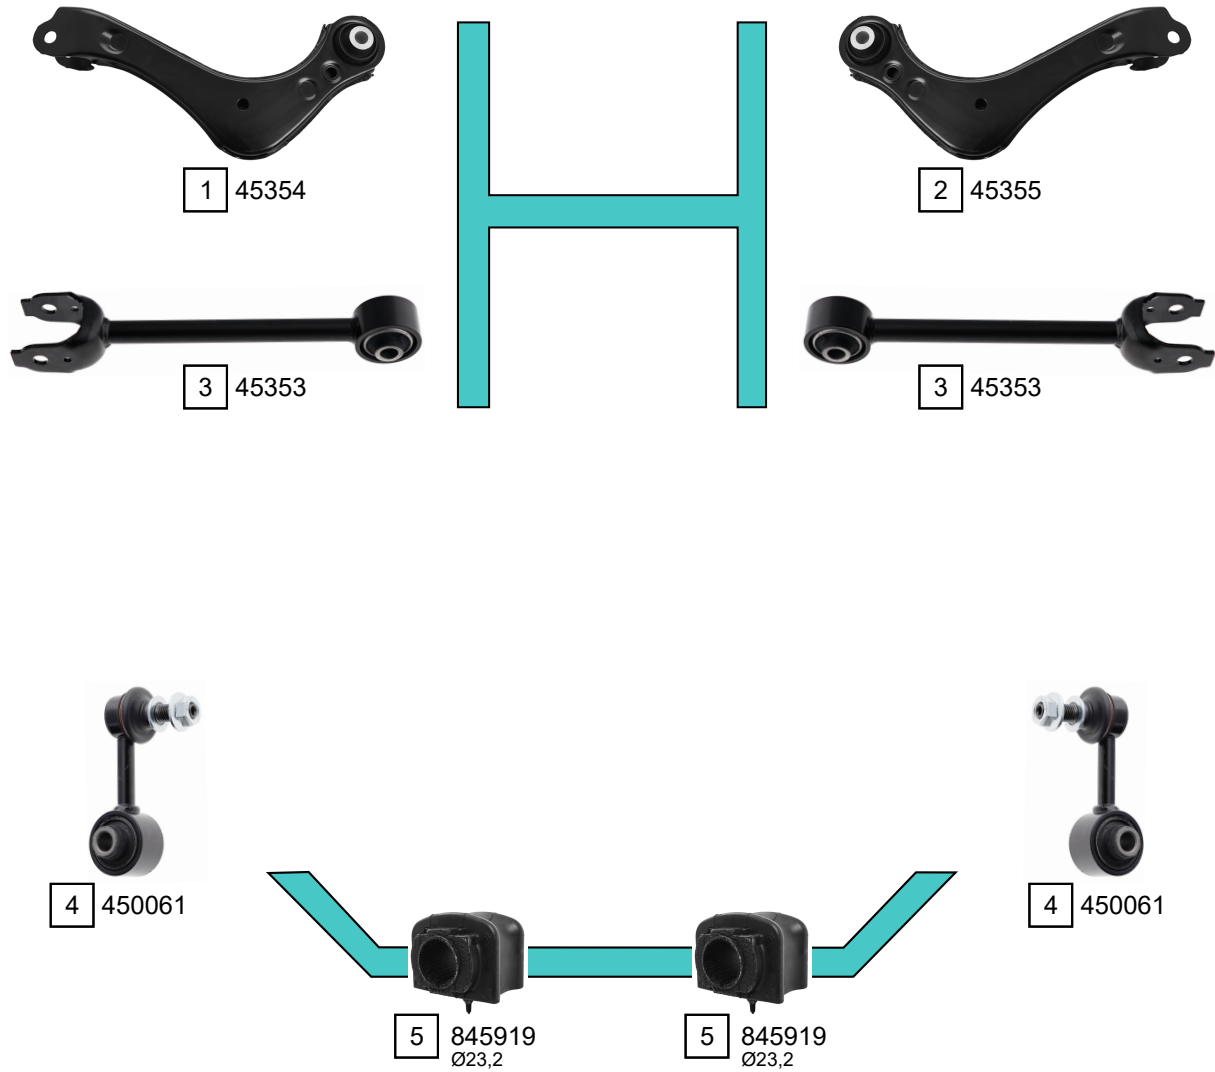

ACROSS (_A5Z_)

06/2020 ->

Ref.	Sidem Ref.	Description	OE-number	Measures	Ref.	Sidem Ref.	Description	OE-number	Measures
1	45354	track rod	T4879 04203 000	L:294	4	450061	stabiliser link	T4883 04203 000	L:85
2	45355	track rod	T4877 04205 000	L:294	5	845919	stabiliser mounting	T4881 84204 000	di:22.6
3	45353	track rod	T4871 04205 000	L:285					