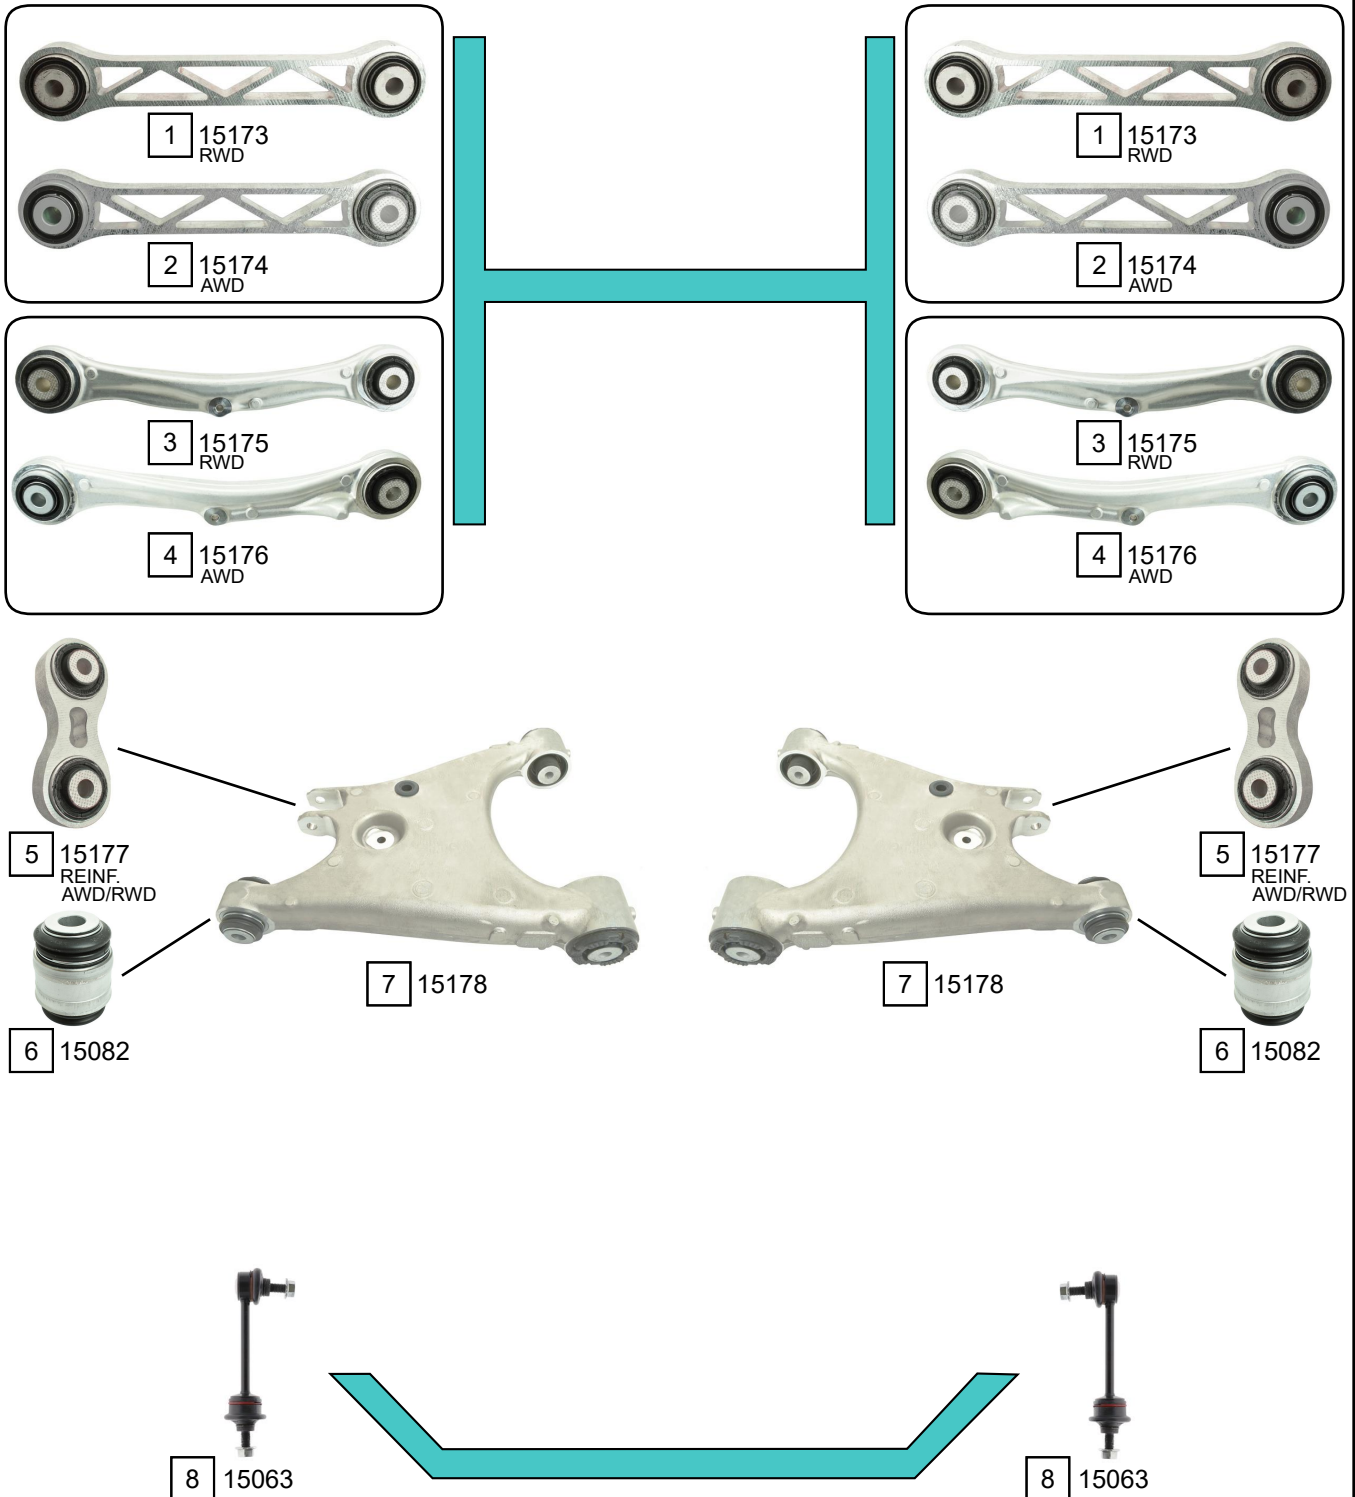

MODEL S (5YJS)

09/2012 - 01/2021

Ref.	Sidem Ref.	Description	OE-number	Measures	Ref.	Sidem Ref.	Description	OE-number	Measures
1	15173	track rod	6006840 00 B	L:225	5	15177	track rod	1021422 00 B	L:85
2	15174	track rod	1043964 00 C	L:225	6	15178	TCA	1021416 00 D	
3	15175	track rod	1027421 00 E	L:283	7	15082	ball joint	Part of	di:14.2 do:47
4	15176	track rod	1027426 00 C	L:283	8	15063	stabiliser link	6007100 00 A	L:148