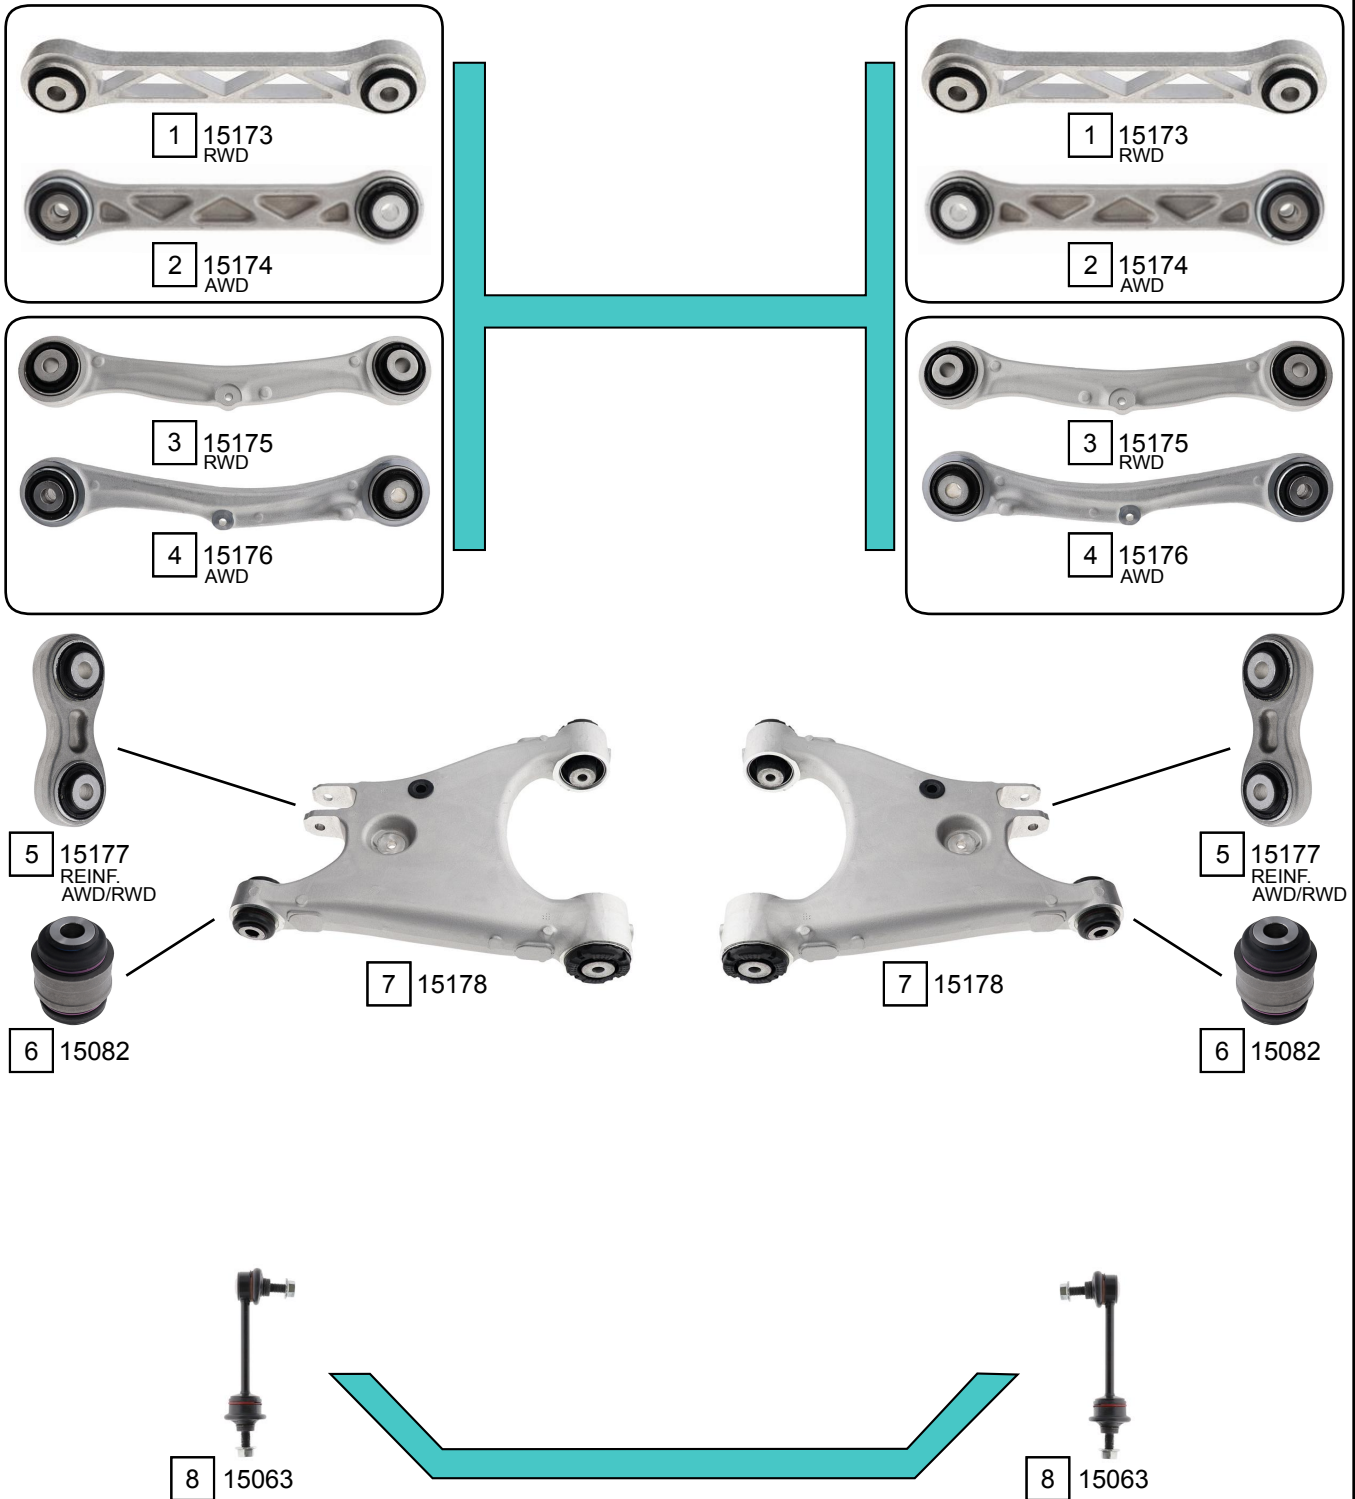

MODEL S (5YJS)

09/2012 - 01/2021

Ref.	Sidem Ref.	Description	OE-number	Measures	Ref.	Sidem Ref.	Description	OE-number	Measures
1	15173	track rod	6006840 00 B	L:225	5	15177	track rod	1021422 00 B	L:85
2	15174	track rod	1043964 00 C	L:225	6	15178	TCA	1021416 00 D	
3	15175	track rod	1027421 00 E	L:283	7	15082	ball joint	Part of	di:14.2 do:47
4	15176	track rod	1027426 00 C	L:283	8	15063	stabilizer link	6007100 00 A	L:148