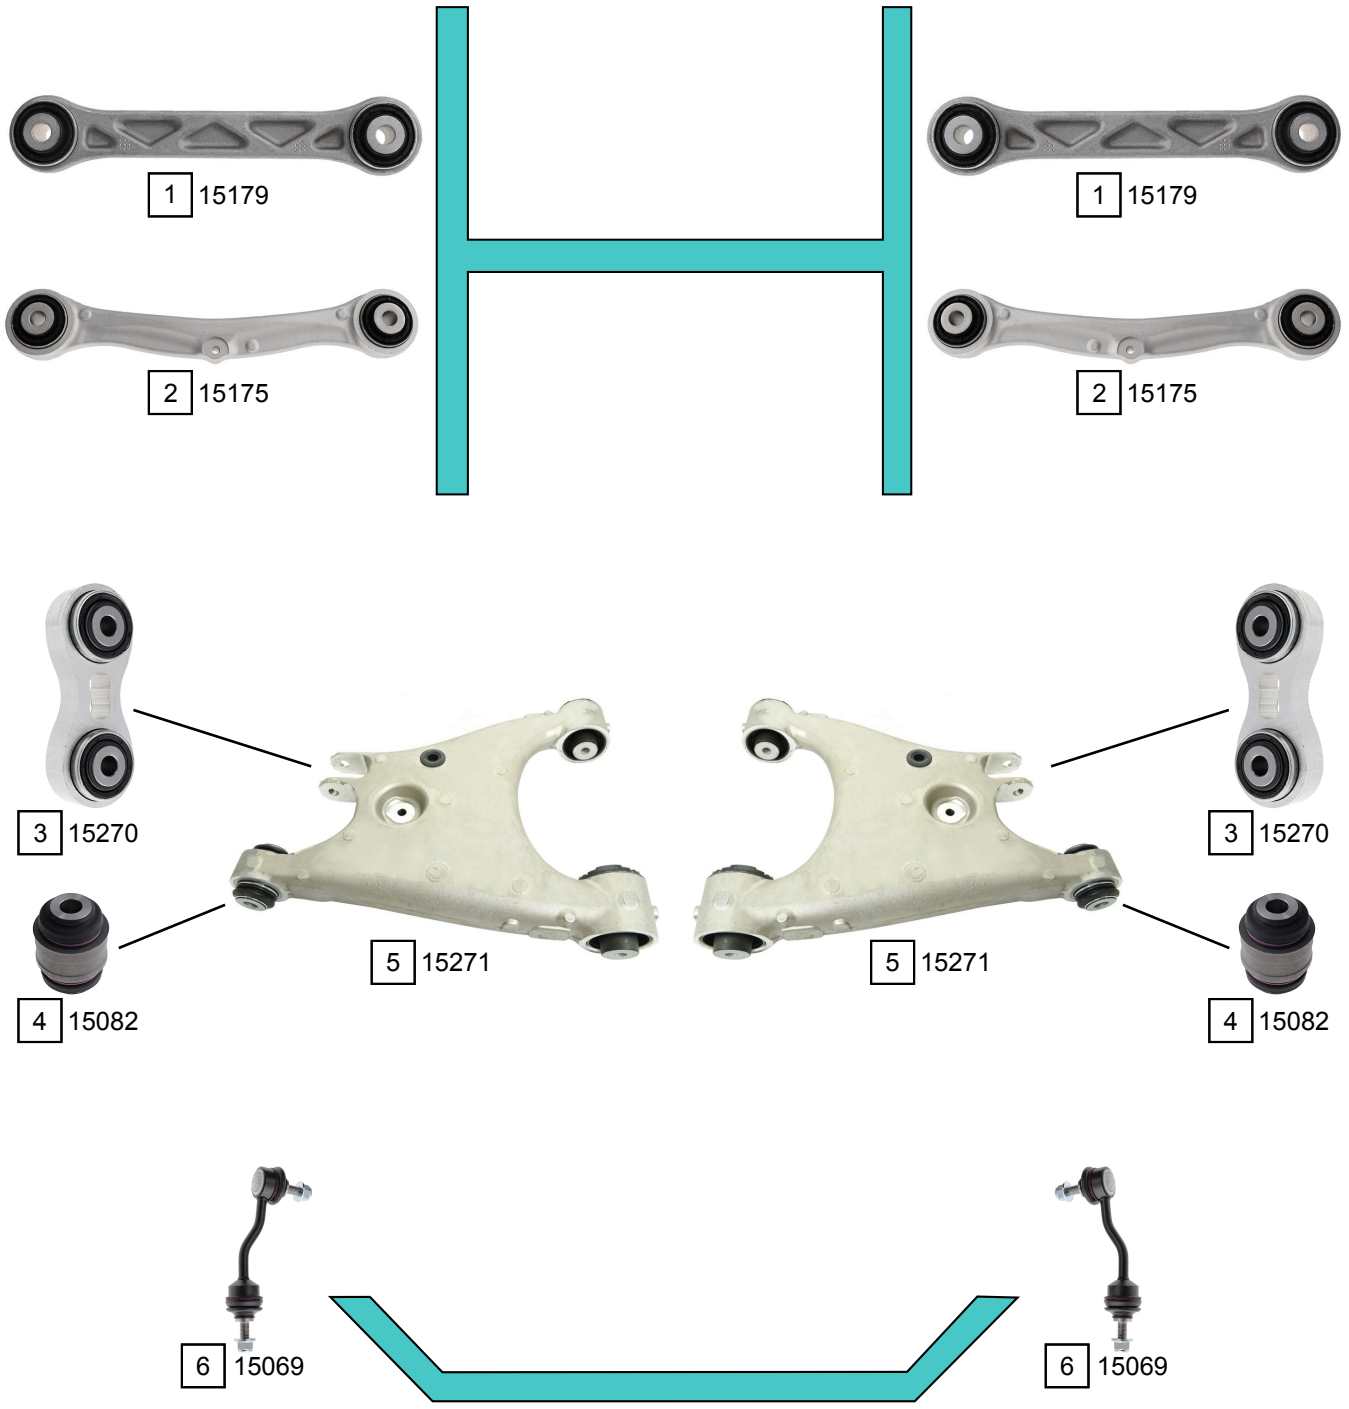

MODEL X (5YJX)

09/2015 - 02/2021

Ref.	Sidem Ref.	Description	OE-number	Measures	Ref.	Sidem Ref.	Description	OE-number	Measures
1	15179	track rod	1021420 00 B	L:225	4	15082	ball joint	Part of	di:14.2 do:47
2	15175	track rod	1027421 00 E	L:283	5	15271	TCA	1027451 00 F	
3	15270	track rod	1027441 00 A	L:85	6	15069	stabilizer link	1027491 00 A	L:115