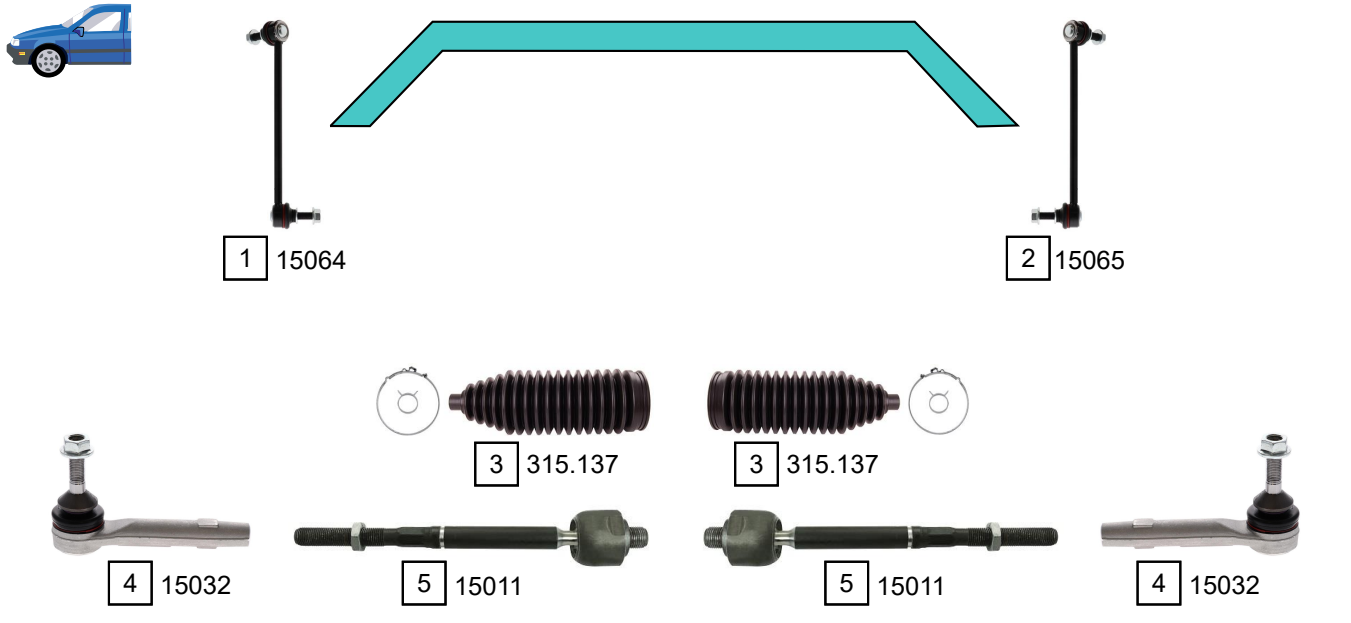

MODEL Y (5YJY)

03/2019 ->

UPPER

LOWER

Ref.	Sidem Ref.	Description	OE-number	Measures	Ref.	Sidem Ref.	Description	OE-number	Measures
1	15064	stabiliser link left	1044391 00 D	L:280	6	15076	TCA left wbj	1288321 00 A	c:18.1
2	15065	stabiliser link right	1044396 00 D	L:280	7	15077	TCA right wbj	1288326 00 A	c:18
3	315.137	steering rack gaiter	Part of	D:55 d:14 L:195	8	15172	TCA wbj	1188341 00 C	c:13.7 L:336
4	15032	tie rod end	Part of	c:13.9 th:FM14X1.5R	9	15078	TCA left wbj	1044354 00 A	c:16.6 L:380
5	15011	axial joint	Part of	th:MM16X1.5R L:247	10	15079	TCA right wbj	1044359 00 A	c:16.6 L:380