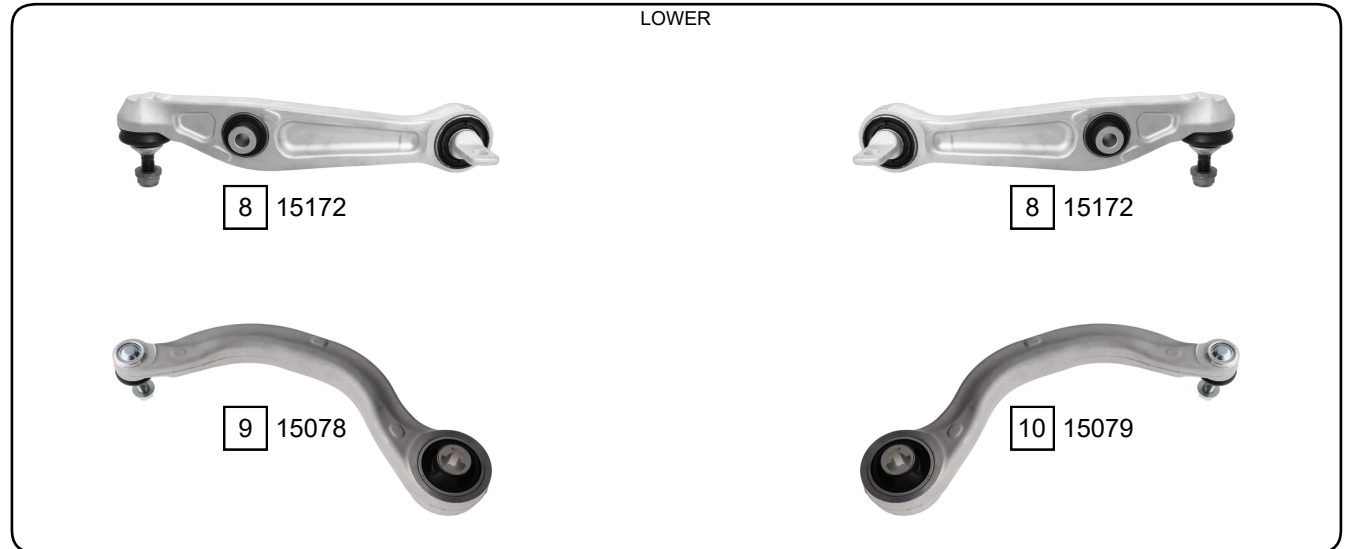

MODEL Y (5YJY)

03/2019 ->

UPPER

LOWER

Ref.	Sidem Ref.	Description	OE-number	Measures	Ref.	Sidem Ref.	Description	OE-number	Measures
1	15064	stabiliser link left	1044391 00 D	L:280	6	15076	TCA left wbj	1288321 00 A	c:18.1
2	15065	stabiliser link right	1044396 00 D	L:280	7	15077	TCA right wbj	1288326 00 A	c:18
3	315.137	steering rack gaiter	Part of	D:55 d:14 L:195	8	15172	TCA wbj	1188341 00 C	c:13.7 L:336
4	15032	tie rod end	Part of	c:13.9 th:FM14X1.5R	9	15078	TCA left wbj	1044354 00 A	c:16.6 L:380
5	15011	axial joint	Part of	th:MM16X1.5R L:247	10	15079	TCA right wbj	1044359 00 A	c:16.6 L:380