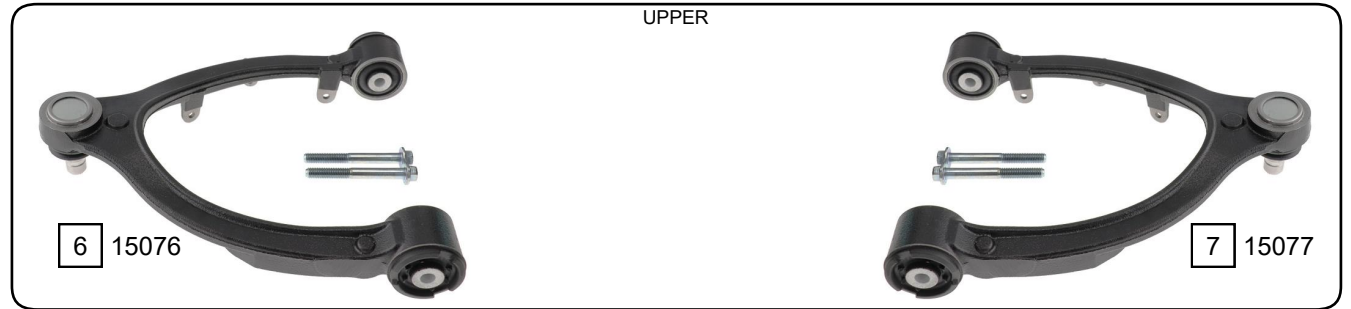

MODEL Y (5YJY)

03/2019 ->

UPPER

LOWER

Ref.	Sidem Ref.	Description	OE-number	Measures	Ref.	Sidem Ref.	Description	OE-number	Measures
1	15064	stabiliser link left	1044391 00 D	L:280	6	15076	TCA left wbj	1288321 00 A	c:18.1
2	15065	stabiliser link right	1044396 00 D	L:280	7	15077	TCA right wbj	1288326 00 A	c:18
3	315.137	steering rack gaiter	Part of	D:55 d:14 L:195	8	15172	TCA wbj	1188341 00 C	c:13.7 L:336
4	15032	tie rod end	Part of	c:13.9 th:FM14X1.5R	9	15078	TCA left wbj	1044354 00 A	c:16.6 L:380
5	15011	axial joint	Part of	th:MM16X1.5R L:247	10	15079	TCA right wbj	1044359 00 A	c:16.6 L:380