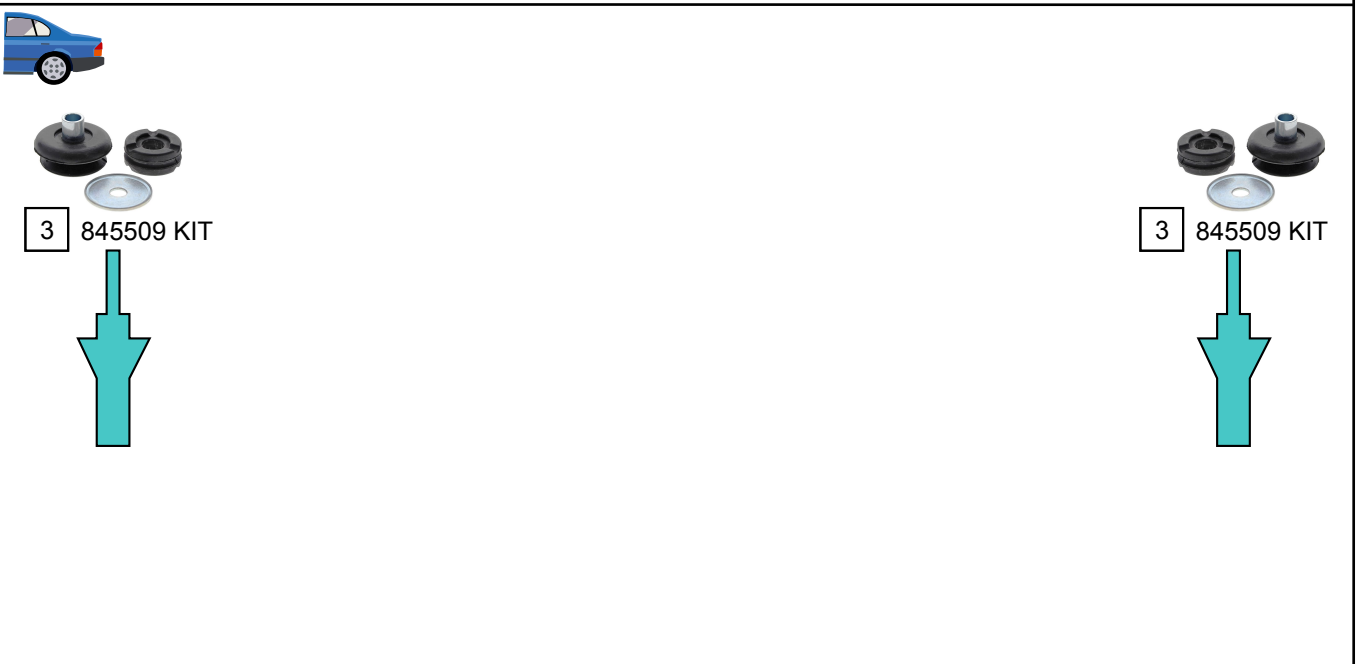

CELICA (\_T23\_)

11/1999 - 12/2005

Ref.	Sidem Ref.	Description	OE-number	Measures	Ref.	Sidem Ref.	Description	OE-number	Measures
1	45562	stabilizer link	48820 32010	L:285	3	845509 KIT	strut mount kit	48750 02040 S1	di:12 do:58 L:24
2	45095	ball joint	43330 19115	c:15.3					