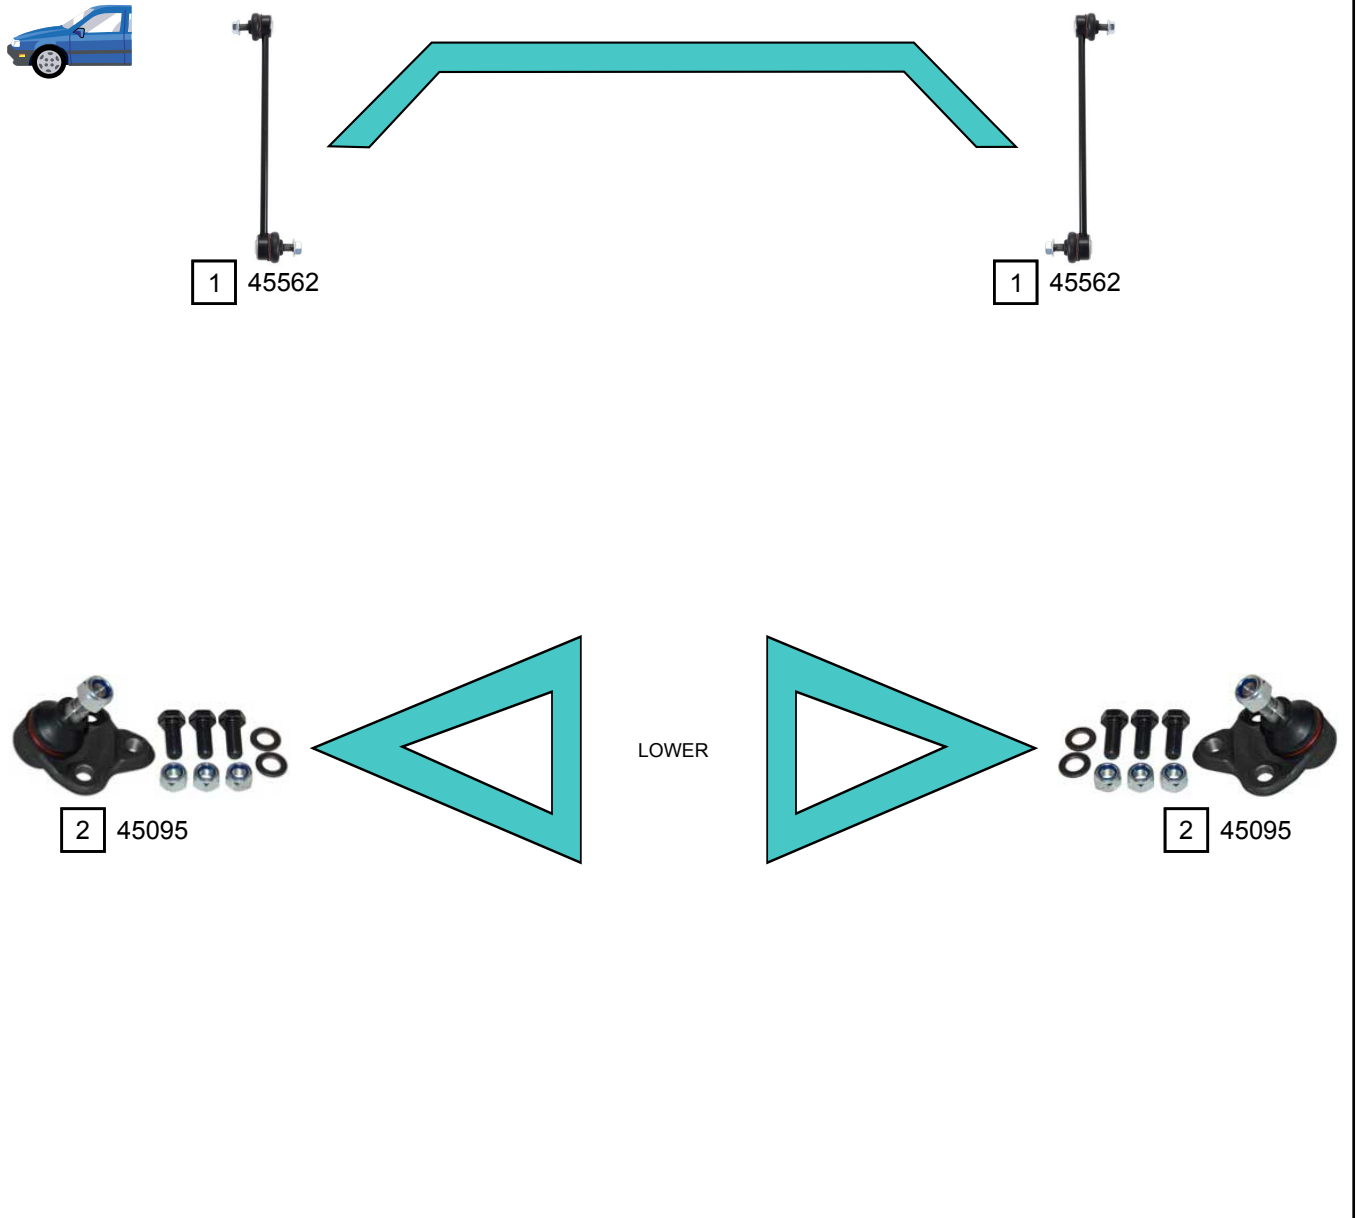

CELICA (\_T23\_)

11/1999 - 12/2005

Ref.	Sidem Ref.	Description	OE-number	Measures	Ref.	Sidem Ref.	Description	OE-number	Measures
1	45562	stabilizer link	48820 32010	L:285	3	845509 KIT	strut mount kit	48750 02040 S1	di:12 do:58 L:24
2	45095	ball joint	43330 19115	c:15.3					