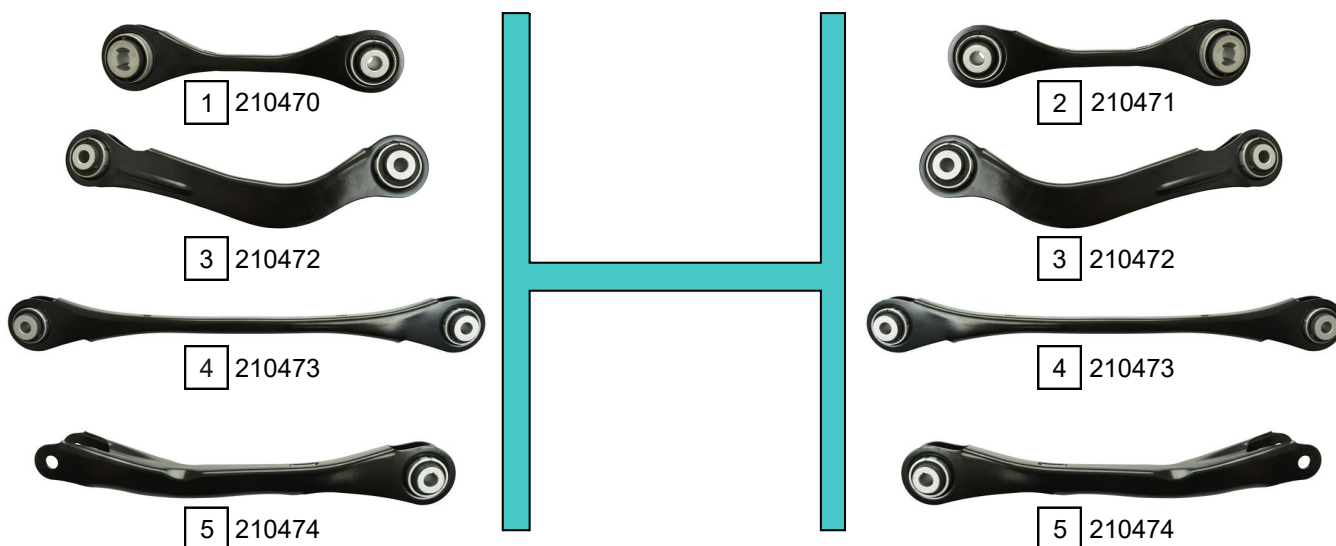

SUPRA (DB_)

03/2019 ->

STD SUSPENSION

6 210072

6 210072

ADAPTIVE VARIABLE SUSPENSION

7 210475

7 210475

8 21466

9 21467

Ref.	Sidem Ref.	Description	OE-number	Measures	Ref.	Sidem Ref.	Description	OE-number	Measures
1	210470	track rod	48770 WAA01	L:238	6	210072	TCA	48740 WAA01	L:347
2	210471	track rod	48770 WAA02	L:238	7	210475	TCA	48730 WAA01	L:347
3	210472	track rod	48790 WAA01	L:288	8	21466	stabiliser link left	48840 WAA01	L:135
4	210473	track rod	48705 WAA01	L:440	9	21467	stabiliser link right	48830 WAA01	L:135
5	210474	track rod	48711 WAA01	L:330					